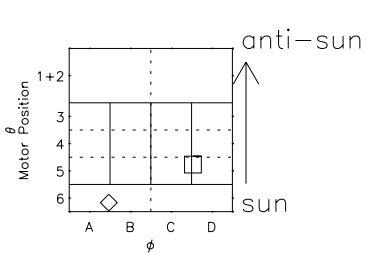

Galileo EPD Real Elevation Anisotropies 98336

Software Version: RTELEV_FLUX V 1.20
Data Production: 06-03-00
Plot Production: Sun Sep 16 17:01:49 2001
Color File: wondr3
Geofactor File: 1.1

00:00:00 1998-336	336-06	336-12	336-18	00:00:00 1998-337	X JSE(R _j)
+	+	+	+	+	
-64.40	-65.71	-67.00	-68.27	-69.52	Y JSE(R _j)
43.71	43.83	43.94	44.03	44.11	Z JSE(R _j)
0.89	0.93	0.98	1.02	1.06	

- ◇ = Jupiter look direction
- = Corotation look direction