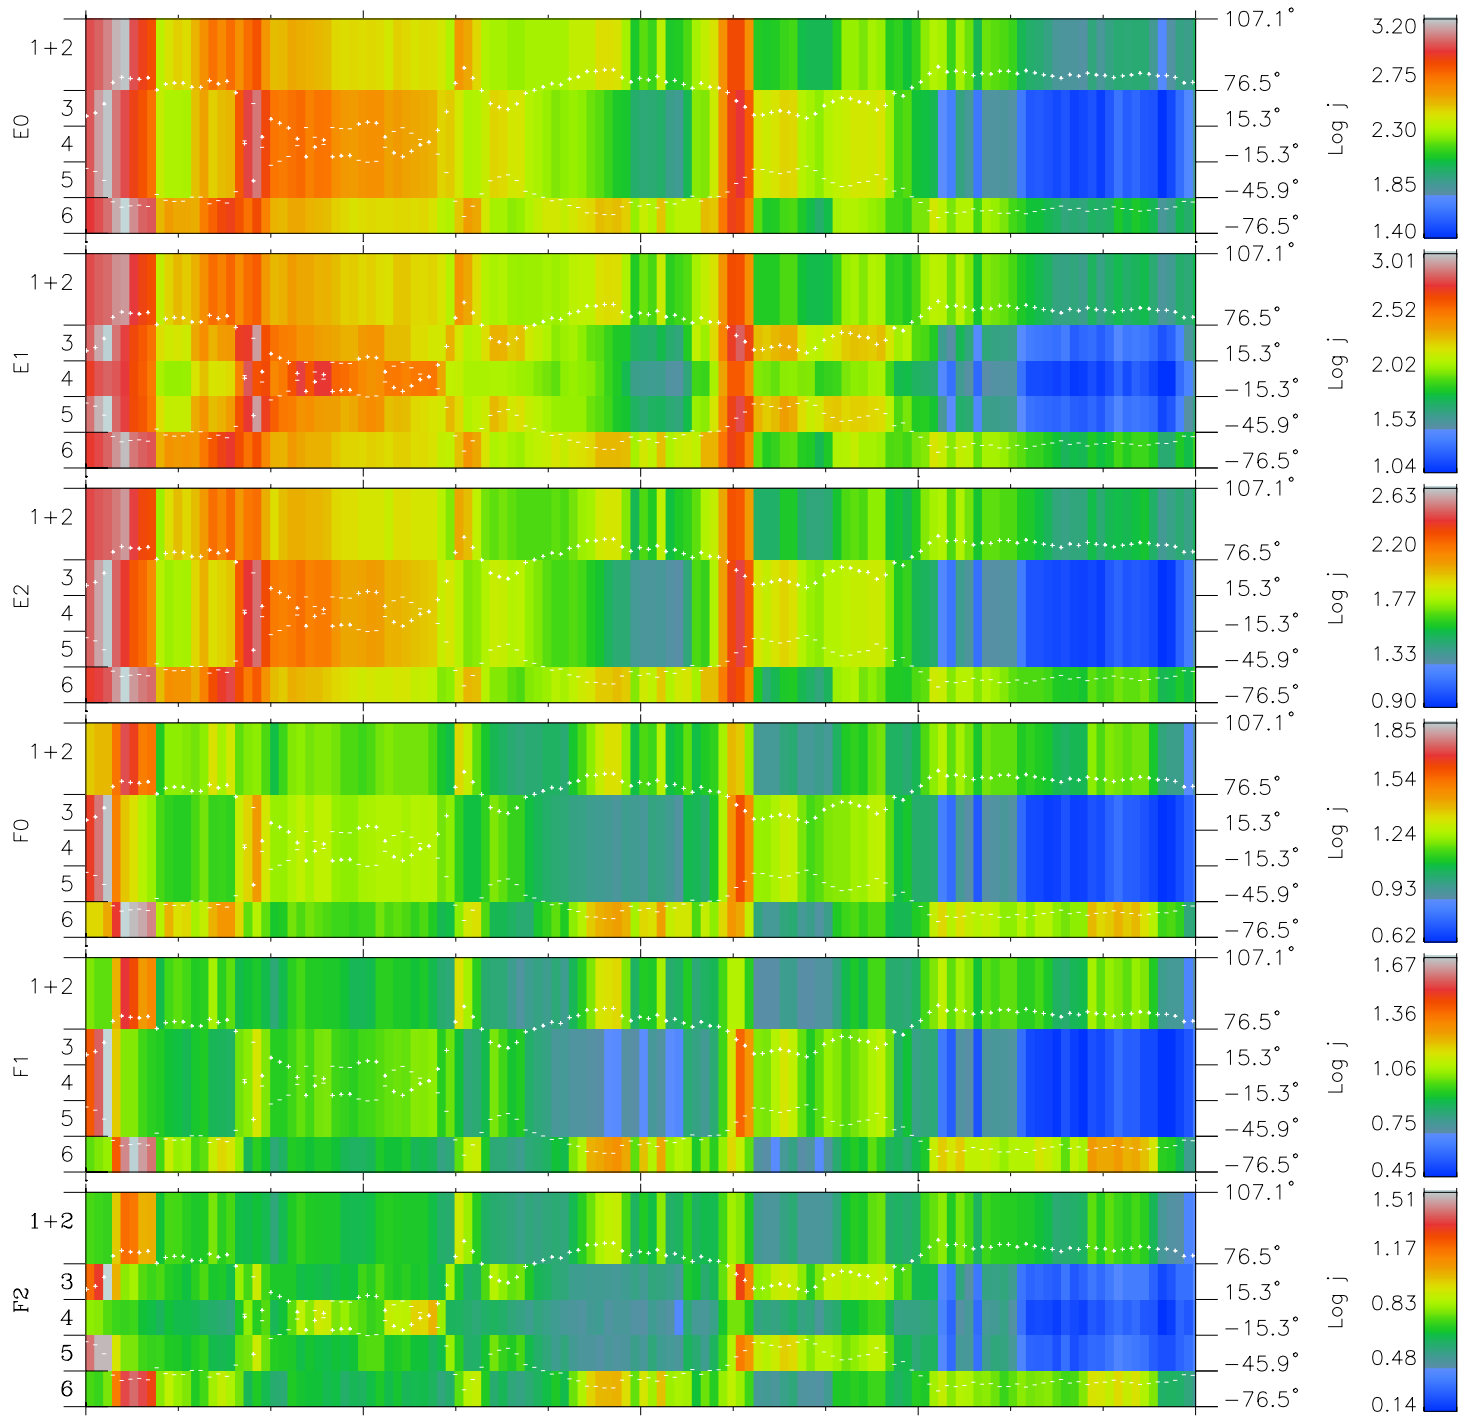

Galileo EPD Real Elevation Anisotropies 98336

Software Version: RTELEV_FLUX V 1.20
Data Production: 06-03-00
Plot Production: Sun Sep 16 17:01:49 2001
Color File: wondr3
Geofactor File: 1.1

00:00:00 1998-336	336-06	336-12	336-18	00:00:00 1998-337	X JSE(R _j)
+	+	+	+	+	
-64.40	-65.71	-67.00	-68.27	-69.52	Y JSE(R _j)
43.71	43.83	43.94	44.03	44.11	Z JSE(R _j)
0.89	0.93	0.98	1.02	1.06	

- ◇ = Jupiter look direction
- = Corotation look direction