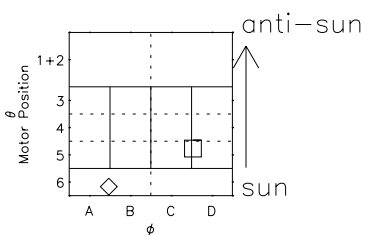

Galileo EPD Real Elevation Anisotropies 98336

Software Version: RTELEV_FLUX V 1.20
Data Production: 06-03-00
Plot Production: Sun Sep 16 17:01:43 2001
Color File: wondr3
Geofactor File: 1.1

- ◇ = Jupiter look direction
- = Corotation look direction