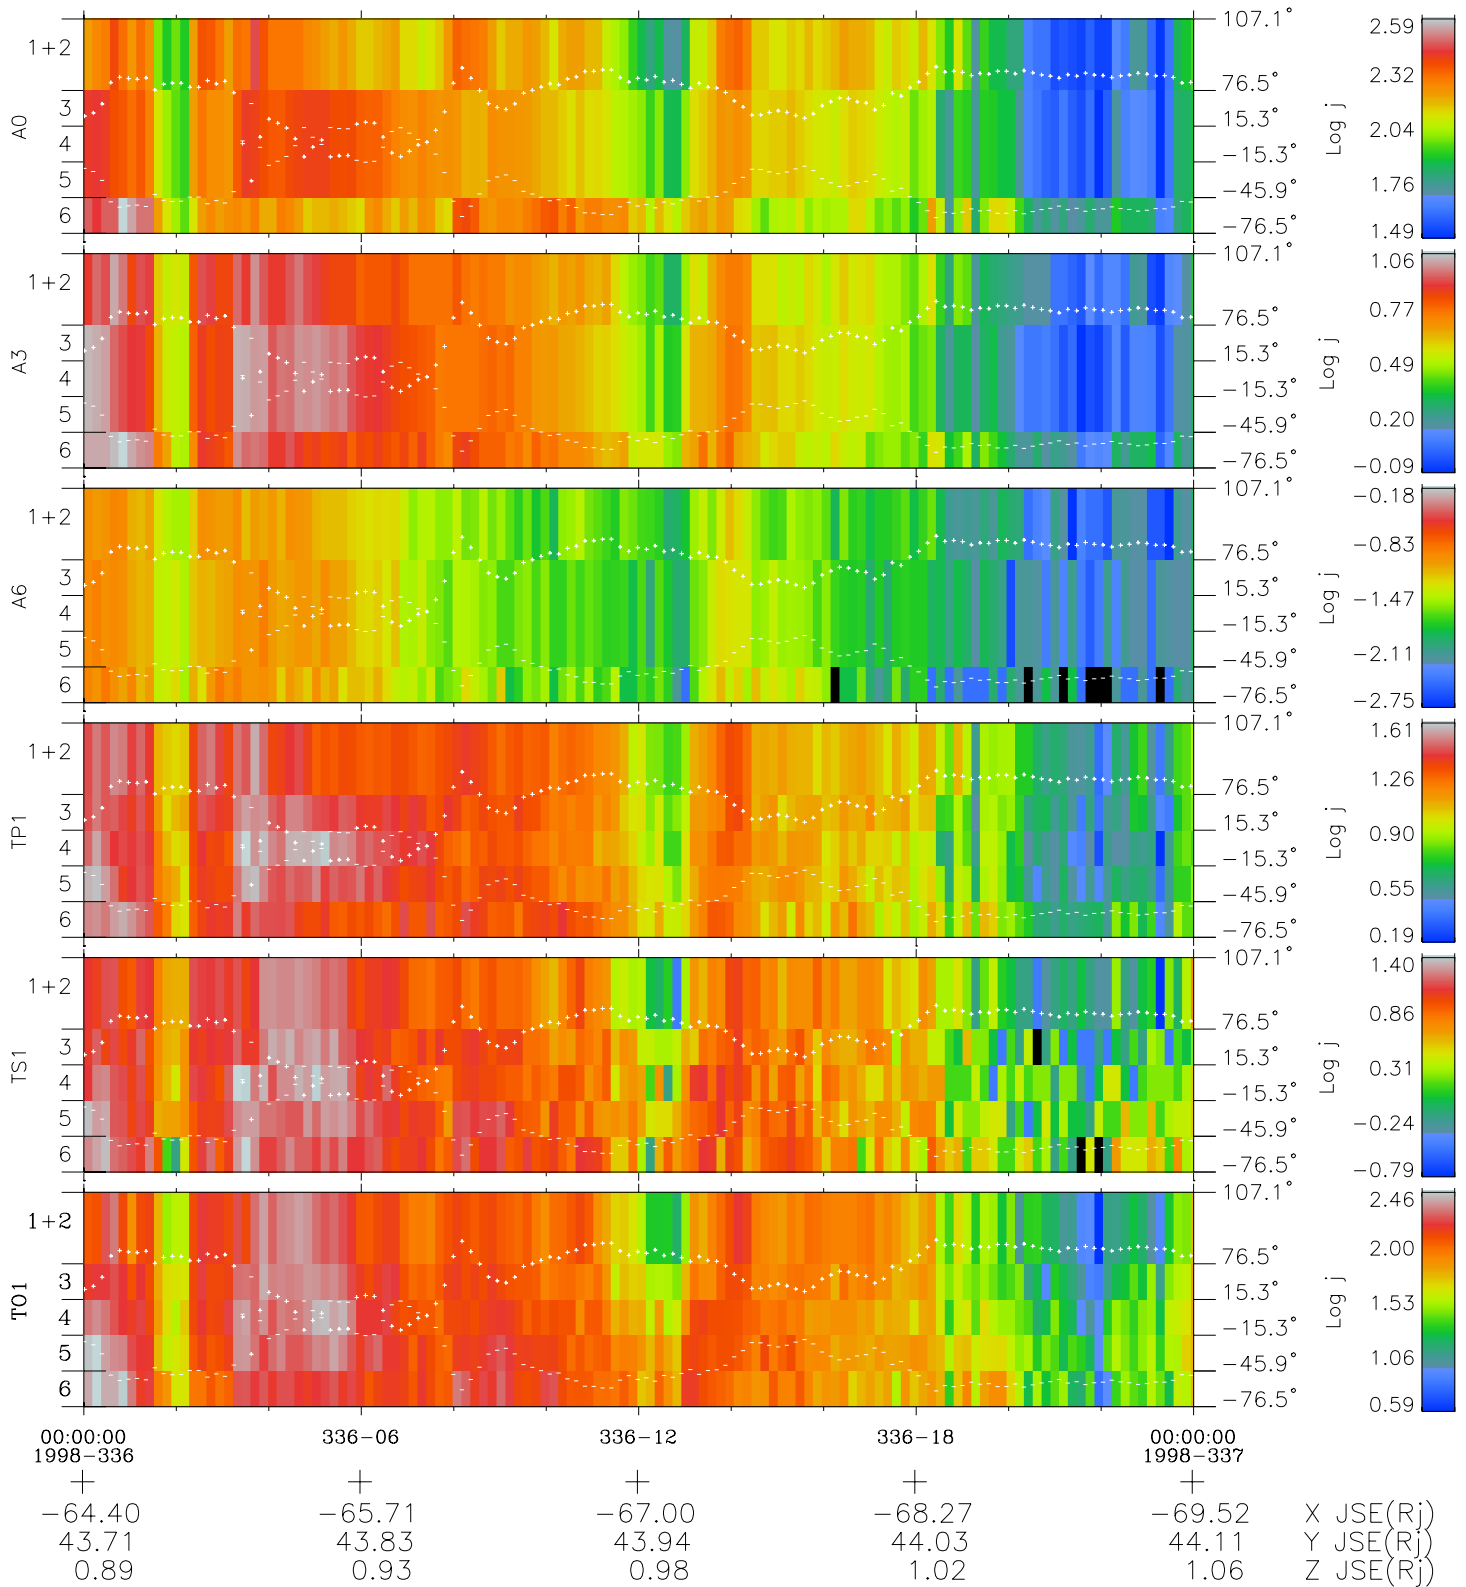

Galileo EPD Real Elevation Anisotropies 98336

Software Version: RTELEV_FLUX V 1.20
Data Production: 06-03-00
Plot Production: Sun Sep 16 17:01:43 2001
Color File: wondr3
Geofactor File: 1.1

- ◇ = Jupiter look direction
- = Corotation look direction