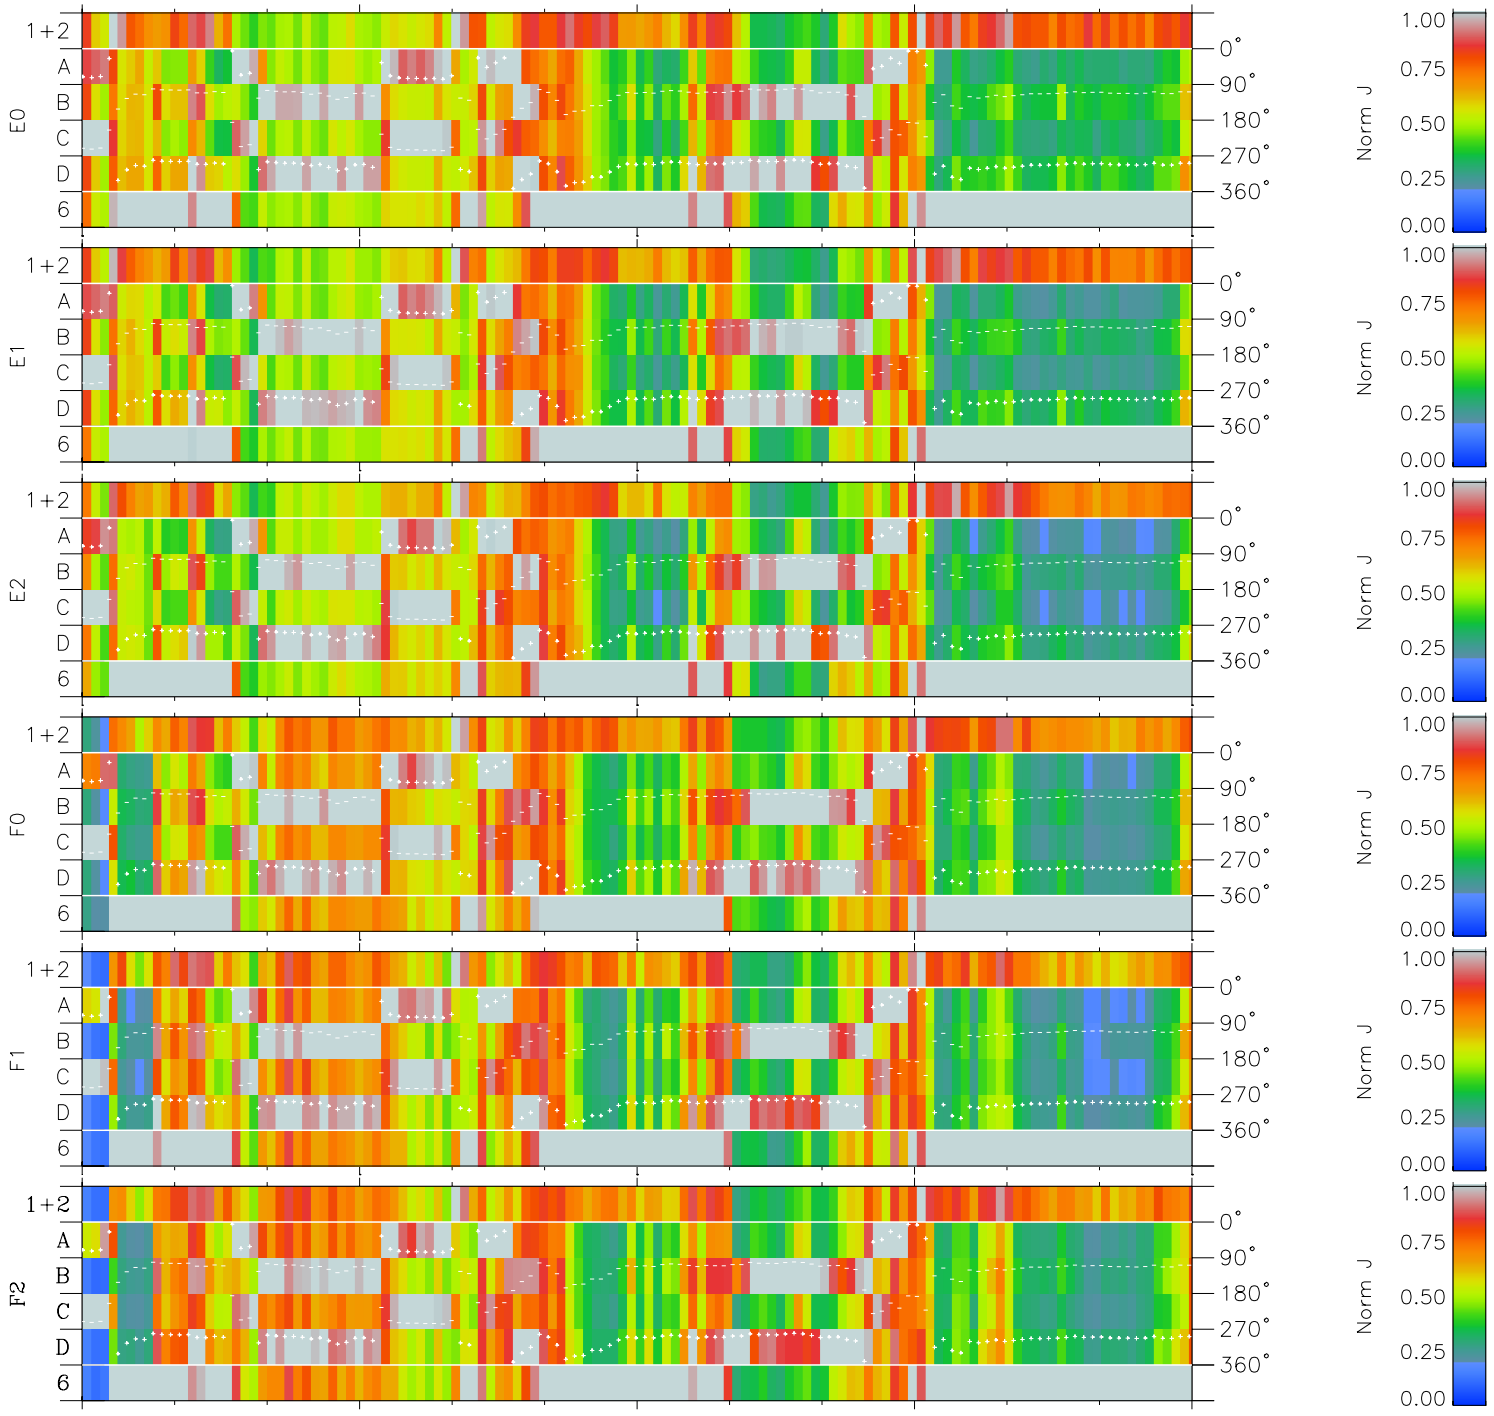

# Galileo EPD Real Time Azimuth Anisotropies 98336

Software Version: RTAZIM\_NORM V 1.20  
Data Production: 06-03-00  
Plot Production: Sun Sep 16 17:02:33 2001  
Color File: wondr3  
Geofactor File: 1.1

00:00:00 1998-336	336-06	336-12	336-18	00:00:00 1998-337	
+	+	+	+	+	X JSE(R <sub>j</sub> )
-64.40	-65.71	-67.00	-68.27	-69.52	Y JSE(R <sub>j</sub> )
43.71	43.83	43.94	44.03	44.11	Z JSE(R <sub>j</sub> )
0.89	0.93	0.98	1.02	1.06	

- ◇ = Jupiter look direction
- = Corotation look direction