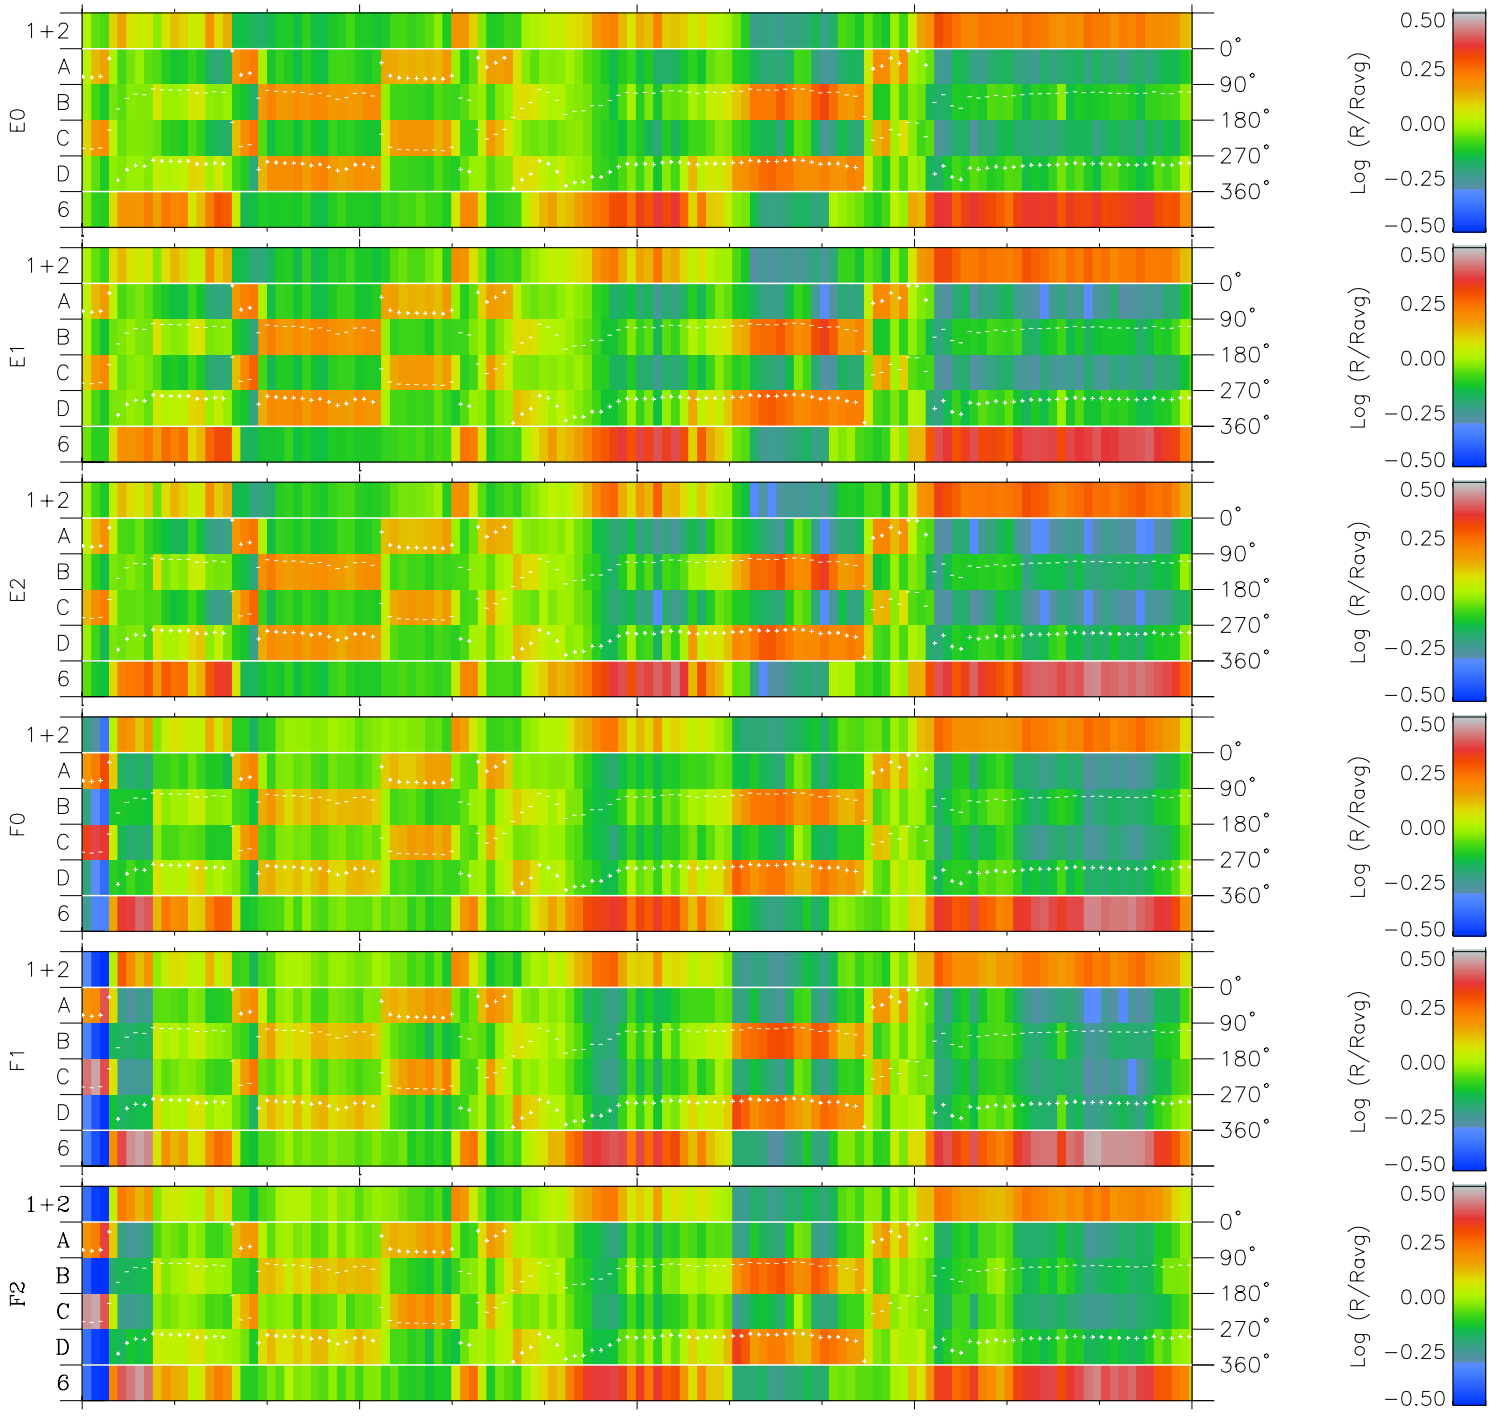

# Galileo EPD Real Time Azimuth Anisotropies 98336

Software Version: RTAZIM\_MEAN V 1.20  
 Data Production: 06-03-00  
 Plot Production: Sun Sep 16 17:02:12 2001  
 Color File: wondr3  
 Geofactor File: 1.1

00:00:00 1998-336	336-06	336-12	336-18	00:00:00 1998-337	
+	+	+	+	+	X JSE(R <sub>j</sub> )
-64.40	-65.71	-67.00	-68.27	-69.52	Y JSE(R <sub>j</sub> )
43.71	43.83	43.94	44.03	44.11	Z JSE(R <sub>j</sub> )
0.89	0.93	0.98	1.02	1.06	

◇ = Jupiter look direction  
 □ = Corotation look direction