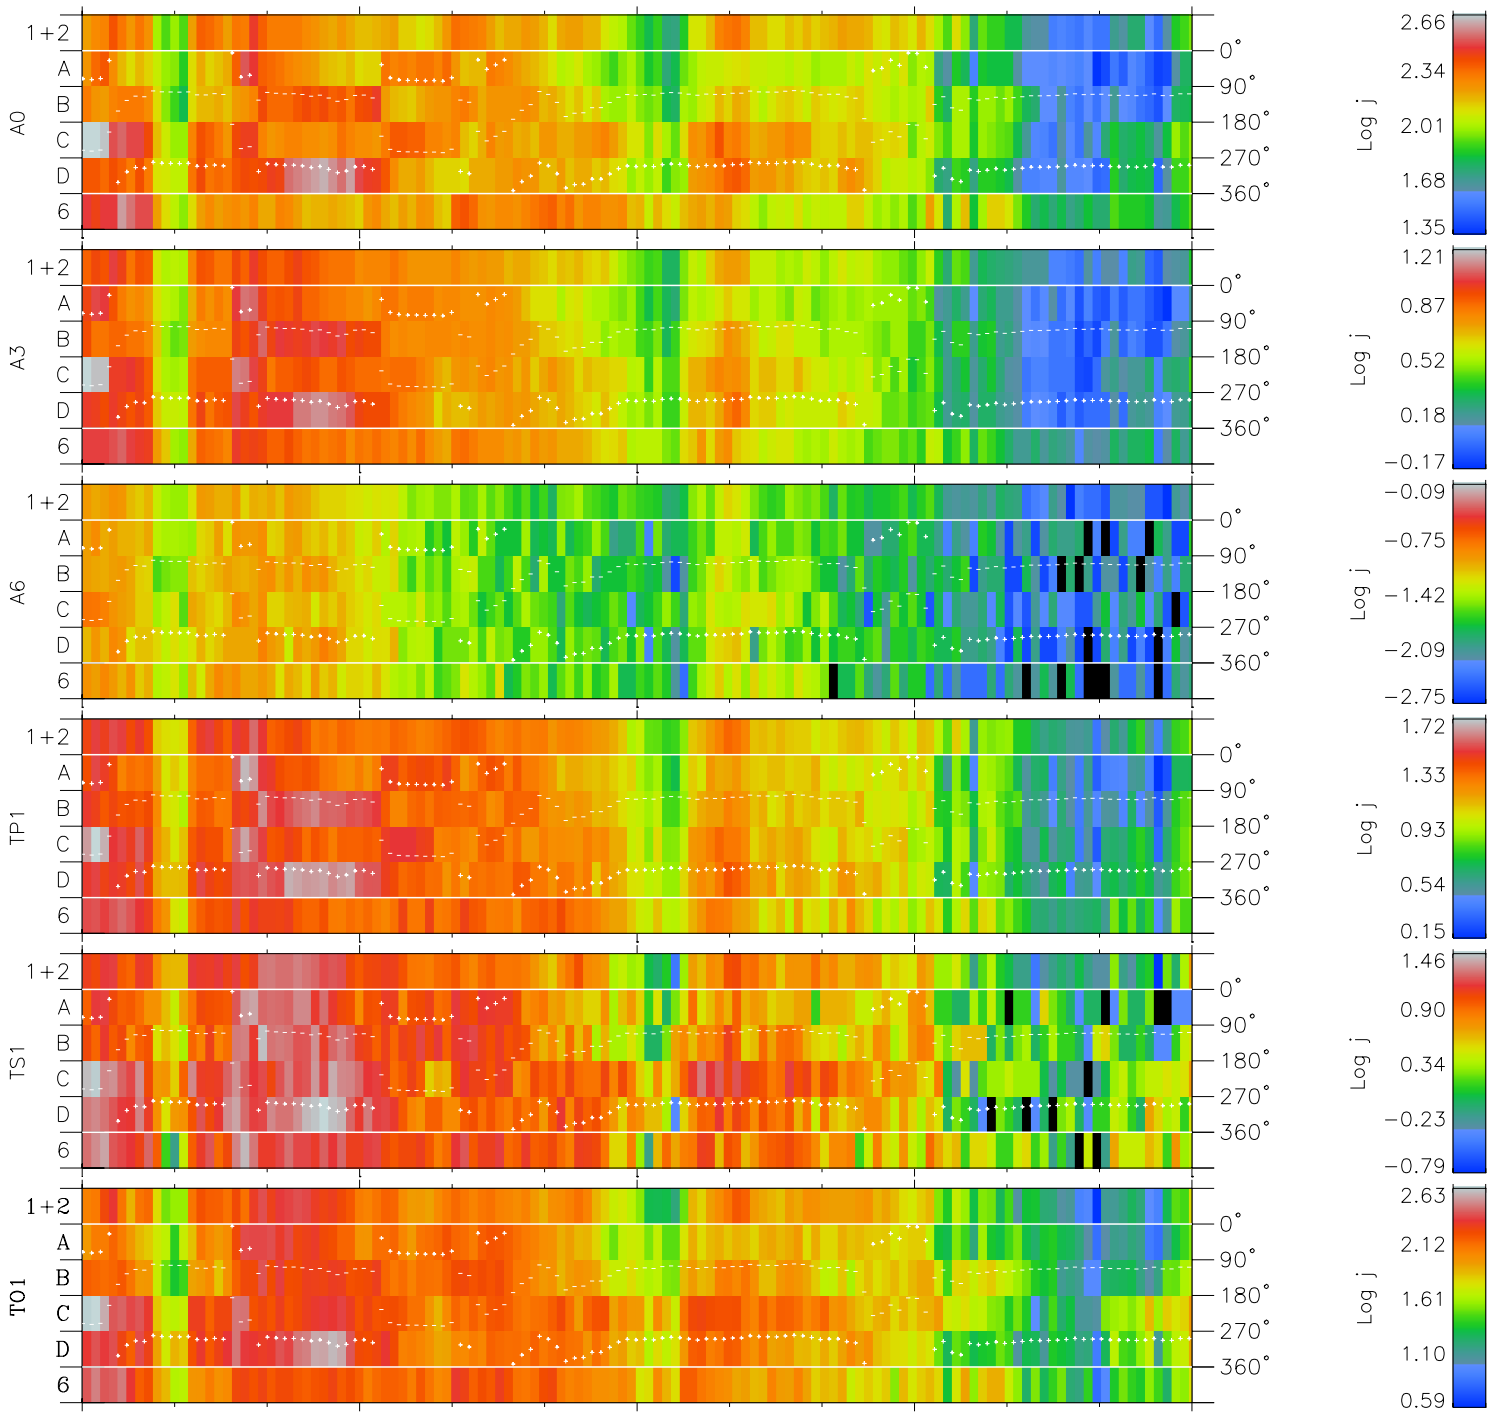

Galileo EPD Real Time Azimuth Anisotropies 98336

Software Version: RTAZIM_FLUX V 1.20
Data Production: 06-03-00
Plot Production: Sun Sep 16 17:02:17 2001
Color File: wondr3
Geofactor File: 1.1

00:00:00 1998-336	336-06	336-12	336-18	00:00:00 1998-337	
+	+	+	+	+	X JSE(R _j)
-64.40	-65.71	-67.00	-68.27	-69.52	Y JSE(R _j)
43.71	43.83	43.94	44.03	44.11	Z JSE(R _j)
0.89	0.93	0.98	1.02	1.06	

- ◇ = Jupiter look direction
- = Corotation look direction