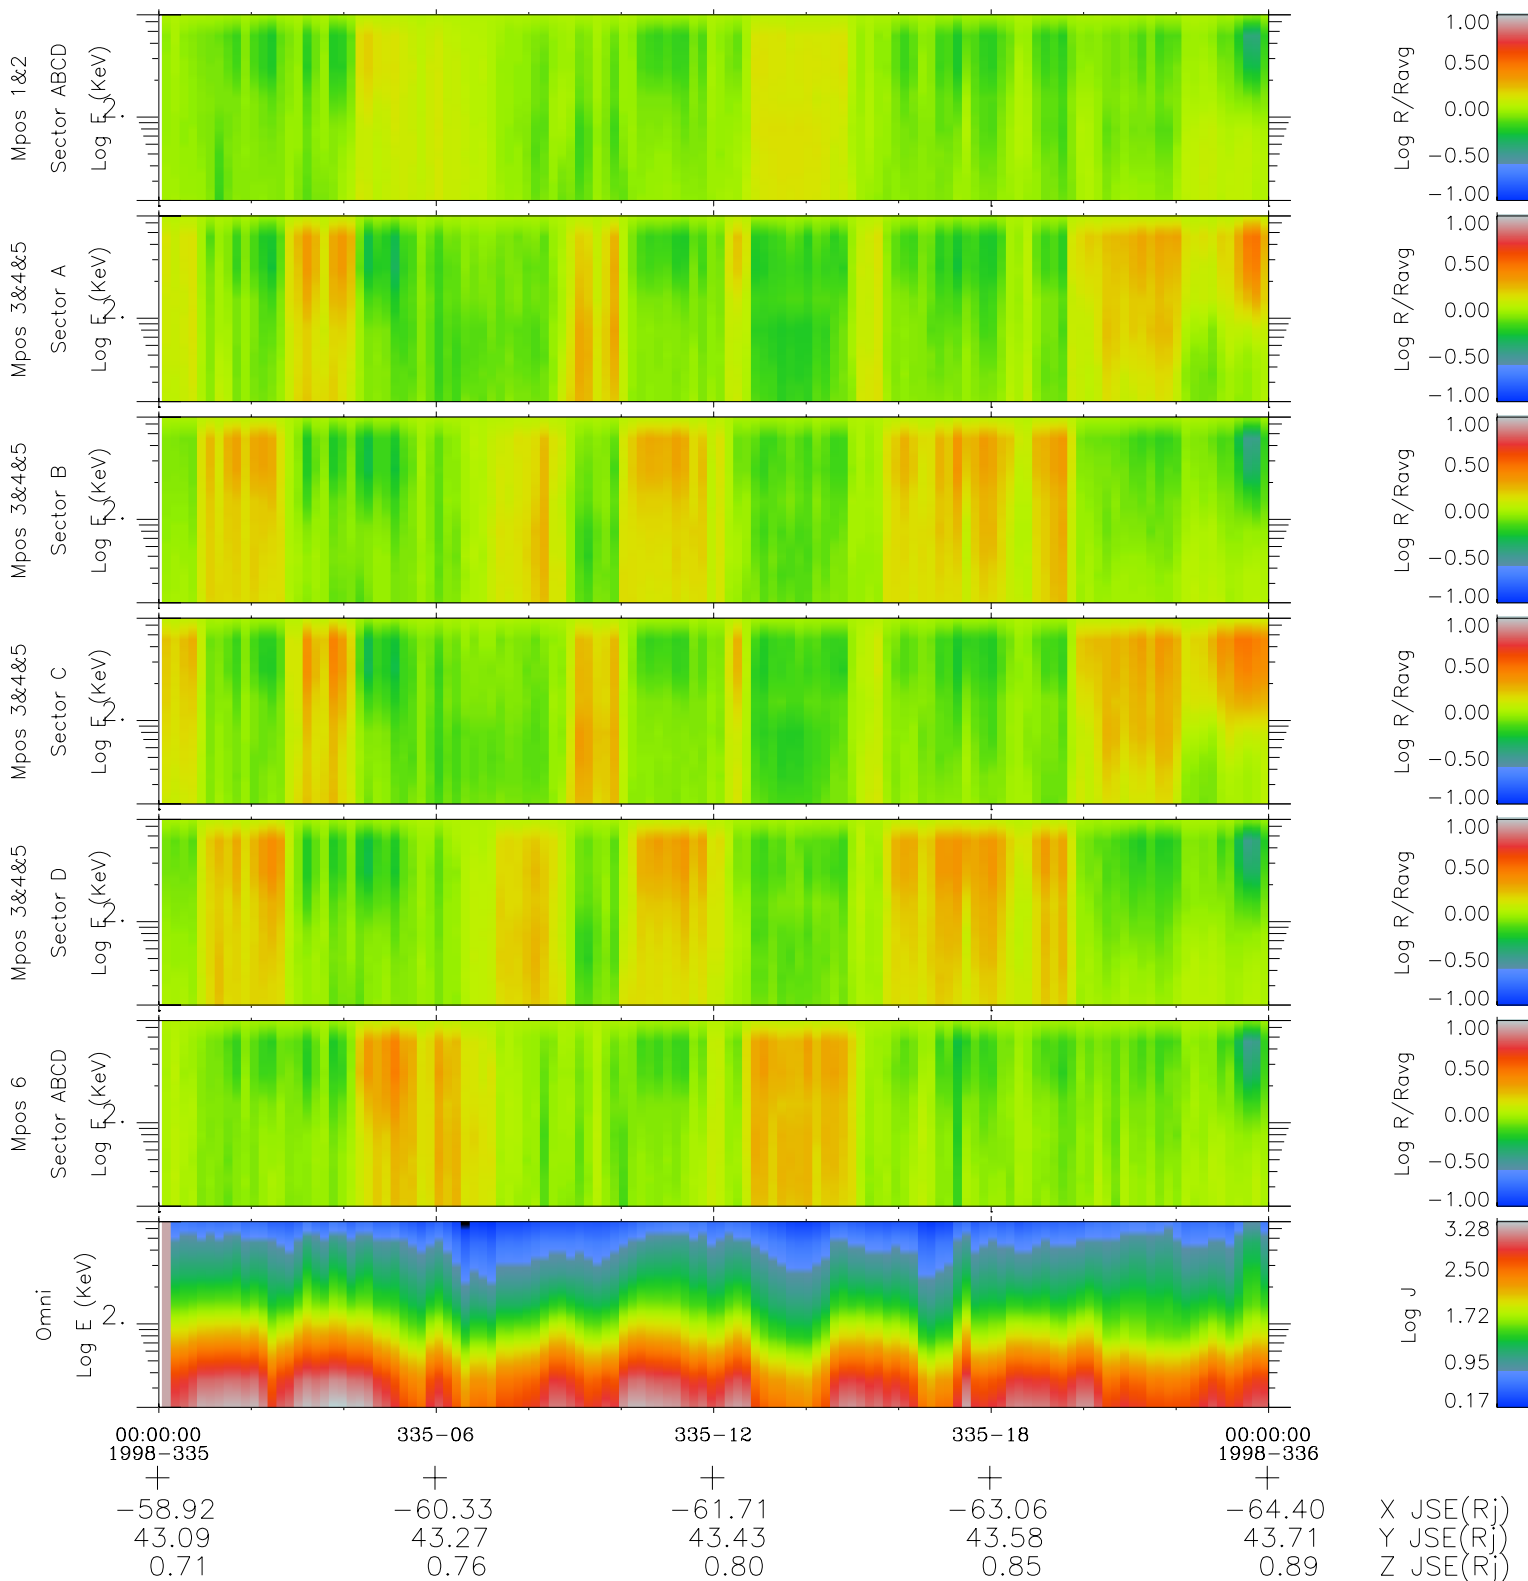

# Galileo EPD Real Time R6 Electrons Spectra 98335

Software Version: RTSPEC\_R6 V 1.20  
 Data Production: 06-03-00  
 Plot Production: Sun Sep 16 16:52:31 2001  
 Color File: wondr3  
 Geofactor File: 1.1

- ◇ = Jupiter look direction
- = Corotation look direction