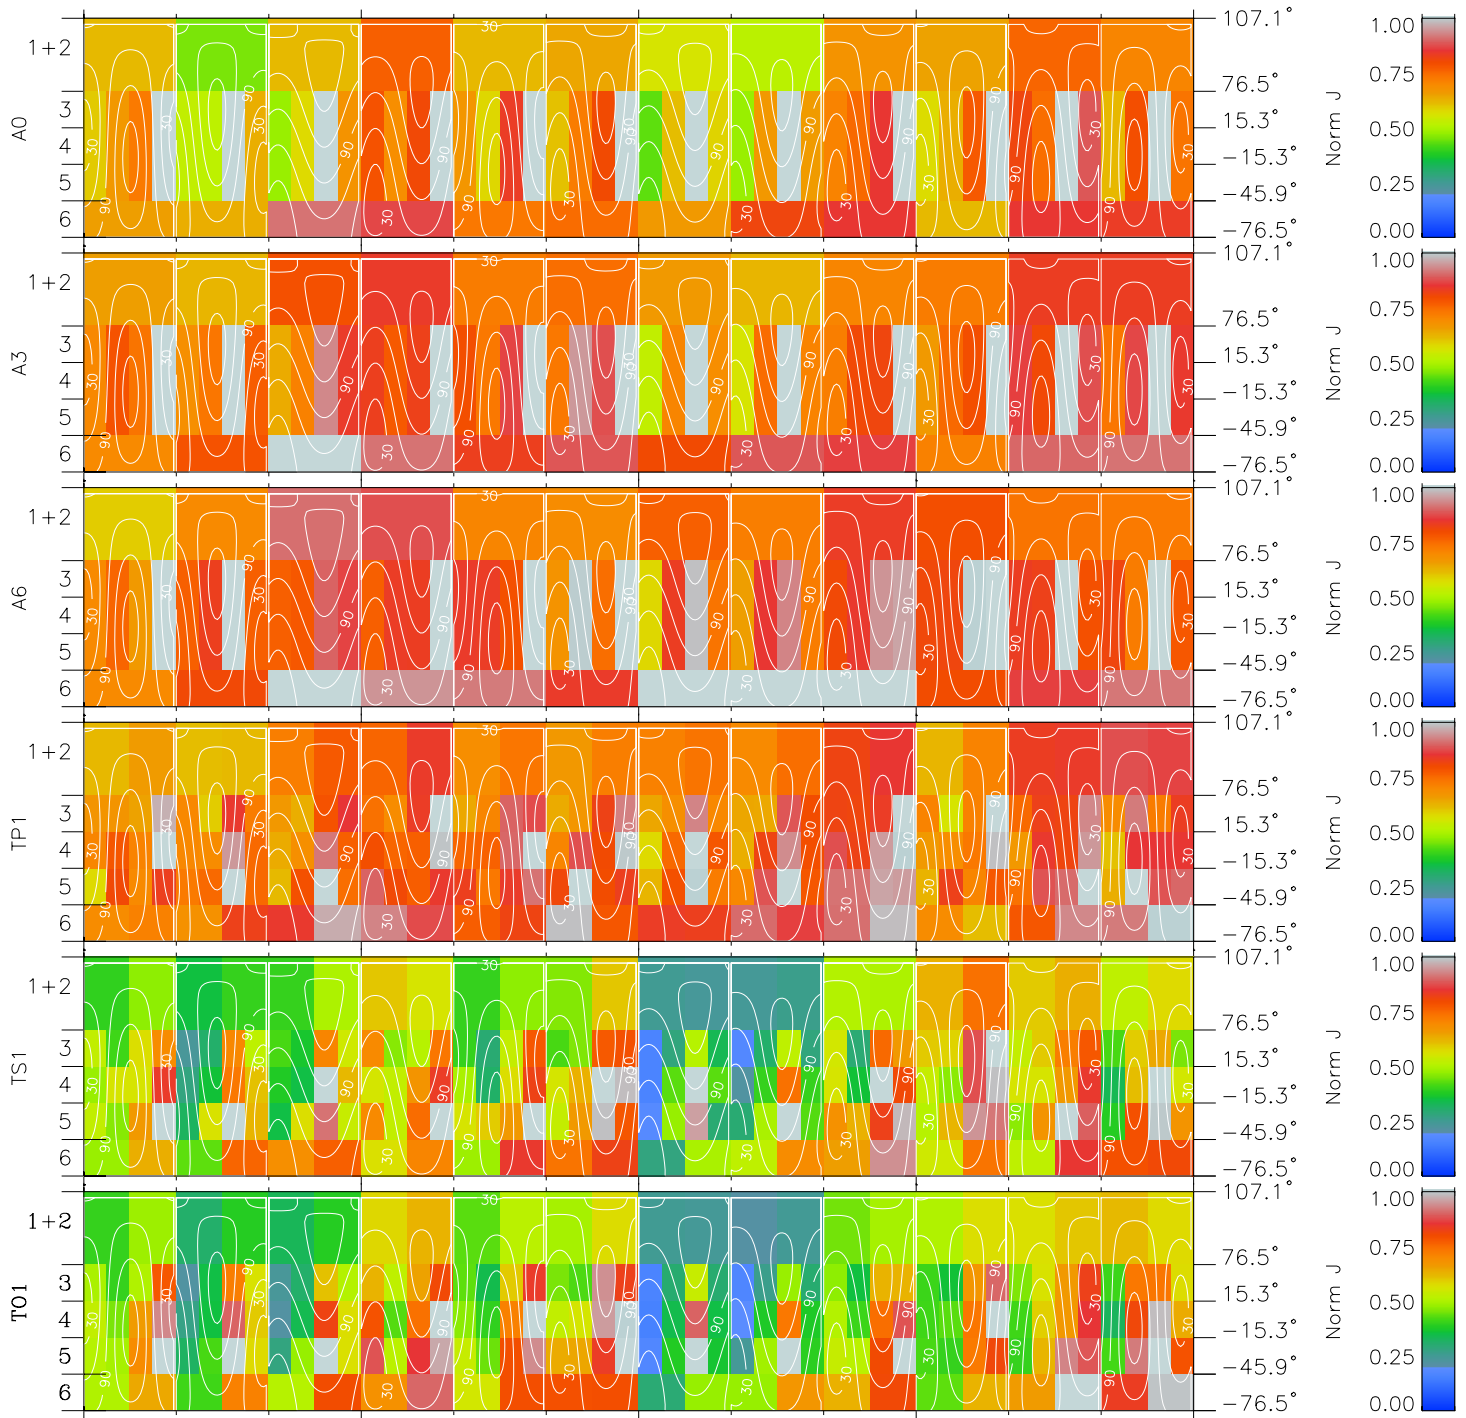

Galileo EPD Real Time All-Sky Anisotropies 98335

Software Version: RTSKY_NORM V 1.20
 Data Production: 06-03-00
 Plot Production: Sun Sep 16 16:53:13 2001
 Color File: wondr3
 Geofactor File: 1.1

| 00:00:00 1998-335 | 335-06 | 335-12 | 335-18 | 00:00:00 1998-336 | X JSE(R _j) |
|----------------------|--------|--------|--------|----------------------|------------------------|
| + | + | + | + | + | |
| -58.92 | -60.33 | -61.71 | -63.06 | -64.40 | Y JSE(R _j) |
| 43.09 | 43.27 | 43.43 | 43.58 | 43.71 | Z JSE(R _j) |
| 0.71 | 0.76 | 0.80 | 0.85 | 0.89 | |

- ◇ = Jupiter look direction
- = Corotation look direction