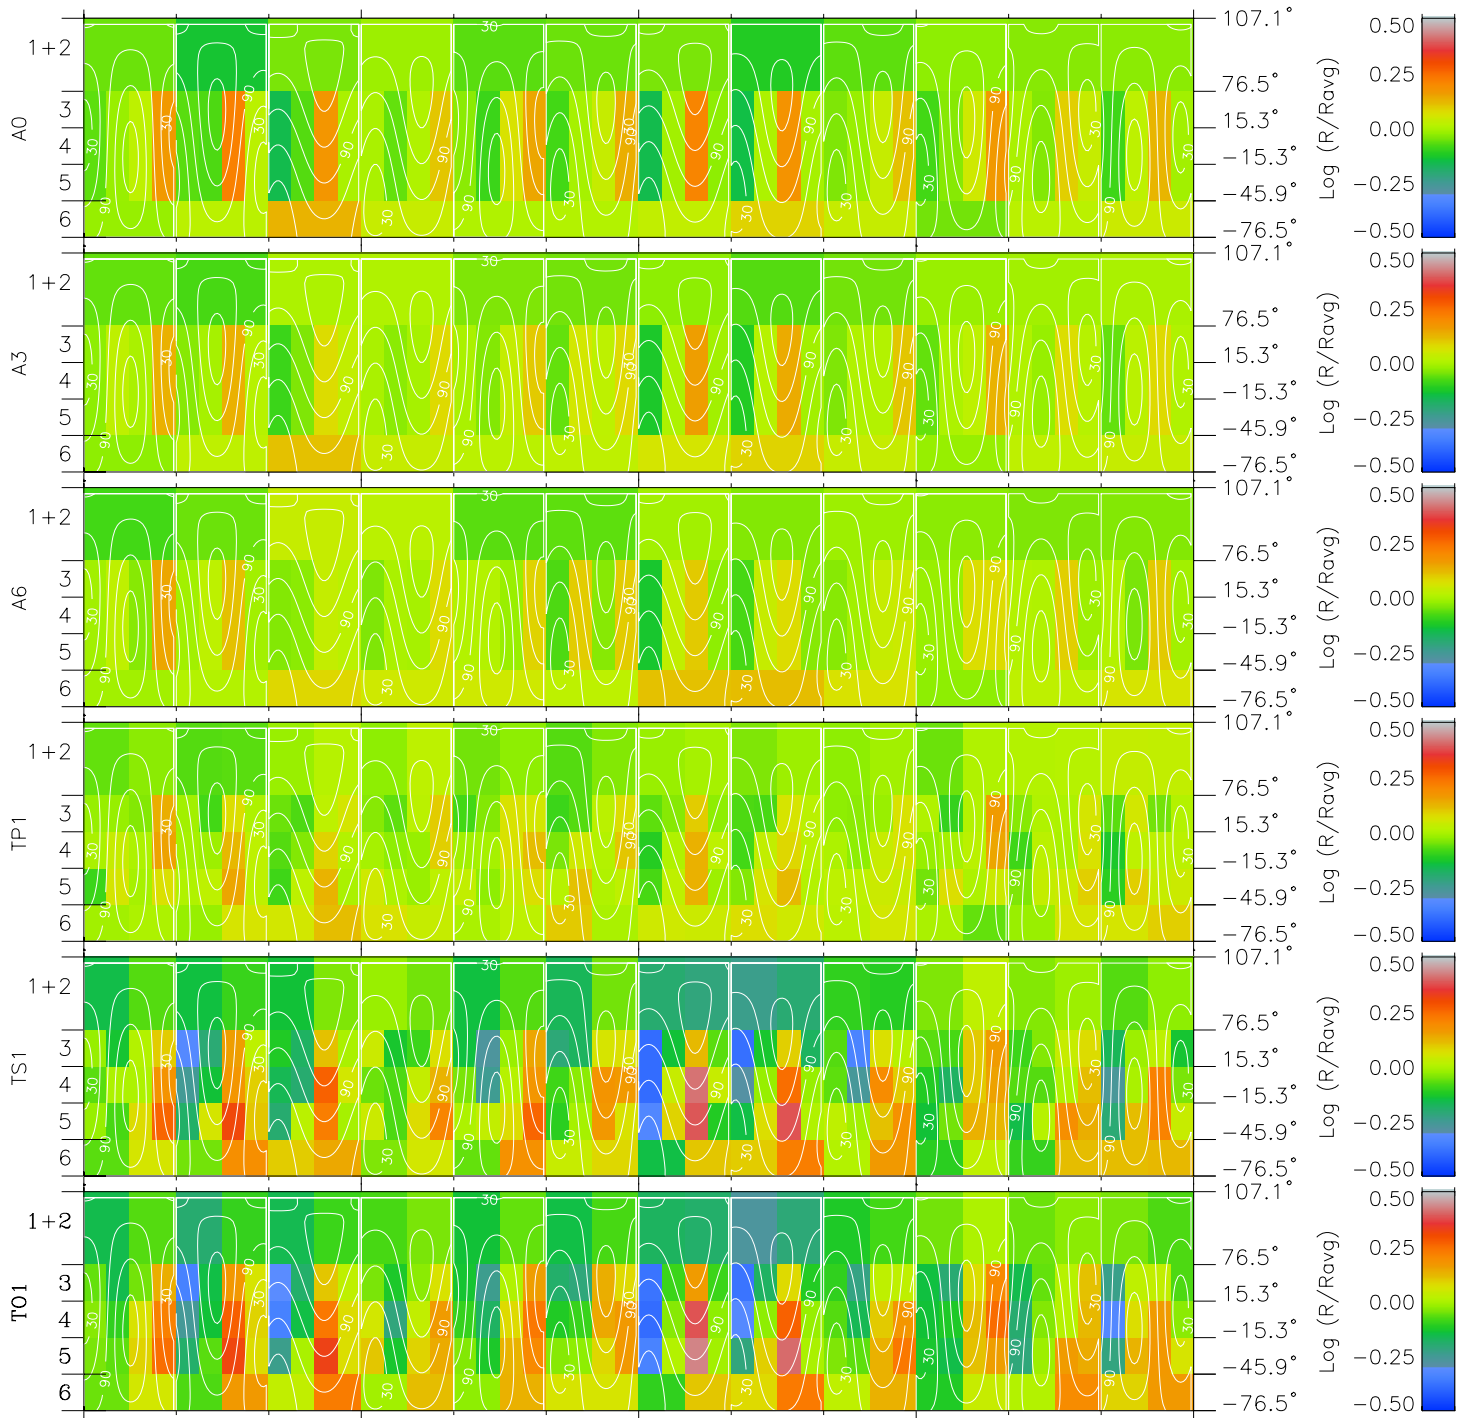

Galileo EPD Real Time All-Sky Anisotropies 98335

Software Version: RTSKY_MEAN V 1.20
 Data Production: 06-03-00
 Plot Production: Sun Sep 16 16:52:44 2001
 Color File: wondr3
 Geofactor File: 1.1

00:00:00 1998-335	335-06	335-12	335-18	00:00:00 1998-336	X JSE(R _j)
+	+	+	+	+	Y JSE(R _j)
-58.92	-60.33	-61.71	-63.06	-64.40	Z JSE(R _j)
43.09	43.27	43.43	43.58	43.71	
0.71	0.76	0.80	0.85	0.89	

- ◇ = Jupiter look direction
- = Corotation look direction