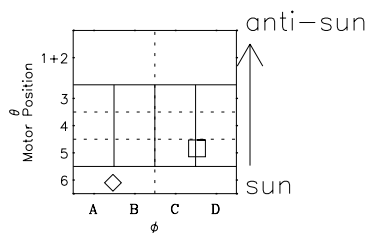

Galileo EPD Real-Time Omni 98335

Software Version: RTLINE_OMNI V 1.20
Data Production: 06-03-00
Plot Production: Sun Sep 16 16:54:32 2001

- ◇ = Jupiter look direction
- = Corotation look direction