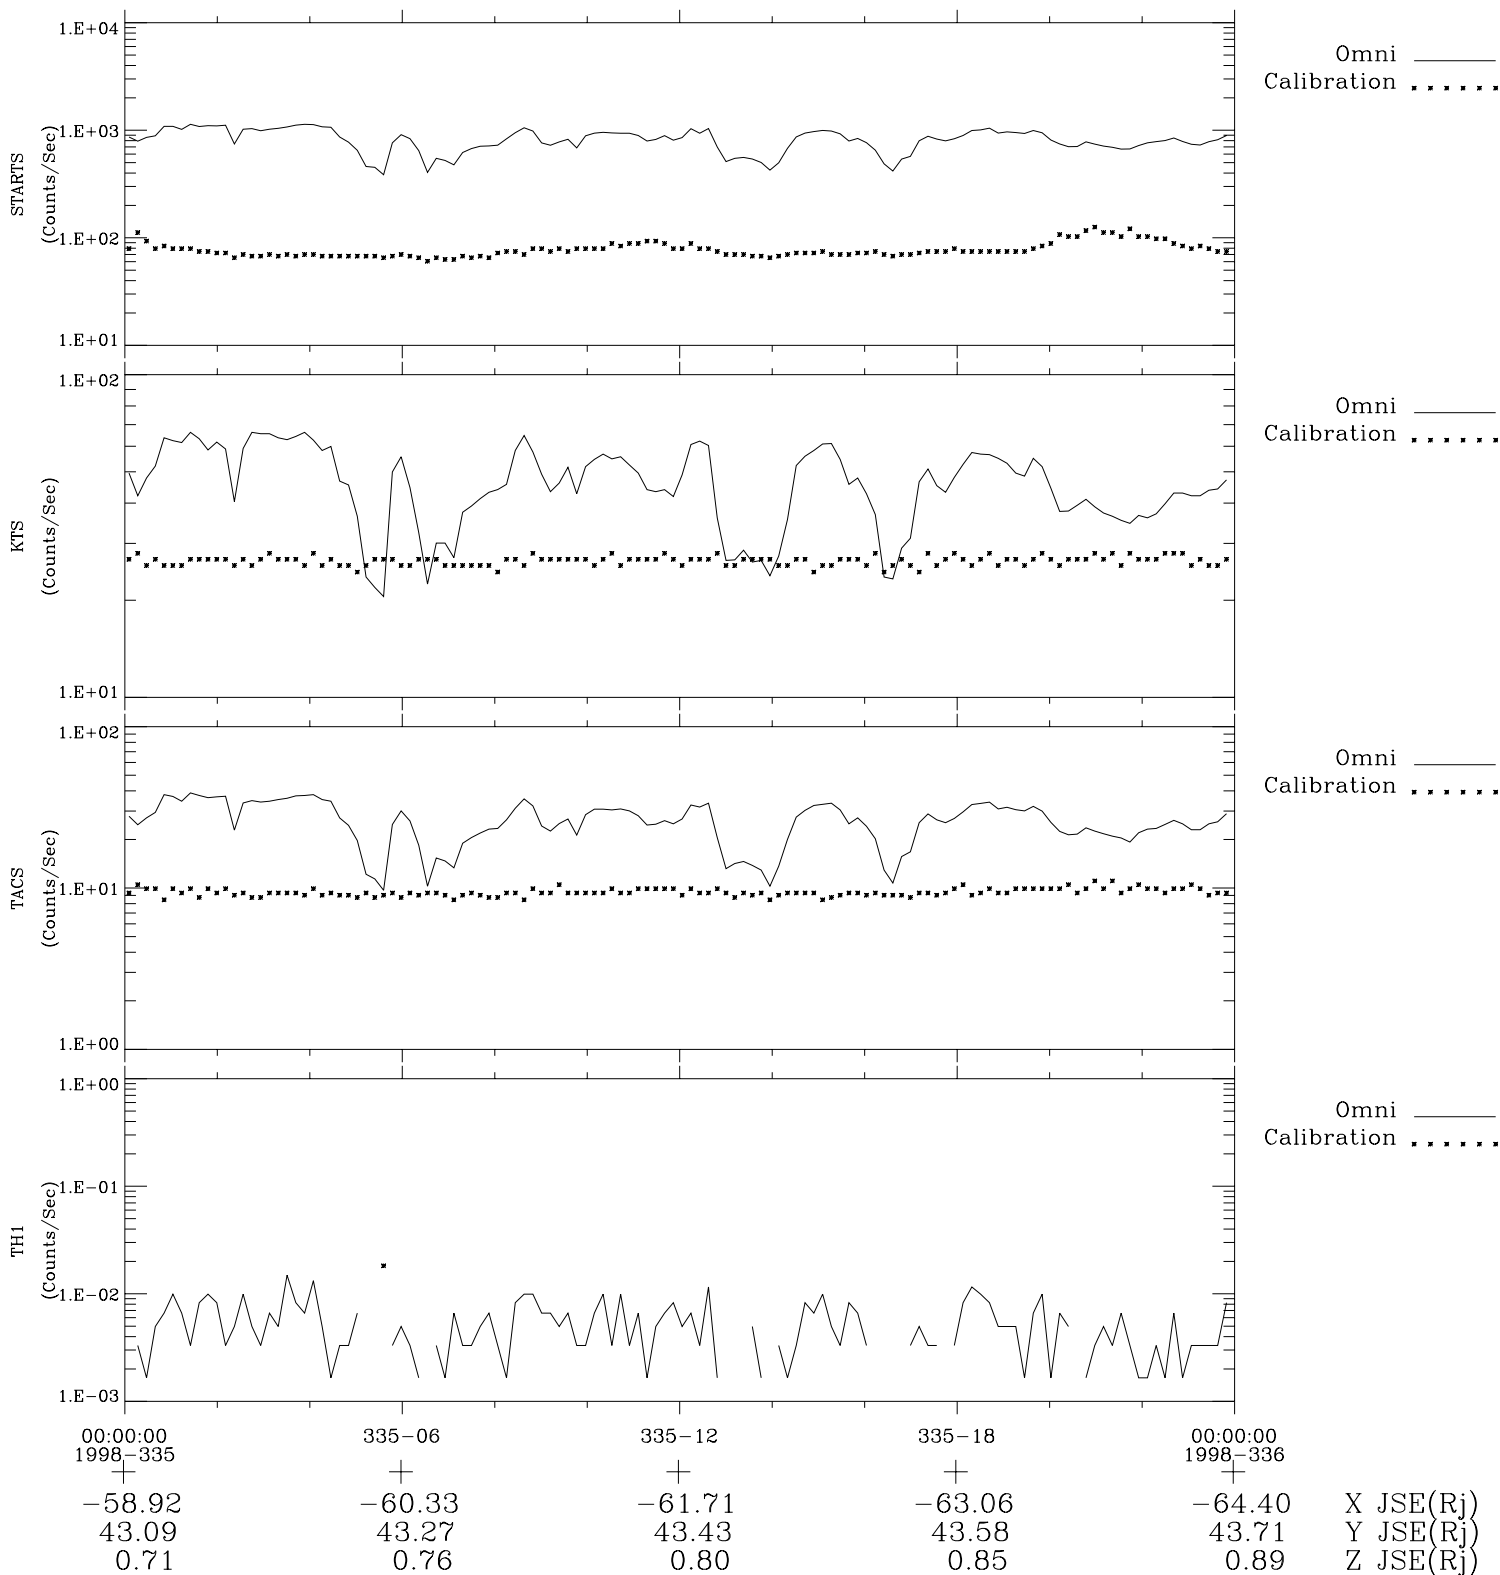

Galileo EPD Real-Time Omni 98335

Software Version: RTLINE_OMNI V 1.20
Data Production: 06-03-00
Plot Production: Sun Sep 16 16:54:32 2001

- ◇ = Jupiter look direction
- = Corotation look direction