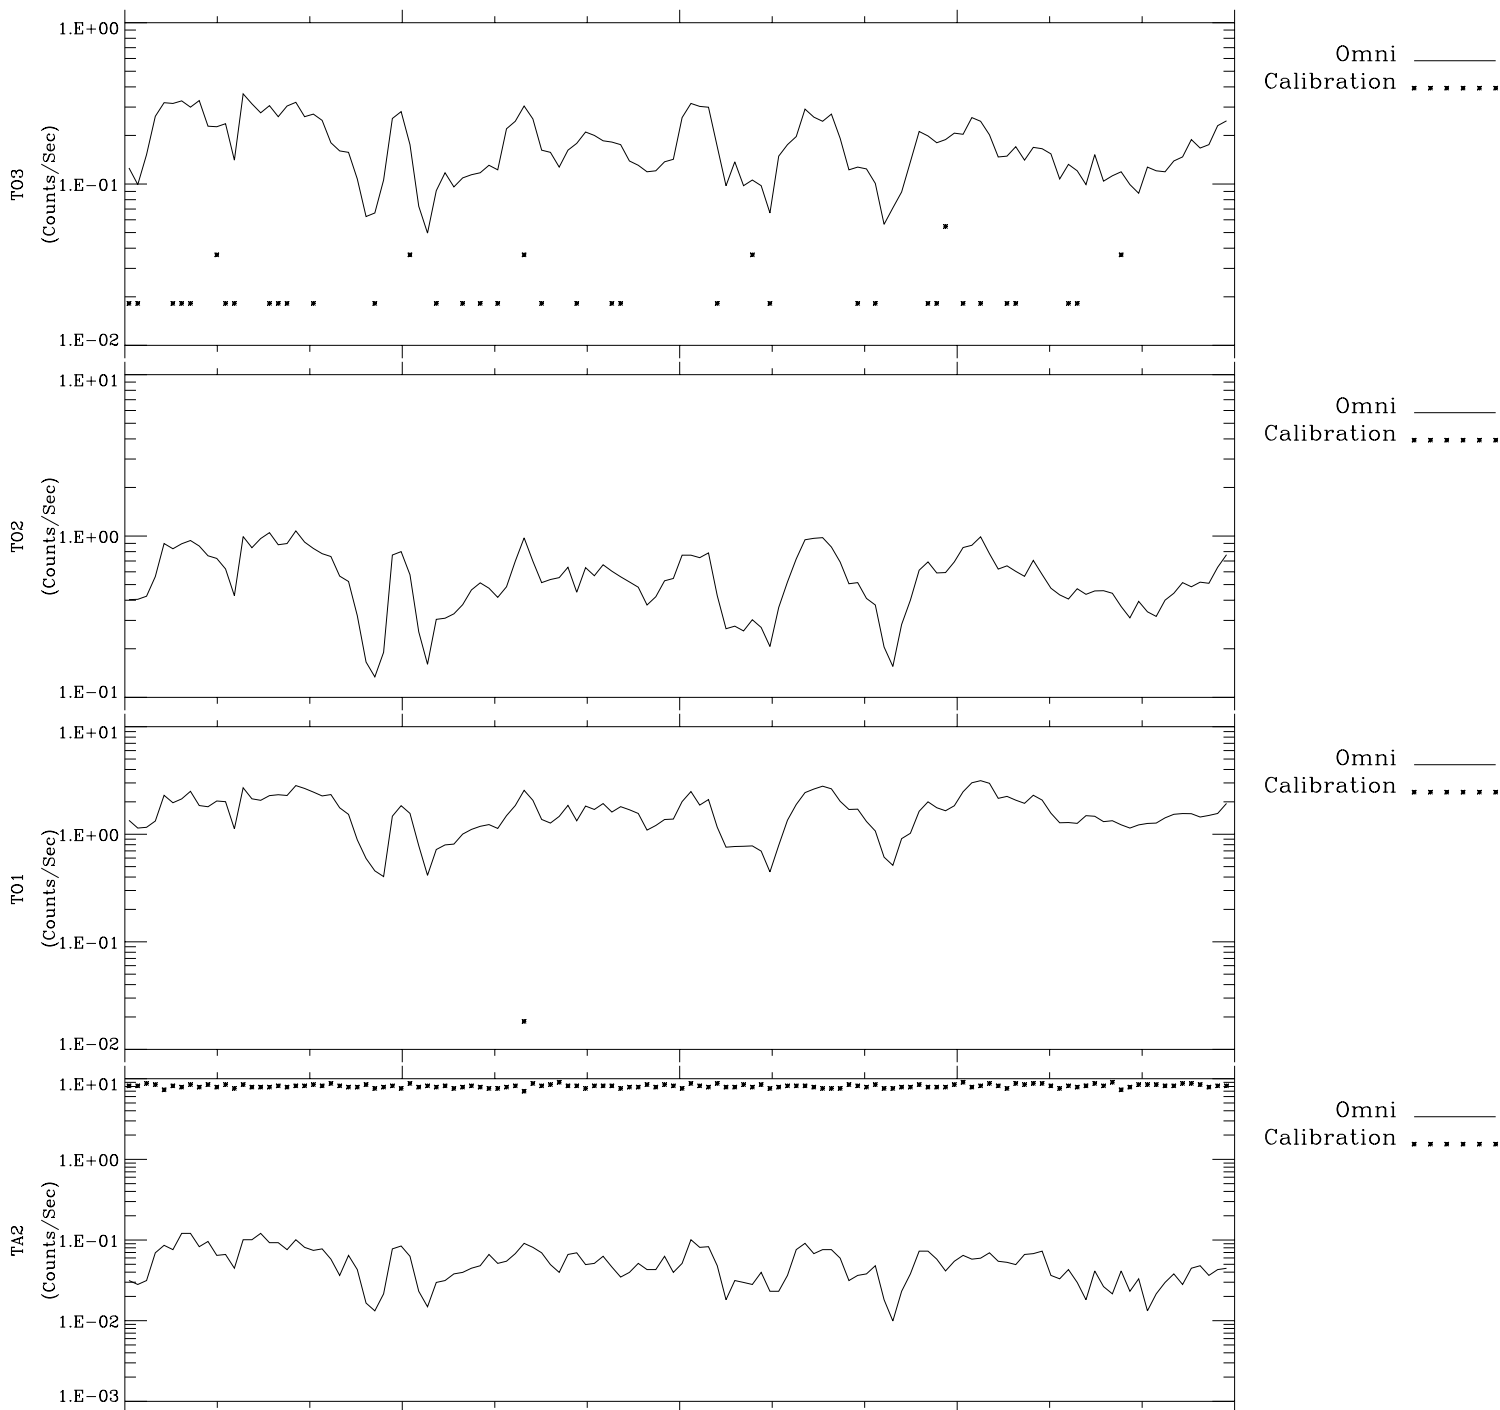

# Galileo EPD Real-Time Omni 98335

Software Version: RTLINE\_OMNI V 1.20  
Data Production: 06-03-00  
Plot Production: Sun Sep 16 16:54:31 2001

00:00:00 1998-335	335-06	335-12	335-18	00:00:00 1998-336	
-58.92	-60.33	-61.71	-63.06	-64.40	X JSE(R <sub>j</sub> )
43.09	43.27	43.43	43.58	43.71	Y JSE(R <sub>j</sub> )
0.71	0.76	0.80	0.85	0.89	Z JSE(R <sub>j</sub> )

- ◇ = Jupiter look direction
- = Corotation look direction