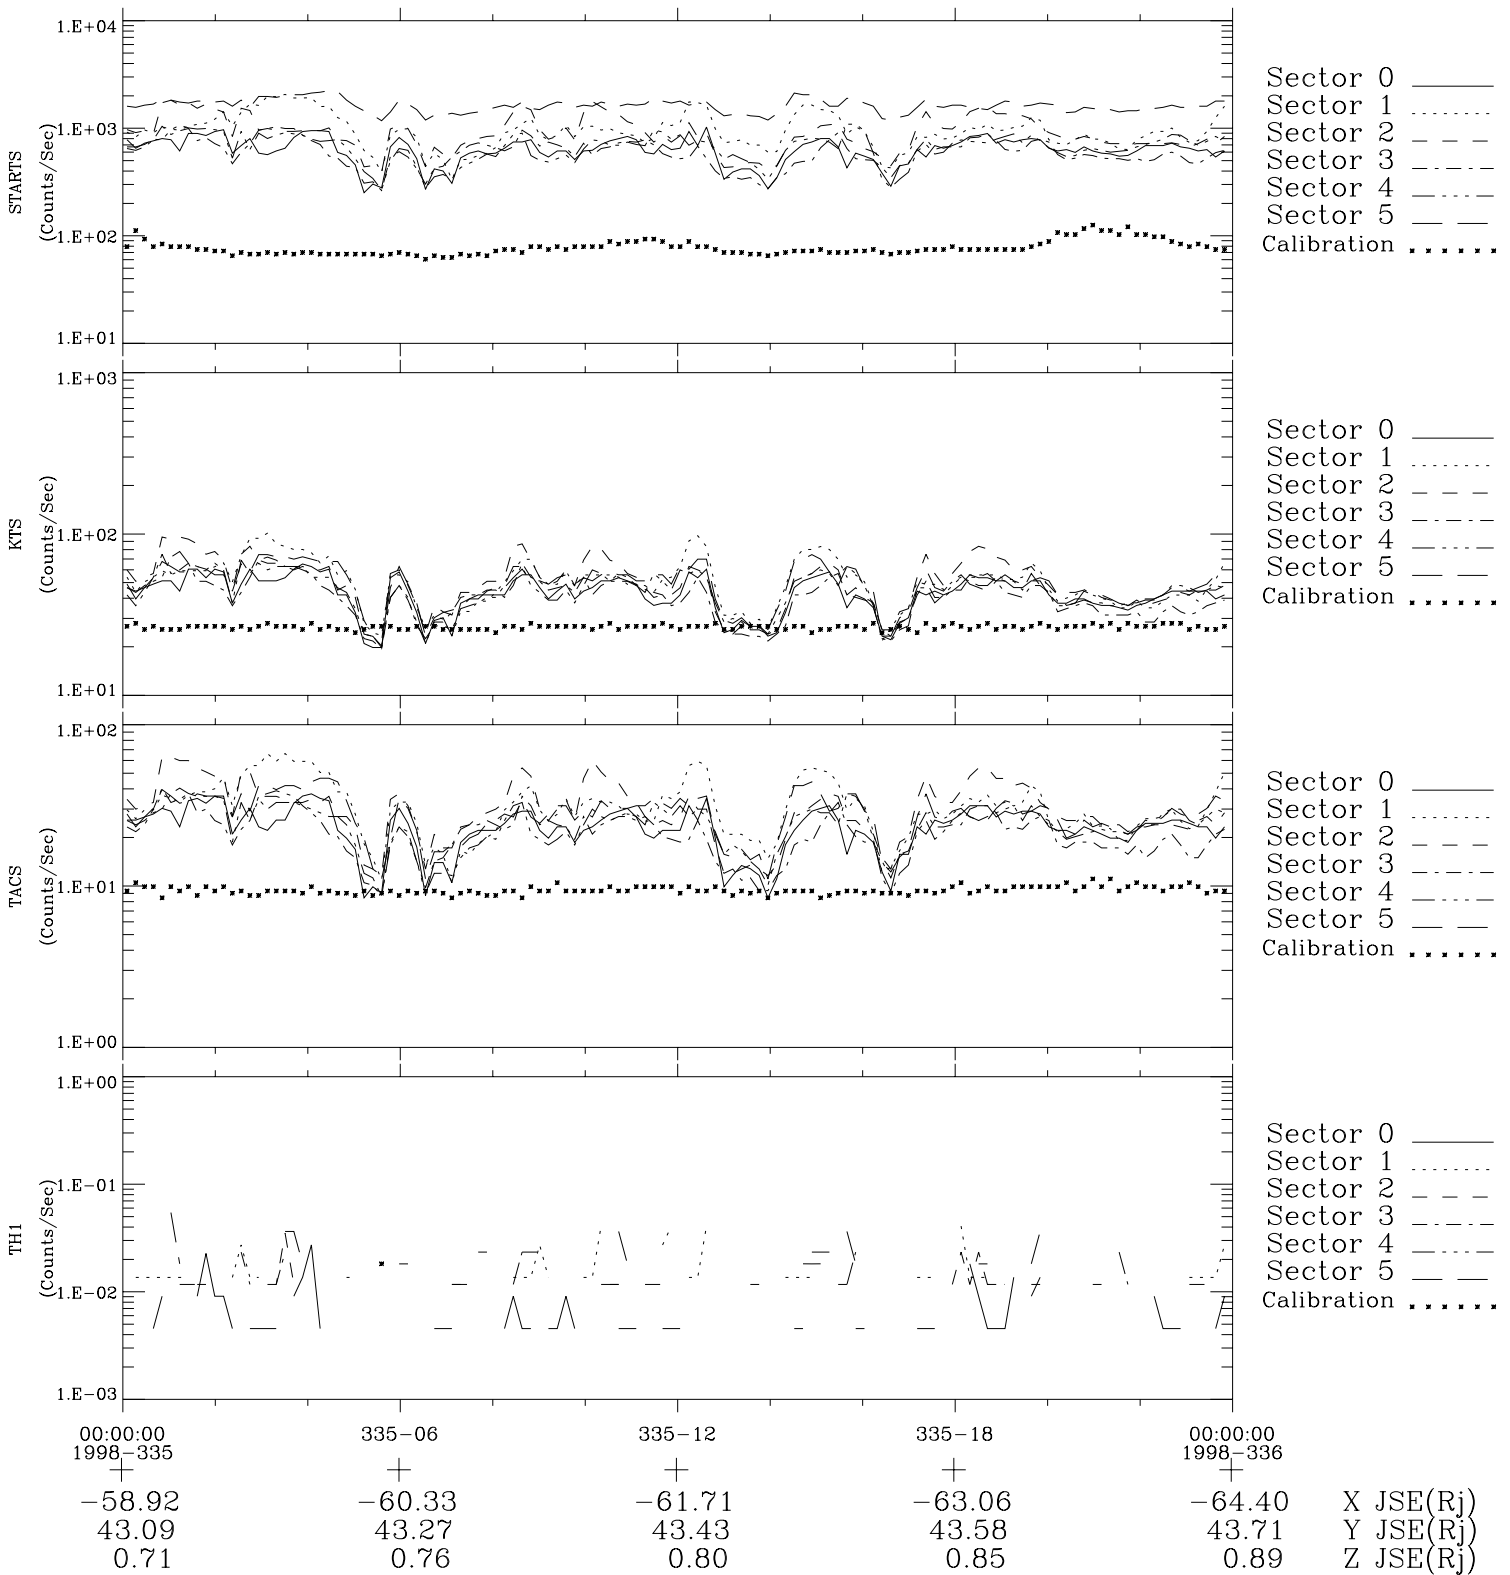

# Galileo EPD Real-Time Six-Sector 98335

Software Version: RTLINE\_R6 V 1.20  
Data Production: 06-03-00  
Plot Production: Sun Sep 16 16:54:39 2001

◇ = Jupiter look direction  
□ = Corotation look direction