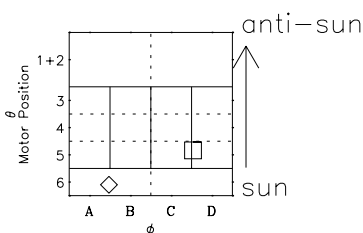

# Galileo EPD Real-Time Six-Sector 98335

Software Version: RTLINE\_R6 V 1.20  
Data Production: 06-03-00  
Plot Production: Sun Sep 16 16:54:39 2001

◇ = Jupiter look direction  
□ = Corotation look direction