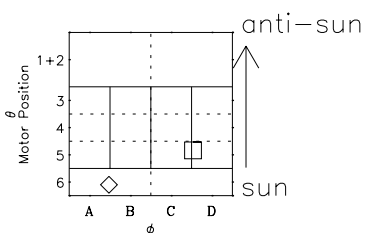

# Galileo EPD Real-Time Six-Sector 98335

Software Version: RTLINE\_R6 V 1.20  
Data Production: 06-03-00  
Plot Production: Sun Sep 16 16:54:38 2001

◇ = Jupiter look direction  
□ = Corotation look direction