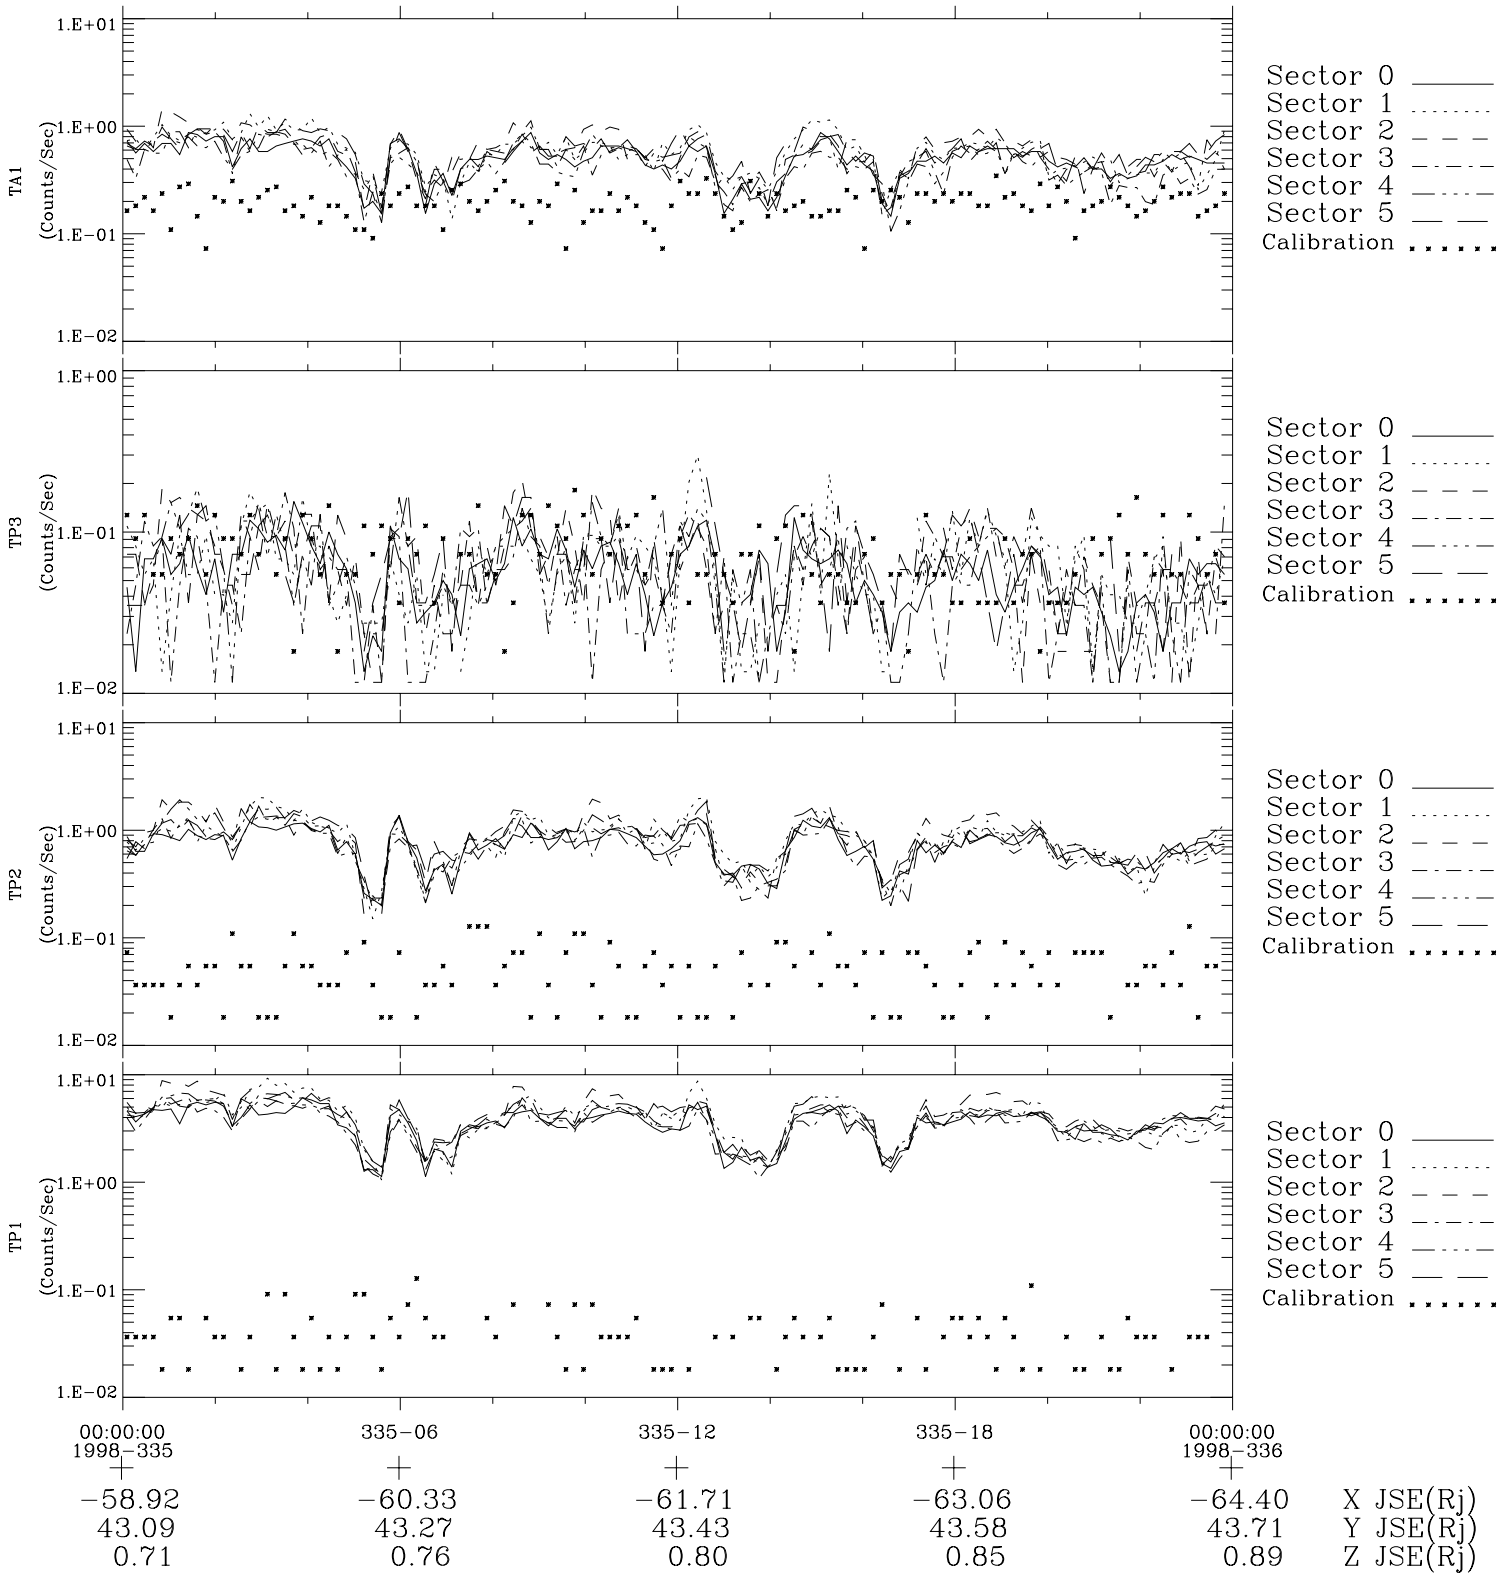

# Galileo EPD Real-Time Six-Sector 98335

Software Version: RTLINE\_R6 V 1.20  
Data Production: 06-03-00  
Plot Production: Sun Sep 16 16:54:38 2001

◇ = Jupiter look direction  
□ = Corotation look direction