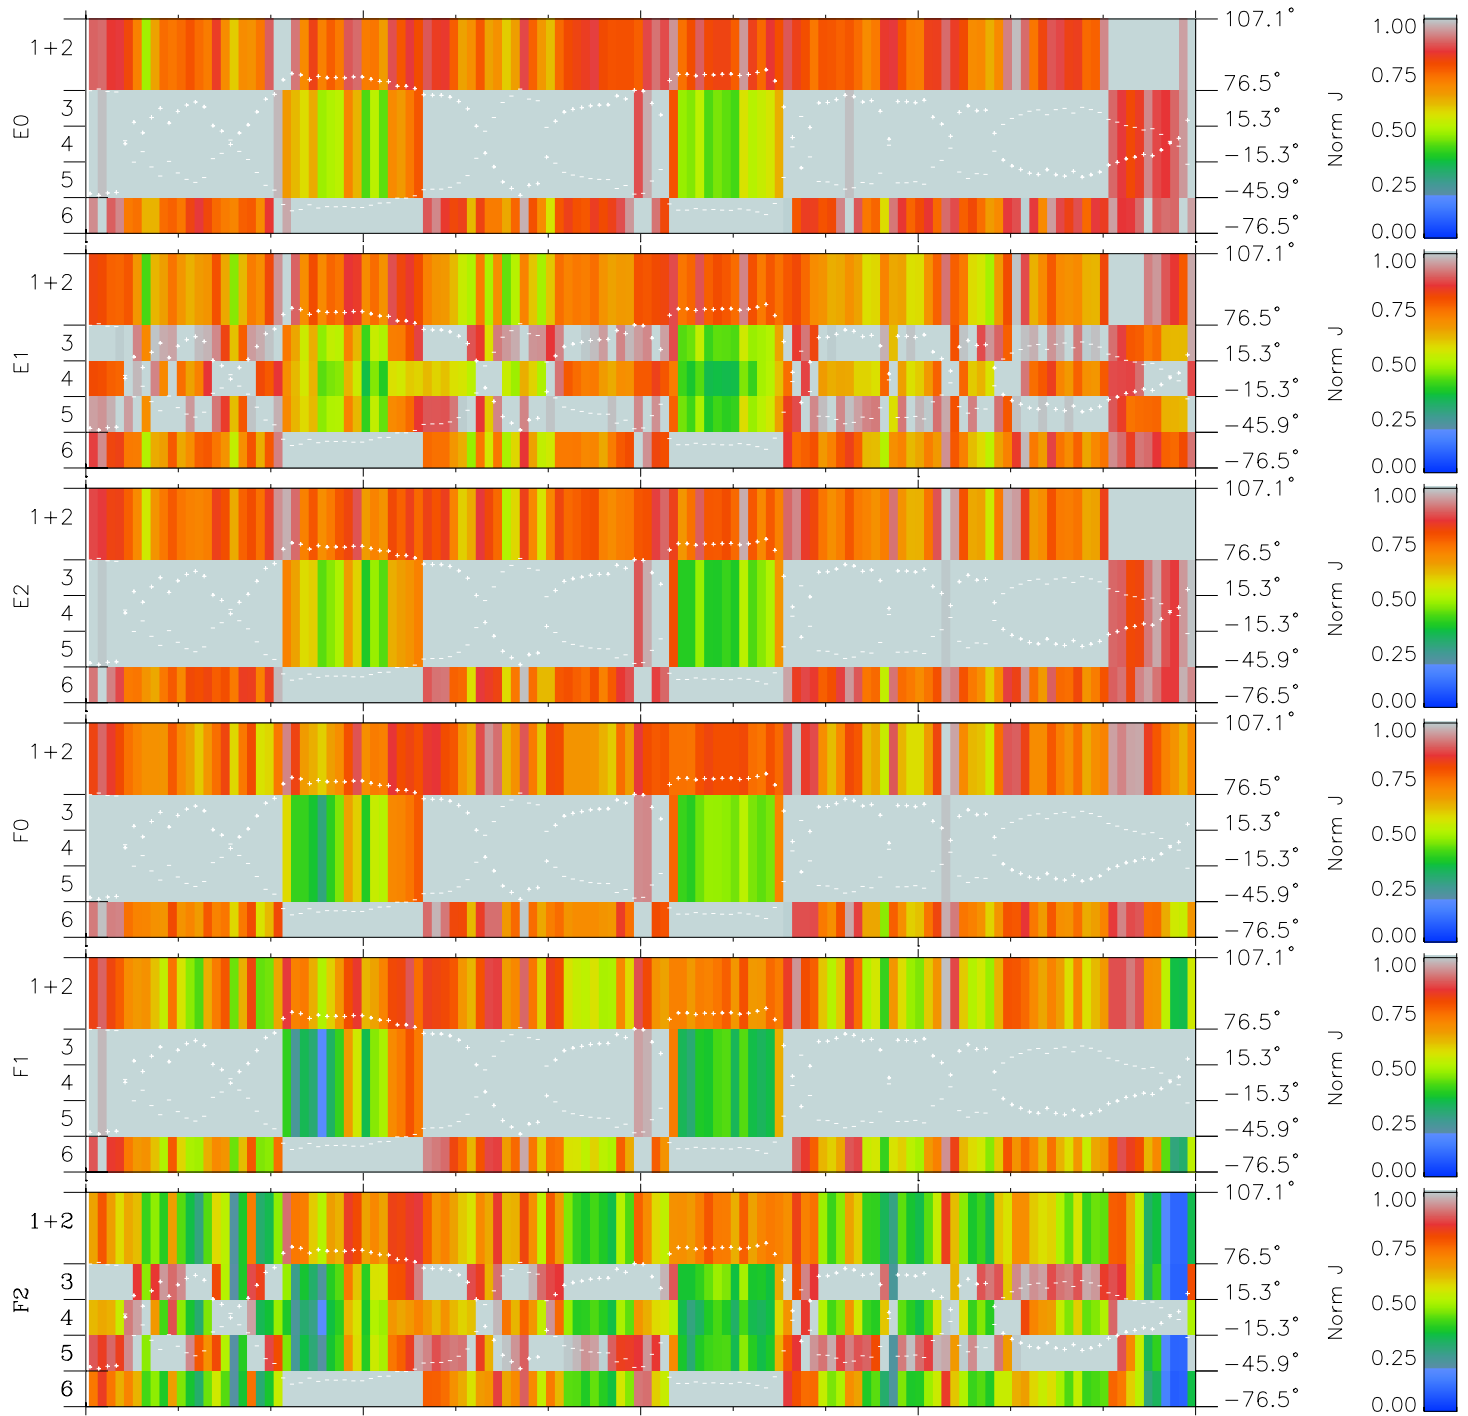

# Galileo EPD Real Elevation Anisotropies 98335

Software Version: RTELEV\_NORM V 1.20  
Data Production: 06-03-00  
Plot Production: Sun Sep 16 16:53:54 2001  
Color File: wondr3  
Geofactor File: 1.1

| 00:00:00<br>1998-335 | 335-06 | 335-12 | 335-18 | 00:00:00<br>1998-336 |                        |
|----------------------|--------|--------|--------|----------------------|------------------------|
| +                    | +      | +      | +      | +                    | X JSE(R <sub>j</sub> ) |
| -58.92               | -60.33 | -61.71 | -63.06 | -64.40               | Y JSE(R <sub>j</sub> ) |
| 43.09                | 43.27  | 43.43  | 43.58  | 43.71                | Z JSE(R <sub>j</sub> ) |
| 0.71                 | 0.76   | 0.80   | 0.85   | 0.89                 |                        |

- ◇ = Jupiter look direction
- = Corotation look direction