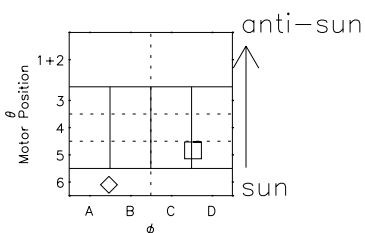

# Galileo EPD Real Elevation Anisotropies 98335

Software Version: RTELEV\_NORM V 1.20  
Data Production: 06-03-00  
Plot Production: Sun Sep 16 16:53:54 2001  
Color File: wondr3  
Geofactor File: 1.1

| 00:00:00<br>1998-335 | 335-06 | 335-12 | 335-18 | 00:00:00<br>1998-336 |                        |
|----------------------|--------|--------|--------|----------------------|------------------------|
| +                    | +      | +      | +      | +                    | X JSE(R <sub>j</sub> ) |
| -58.92               | -60.33 | -61.71 | -63.06 | -64.40               | Y JSE(R <sub>j</sub> ) |
| 43.09                | 43.27  | 43.43  | 43.58  | 43.71                | Z JSE(R <sub>j</sub> ) |
| 0.71                 | 0.76   | 0.80   | 0.85   | 0.89                 |                        |

- ◇ = Jupiter look direction
- = Corotation look direction