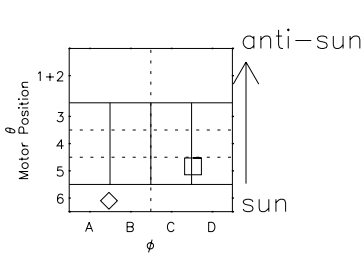

Galileo EPD Real Elevation Anisotropies 98335

Software Version: RTELEV_FLUX V 1.20
 Data Production: 06-03-00
 Plot Production: Sun Sep 16 16:53:43 2001
 Color File: wondr3
 Geofactor File: 1.1

| 00:00:00 1998-335 | 335-06 | 335-12 | 335-18 | 00:00:00 1998-336 | X JSE(R _j) |
|----------------------|--------|--------|--------|----------------------|------------------------|
| + | + | + | + | + | Y JSE(R _j) |
| -58.92 | -60.33 | -61.71 | -63.06 | -64.40 | Z JSE(R _j) |
| 43.09 | 43.27 | 43.43 | 43.58 | 43.71 | |
| 0.71 | 0.76 | 0.80 | 0.85 | 0.89 | |

- ◇ = Jupiter look direction
- = Corotation look direction