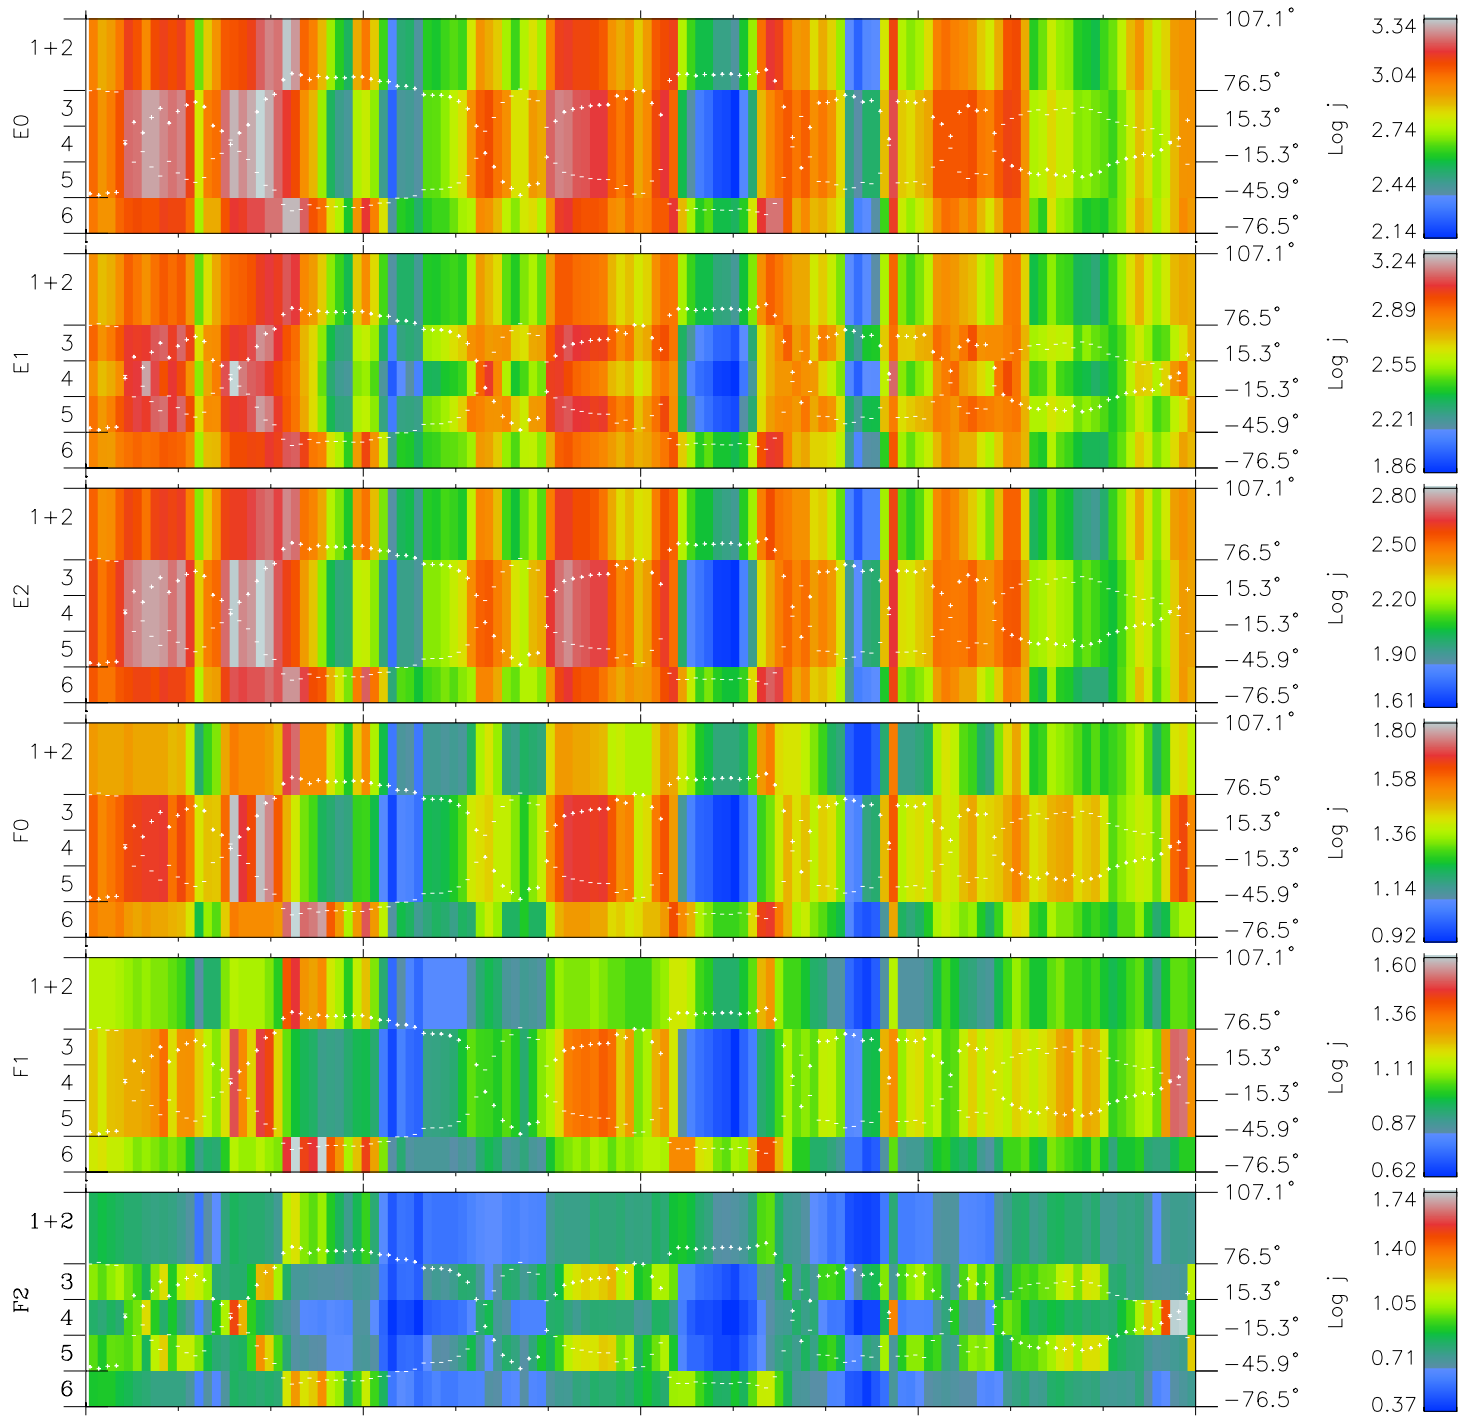

Galileo EPD Real Elevation Anisotropies 98335

Software Version: RTELEV_FLUX V 1.20
 Data Production: 06-03-00
 Plot Production: Sun Sep 16 16:53:43 2001
 Color File: wondr3
 Geofactor File: 1.1

| 00:00:00 1998-335 | 335-06 | 335-12 | 335-18 | 00:00:00 1998-336 | X JSE(R _j) |
|----------------------|--------|--------|--------|----------------------|------------------------|
| + | + | + | + | + | Y JSE(R _j) |
| -58.92 | -60.33 | -61.71 | -63.06 | -64.40 | Z JSE(R _j) |
| 43.09 | 43.27 | 43.43 | 43.58 | 43.71 | |
| 0.71 | 0.76 | 0.80 | 0.85 | 0.89 | |

- ◇ = Jupiter look direction
- = Corotation look direction