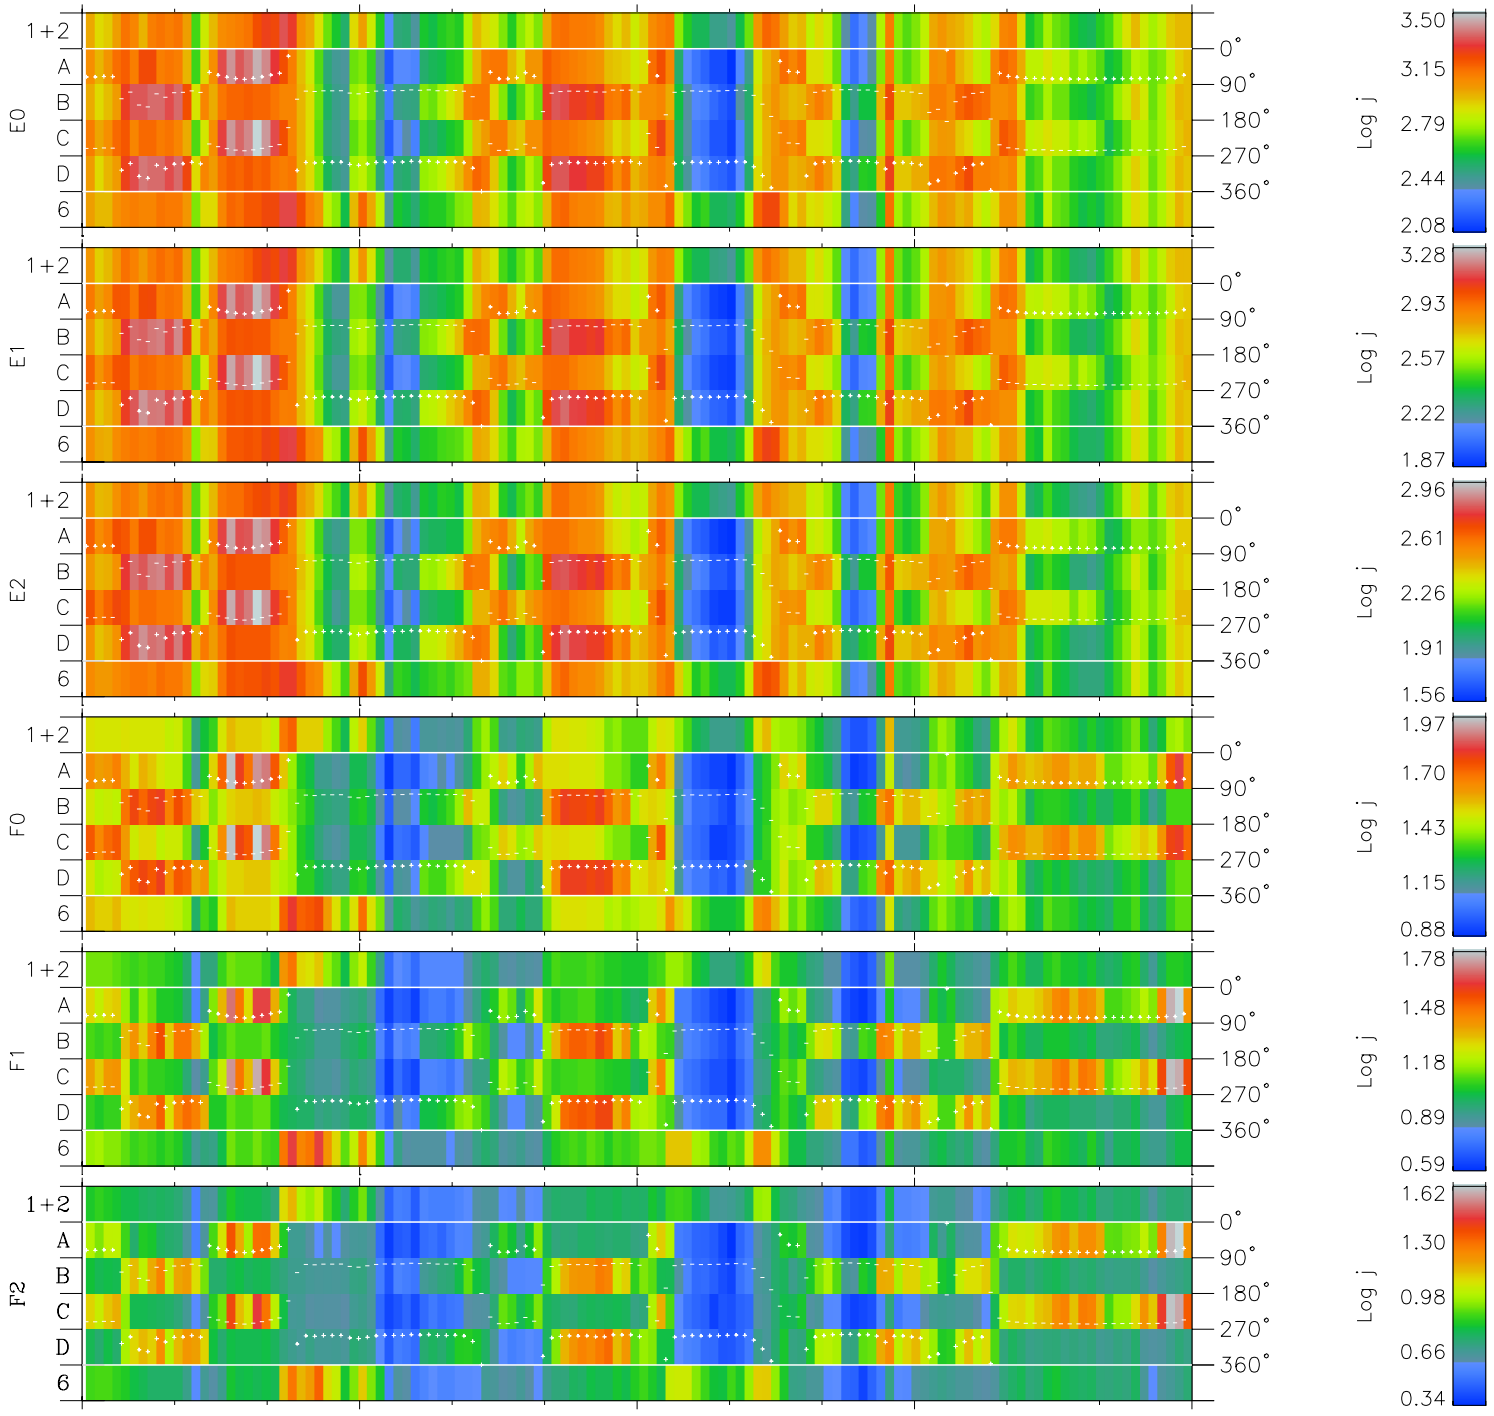

Galileo EPD Real Time Azimuth Anisotropies 98335

Software Version: RTAZIM_FLUX V 1.20
Data Production: 06-03-00
Plot Production: Sun Sep 16 16:54:15 2001
Color File: wondr3
Geofactor File: 1.1

00:00:00 1998-335	335-06	335-12	335-18	00:00:00 1998-336	
+	+	+	+	+	
-58.92	-60.33	-61.71	-63.06	-64.40	X JSE(R _j)
43.09	43.27	43.43	43.58	43.71	Y JSE(R _j)
0.71	0.76	0.80	0.85	0.89	Z JSE(R _j)

- ◇ = Jupiter look direction
- = Corotation look direction