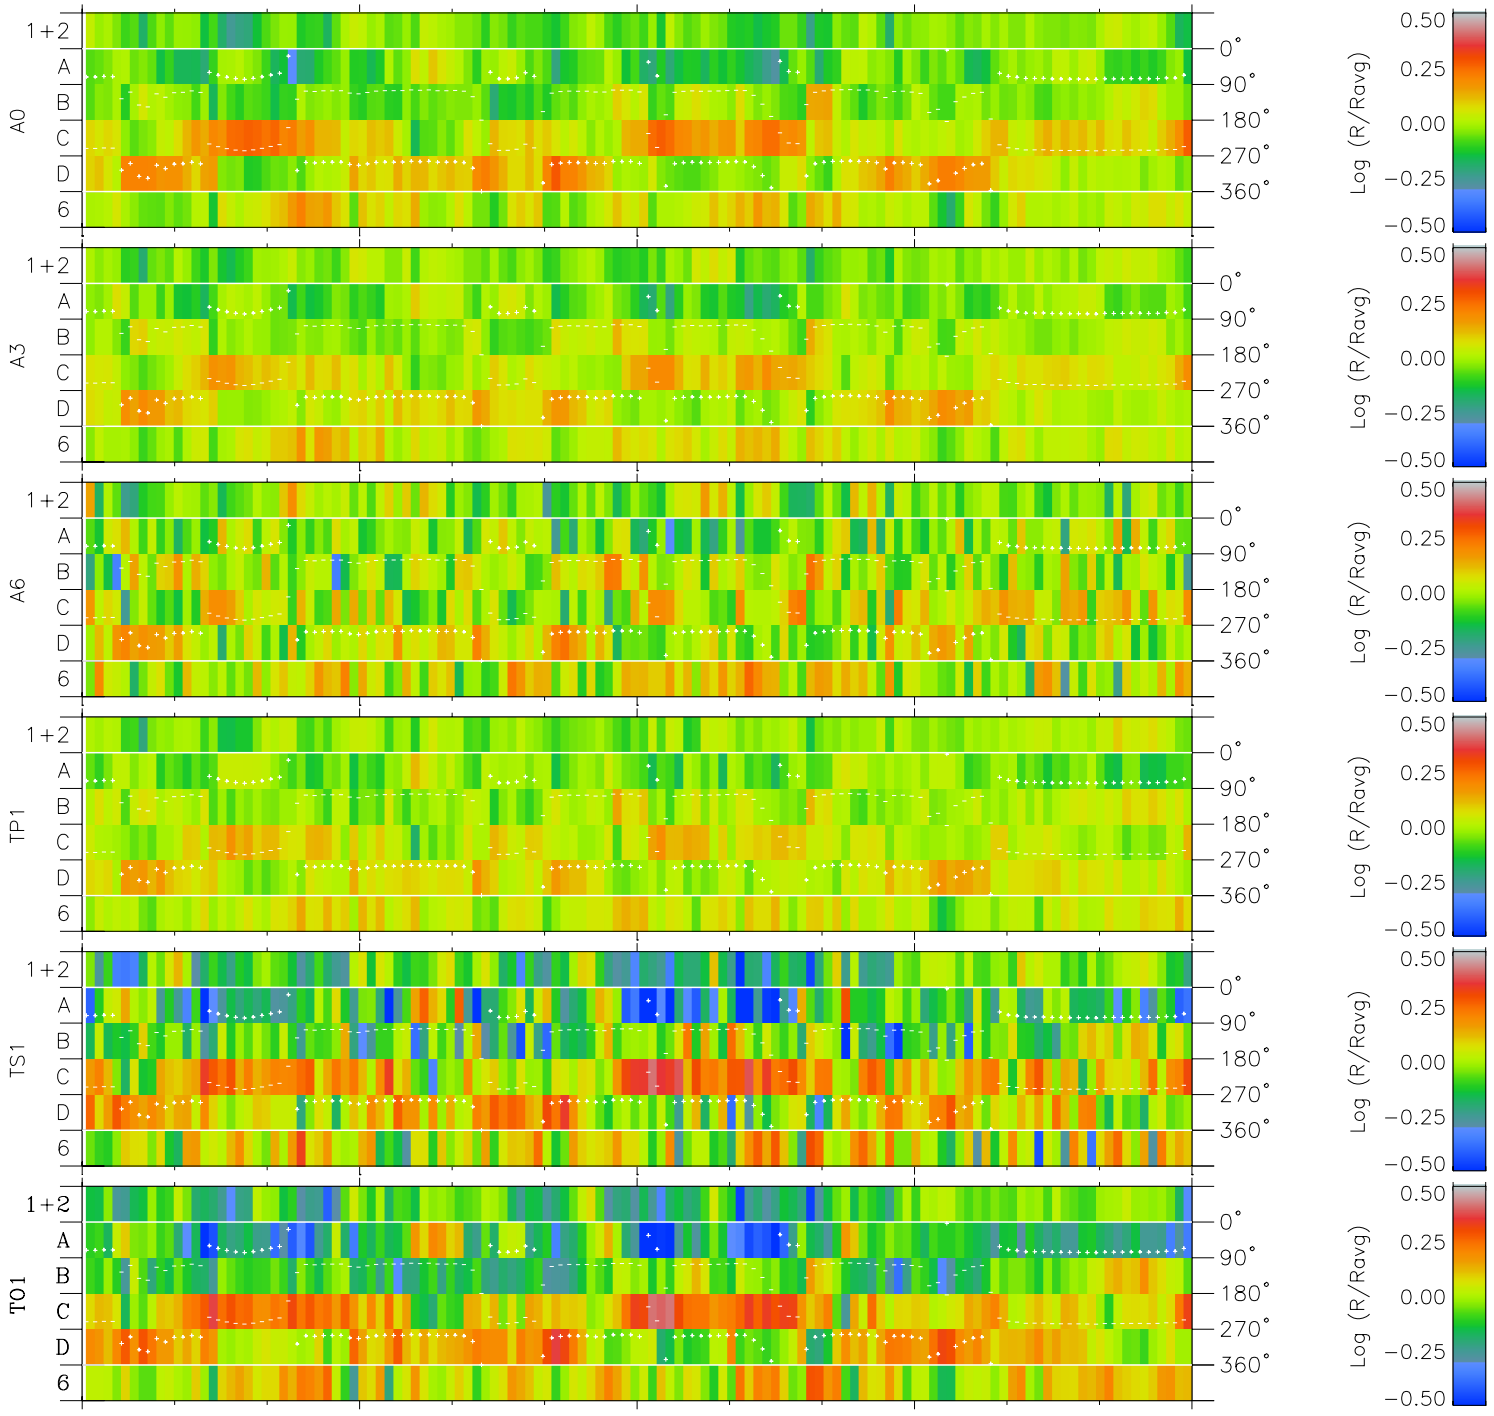

Galileo EPD Real Time Azimuth Anisotropies 98335

Software Version: RTAZIM_MEAN V 1.20
Data Production: 06-03-00
Plot Production: Sun Sep 16 16:54:00 2001
Color File: wondr3
Geofactor File: 1.1

00:00:00 1998-335	335-06	335-12	335-18	00:00:00 1998-336	
+	+	+	+	+	X JSE(R _j)
-58.92	-60.33	-61.71	-63.06	-64.40	Y JSE(R _j)
43.09	43.27	43.43	43.58	43.71	Z JSE(R _j)
0.71	0.76	0.80	0.85	0.89	

◇ = Jupiter look direction
□ = Corotation look direction