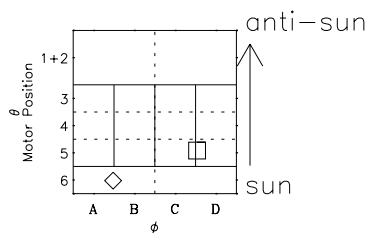

# Galileo EPD Real-Time Omni 98334

Software Version: RTLINE\_OMNI V 1.20  
Data Production: 06-03-00  
Plot Production: Sun Sep 16 16:46:36 2001

- ◇ = Jupiter look direction
- = Corotation look direction