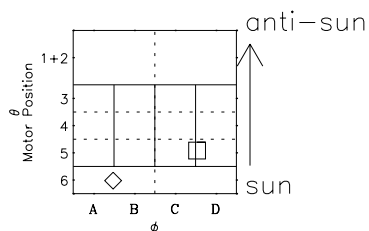

Galileo EPD Real-Time Six-Sector 98334

Software Version: RTLINE_R6 V 1.20
Data Production: 06-03-00
Plot Production: Sun Sep 16 16:46:43 2001

◇ = Jupiter look direction
□ = Corotation look direction