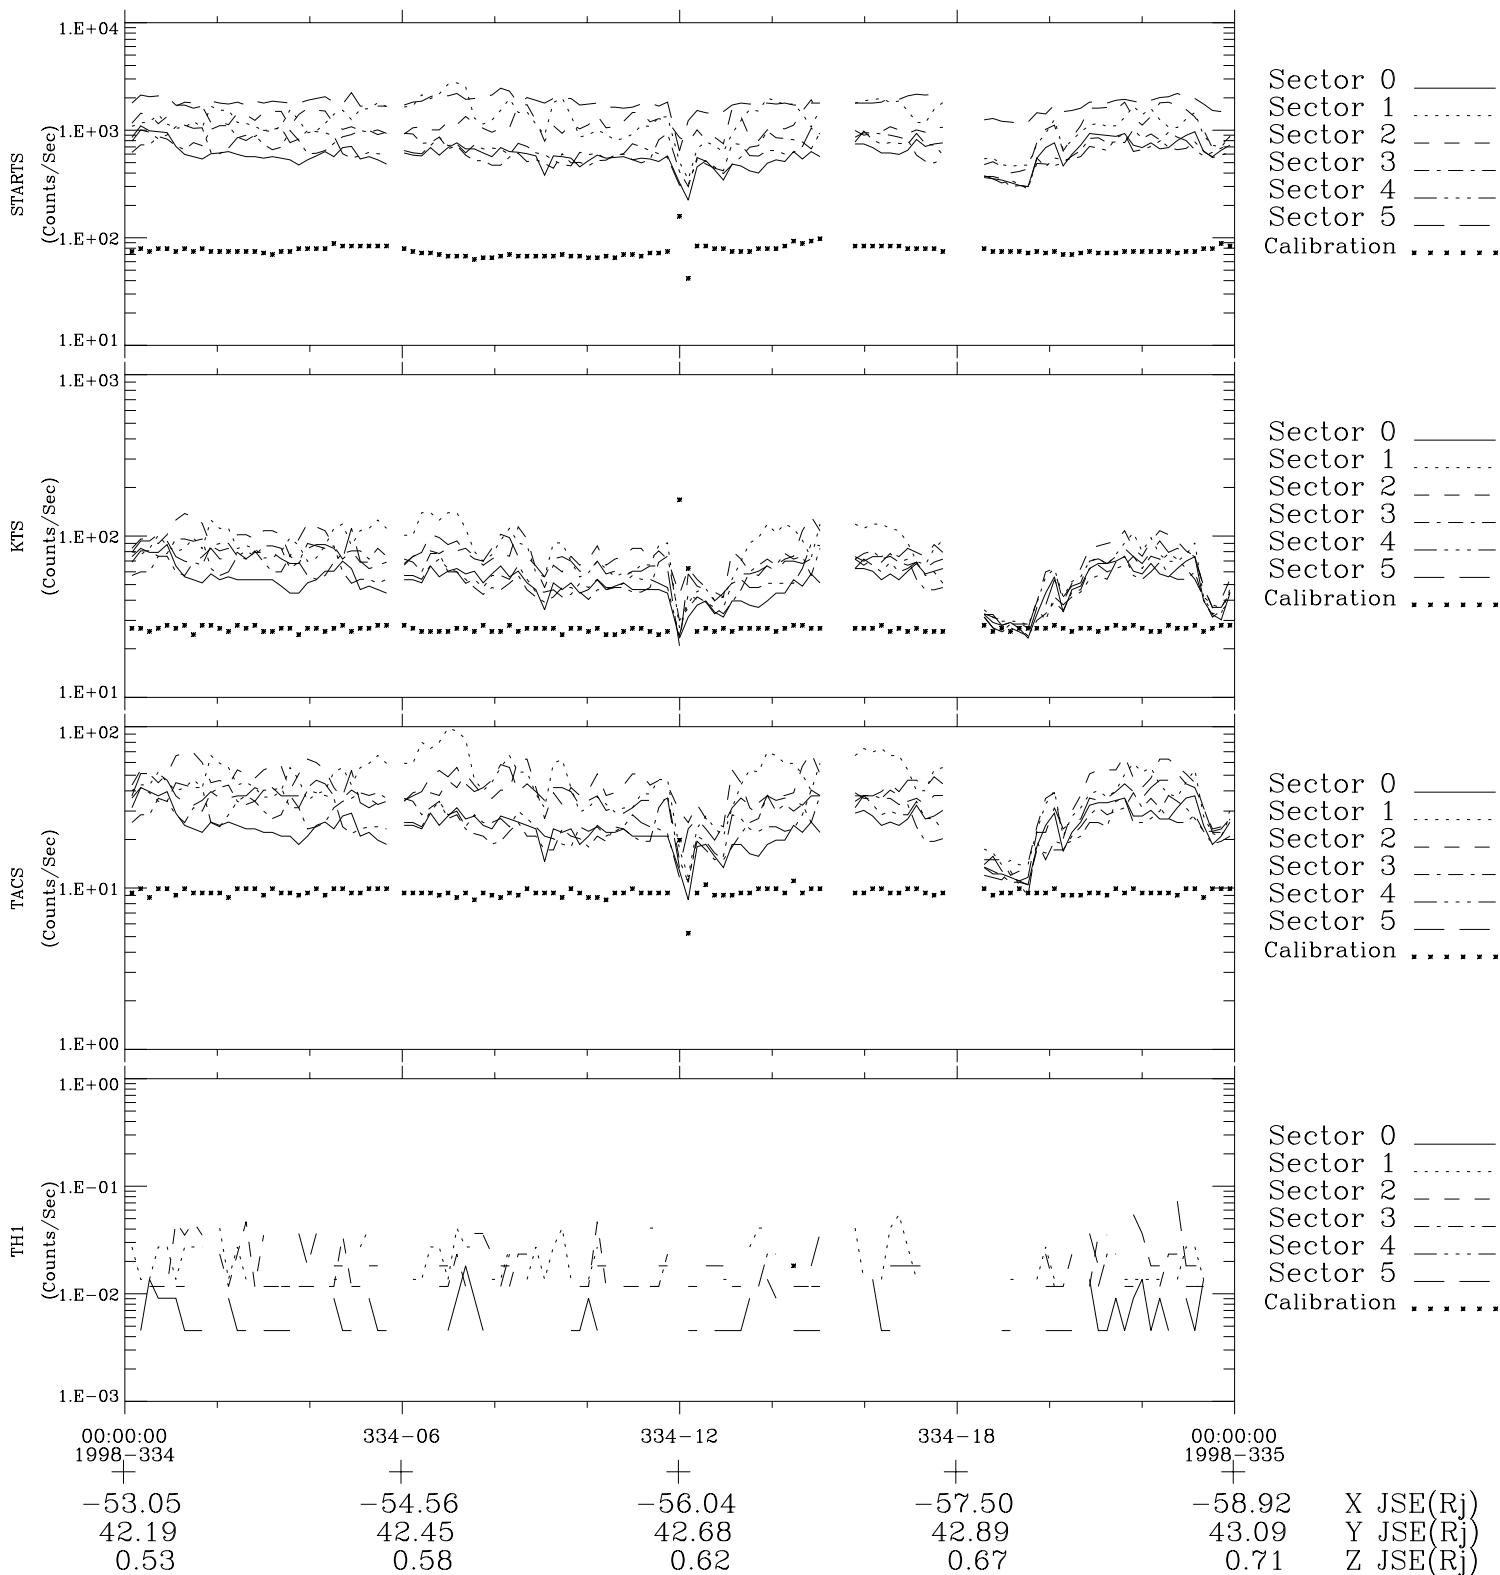

Galileo EPD Real-Time Six-Sector 98334

Software Version: RTLINE_R6 V 1.20
Data Production: 06-03-00
Plot Production: Sun Sep 16 16:46:43 2001

◇ = Jupiter look direction
□ = Corotation look direction