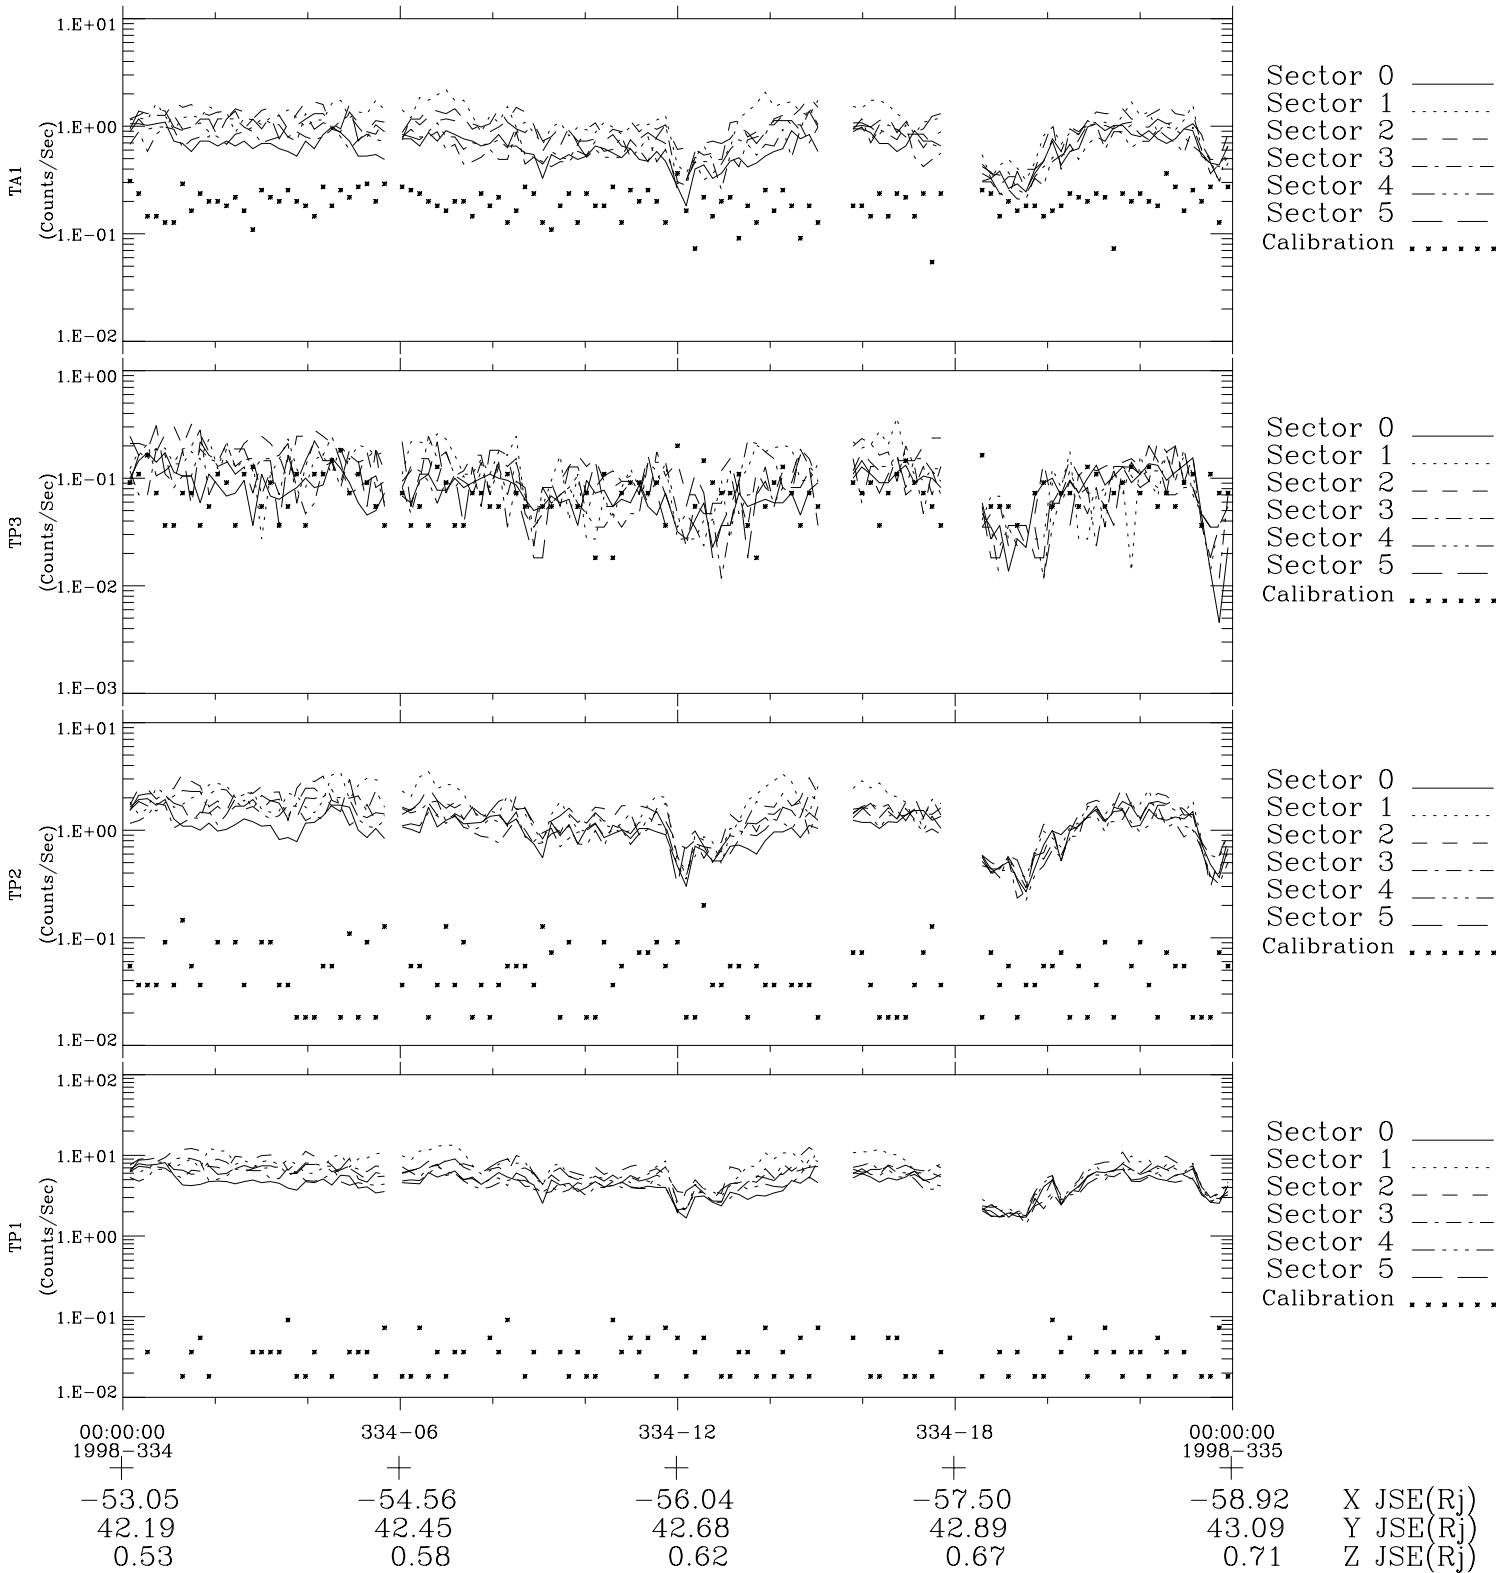

Galileo EPD Real-Time Six-Sector 98334

Software Version: RTLINE_R6 V 1.20
Data Production: 06-03-00
Plot Production: Sun Sep 16 16:46:41 2001

◇ = Jupiter look direction
□ = Corotation look direction