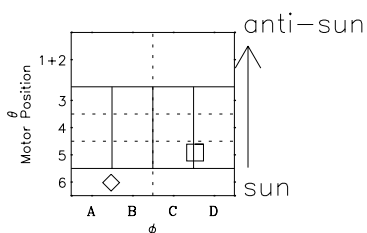

Galileo EPD Real-Time Six-Sector 98334

Software Version: RTLINE_R6 V 1.20
Data Production: 06-03-00
Plot Production: Sun Sep 16 16:46:41 2001

◇ = Jupiter look direction
□ = Corotation look direction