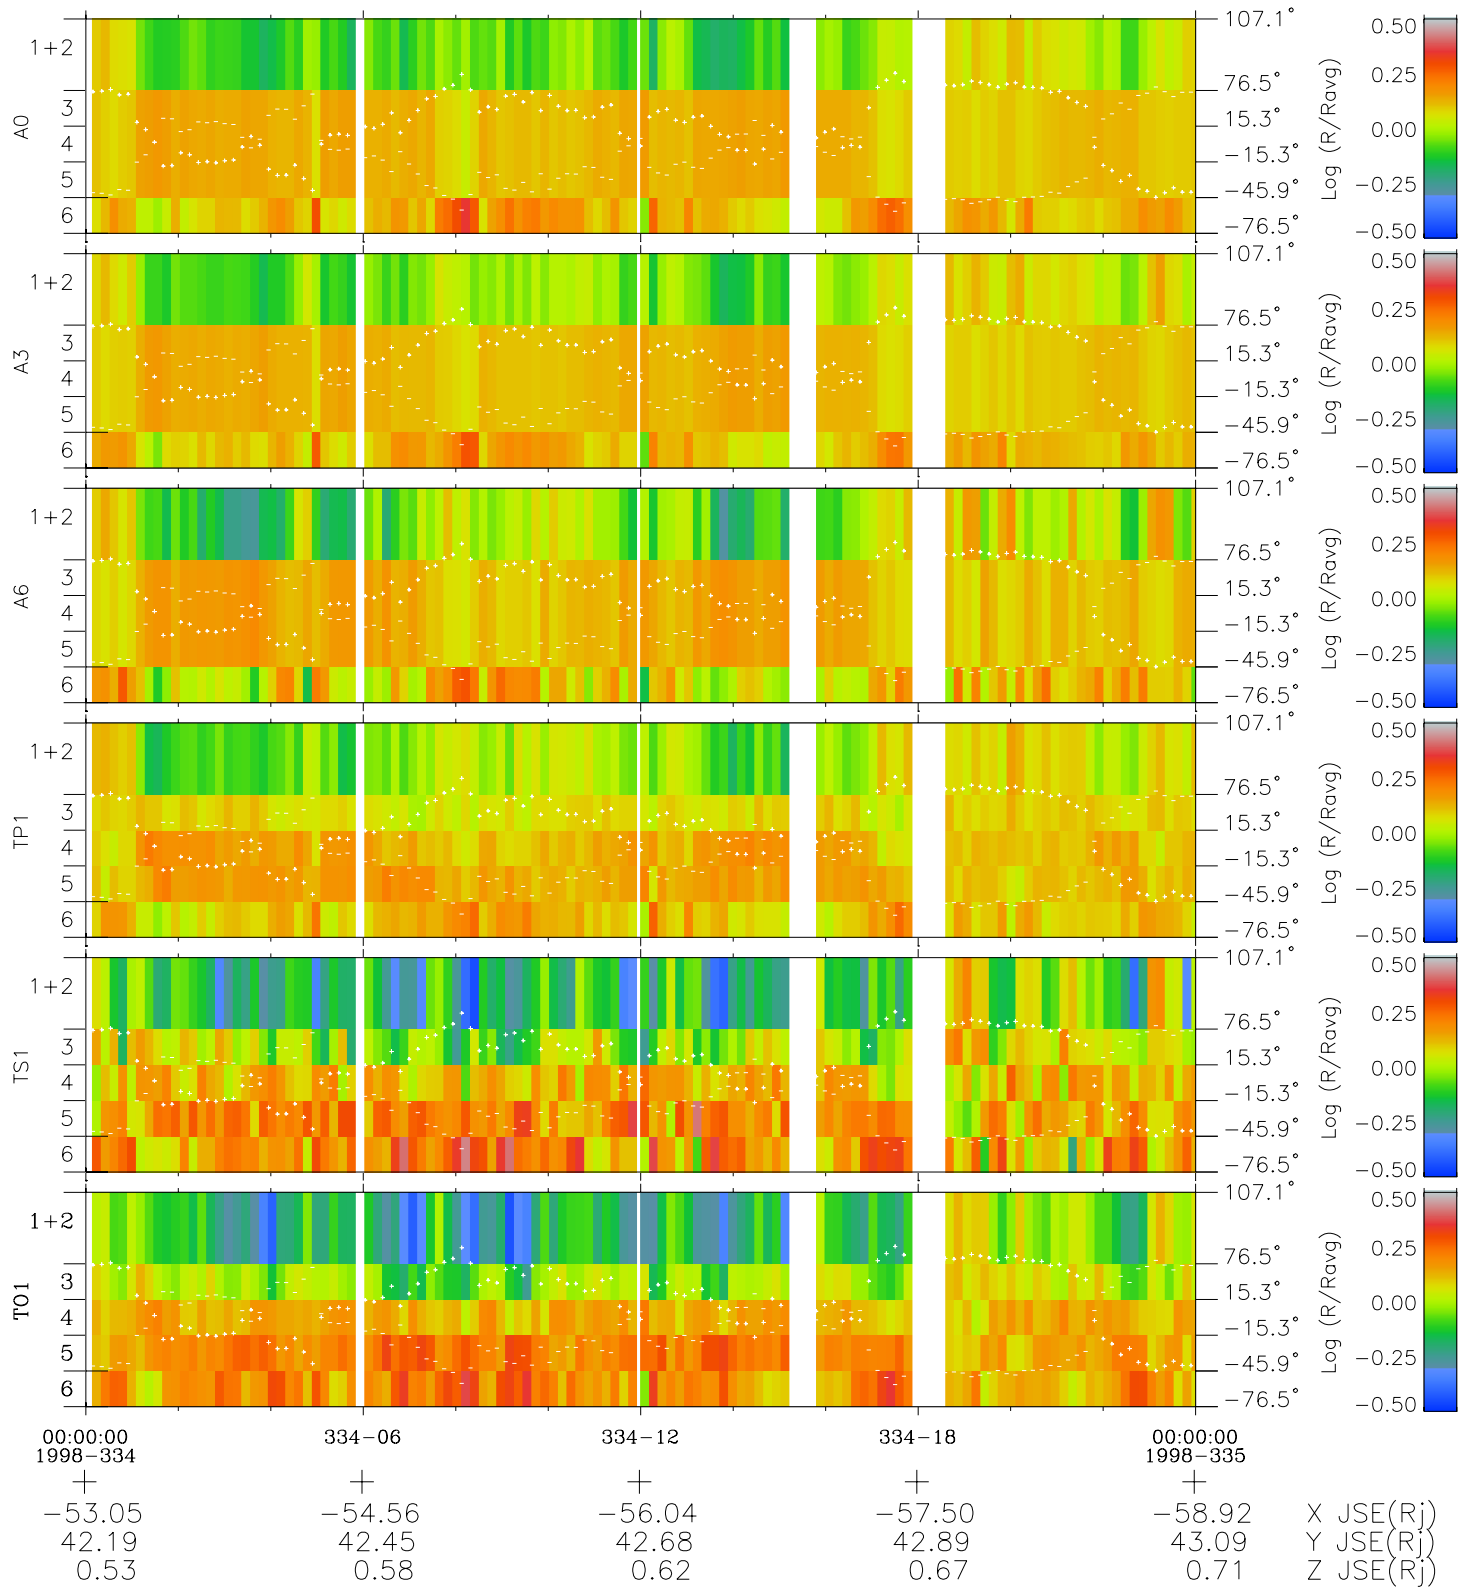

Galileo EPD Real Elevation Anisotropies 98334

Software Version: RTELEV_MEAN V 1.20
 Data Production: 06-03-00
 Plot Production: Sun Sep 16 16:45:32 2001
 Color File: wondr3
 Geofactor File: 1.1

- ◇ = Jupiter look direction
- = Corotation look direction