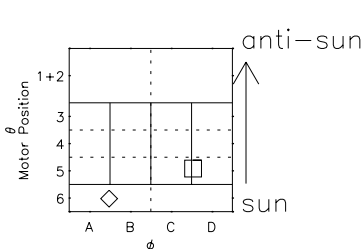

Galileo EPD Real Elevation Anisotropies 98334

Software Version: RTELEV_MEAN V 1.20
 Data Production: 06-03-00
 Plot Production: Sun Sep 16 16:45:32 2001
 Color File: wondr3
 Geofactor File: 1.1

- ◇ = Jupiter look direction
- = Corotation look direction