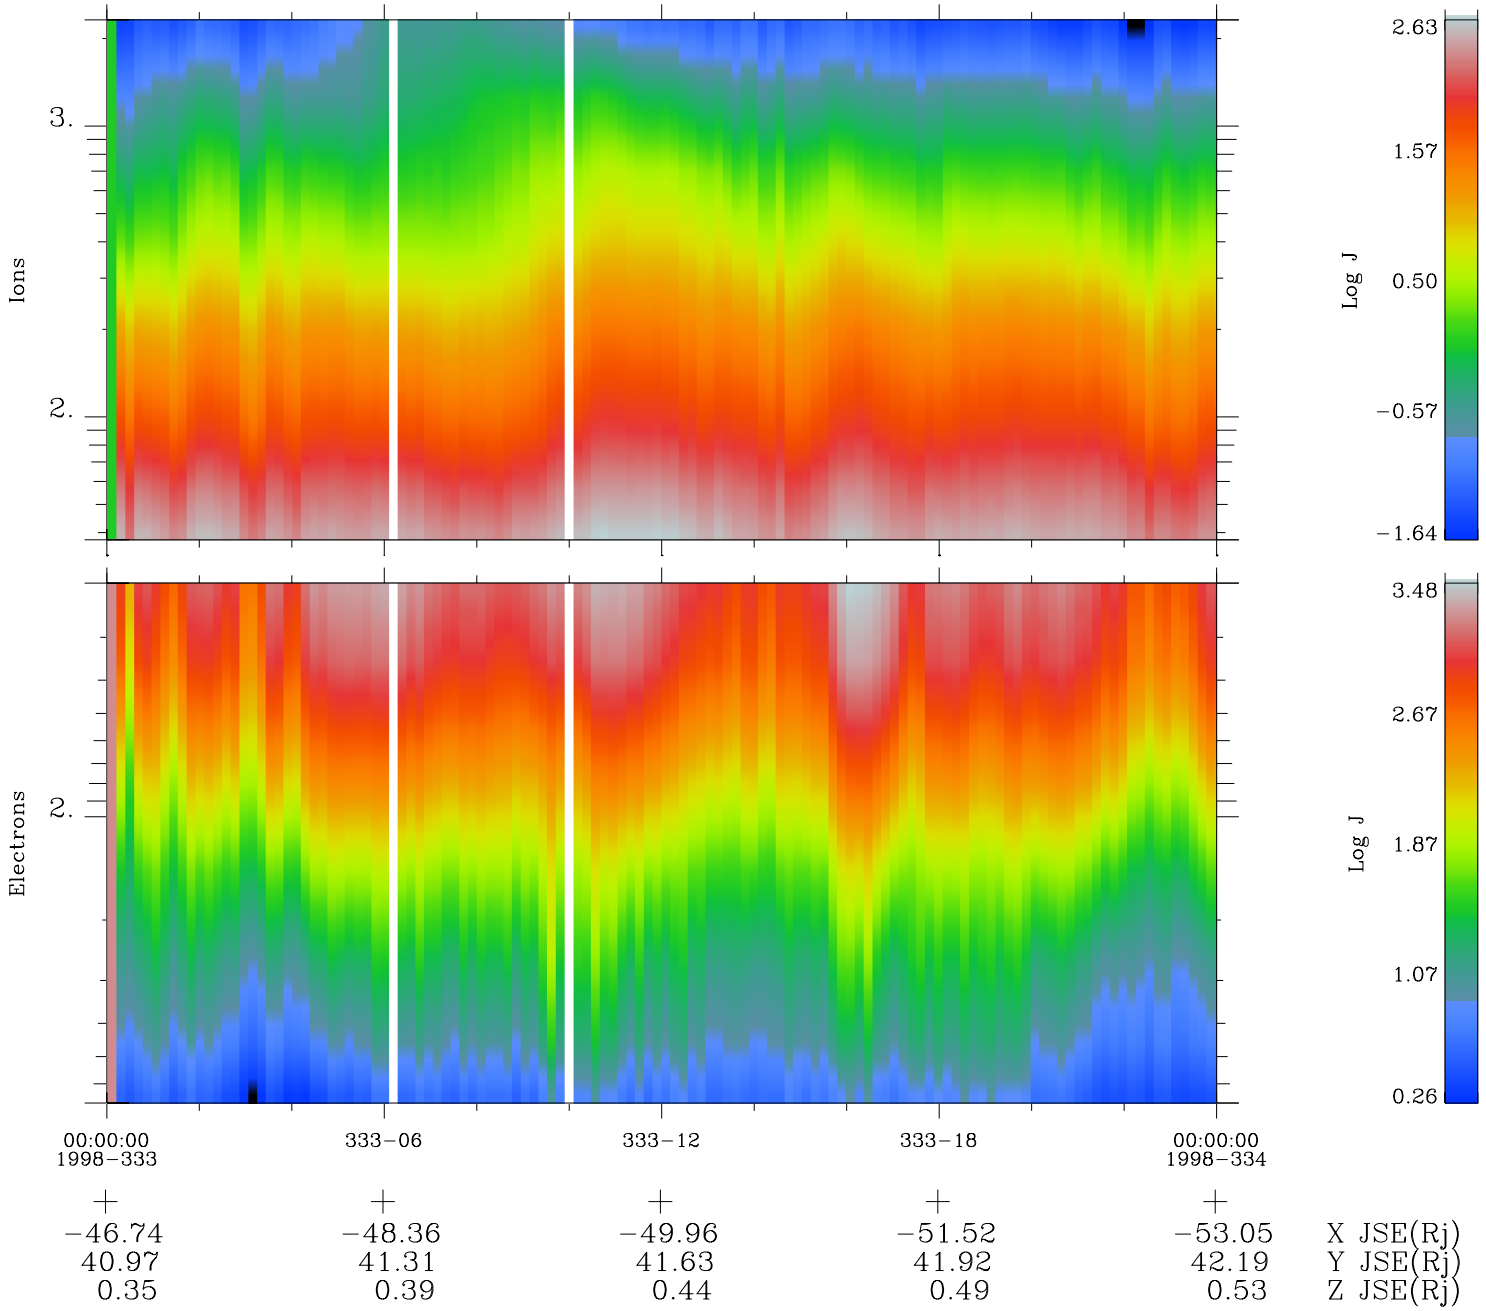

Galileo EPD Real Time Omni Spectrum 98333

Software Version: RTSPEC_OMNI V 1.20
 Data Production: 06-03-00
 Plot Production: Sun Sep 16 16:36:49 2001
 Color File: wondr3
 Geofactor File: 1.1

◇ = Jupiter look direction
 □ = Corotation look direction