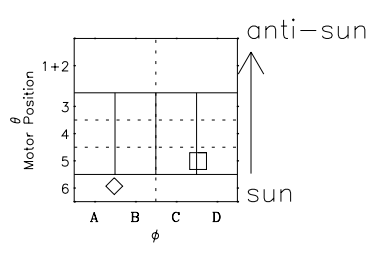

Galileo EPD Real Time Omni Spectrum 98333

Software Version: RTSPEC_OMNI V 1.20
 Data Production: 06-03-00
 Plot Production: Sun Sep 16 16:36:49 2001
 Color File: wondr3
 Geofactor File: 1.1

◇ = Jupiter look direction
 □ = Corotation look direction