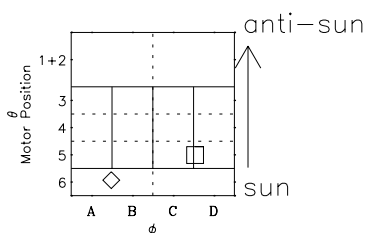

# Galileo EPD Real-Time Six-Sector 98333

Software Version: RTLINE\_R6 V 1.20  
Data Production: 06-03-00  
Plot Production: Sun Sep 16 16:38:48 2001

◇ = Jupiter look direction  
□ = Corotation look direction