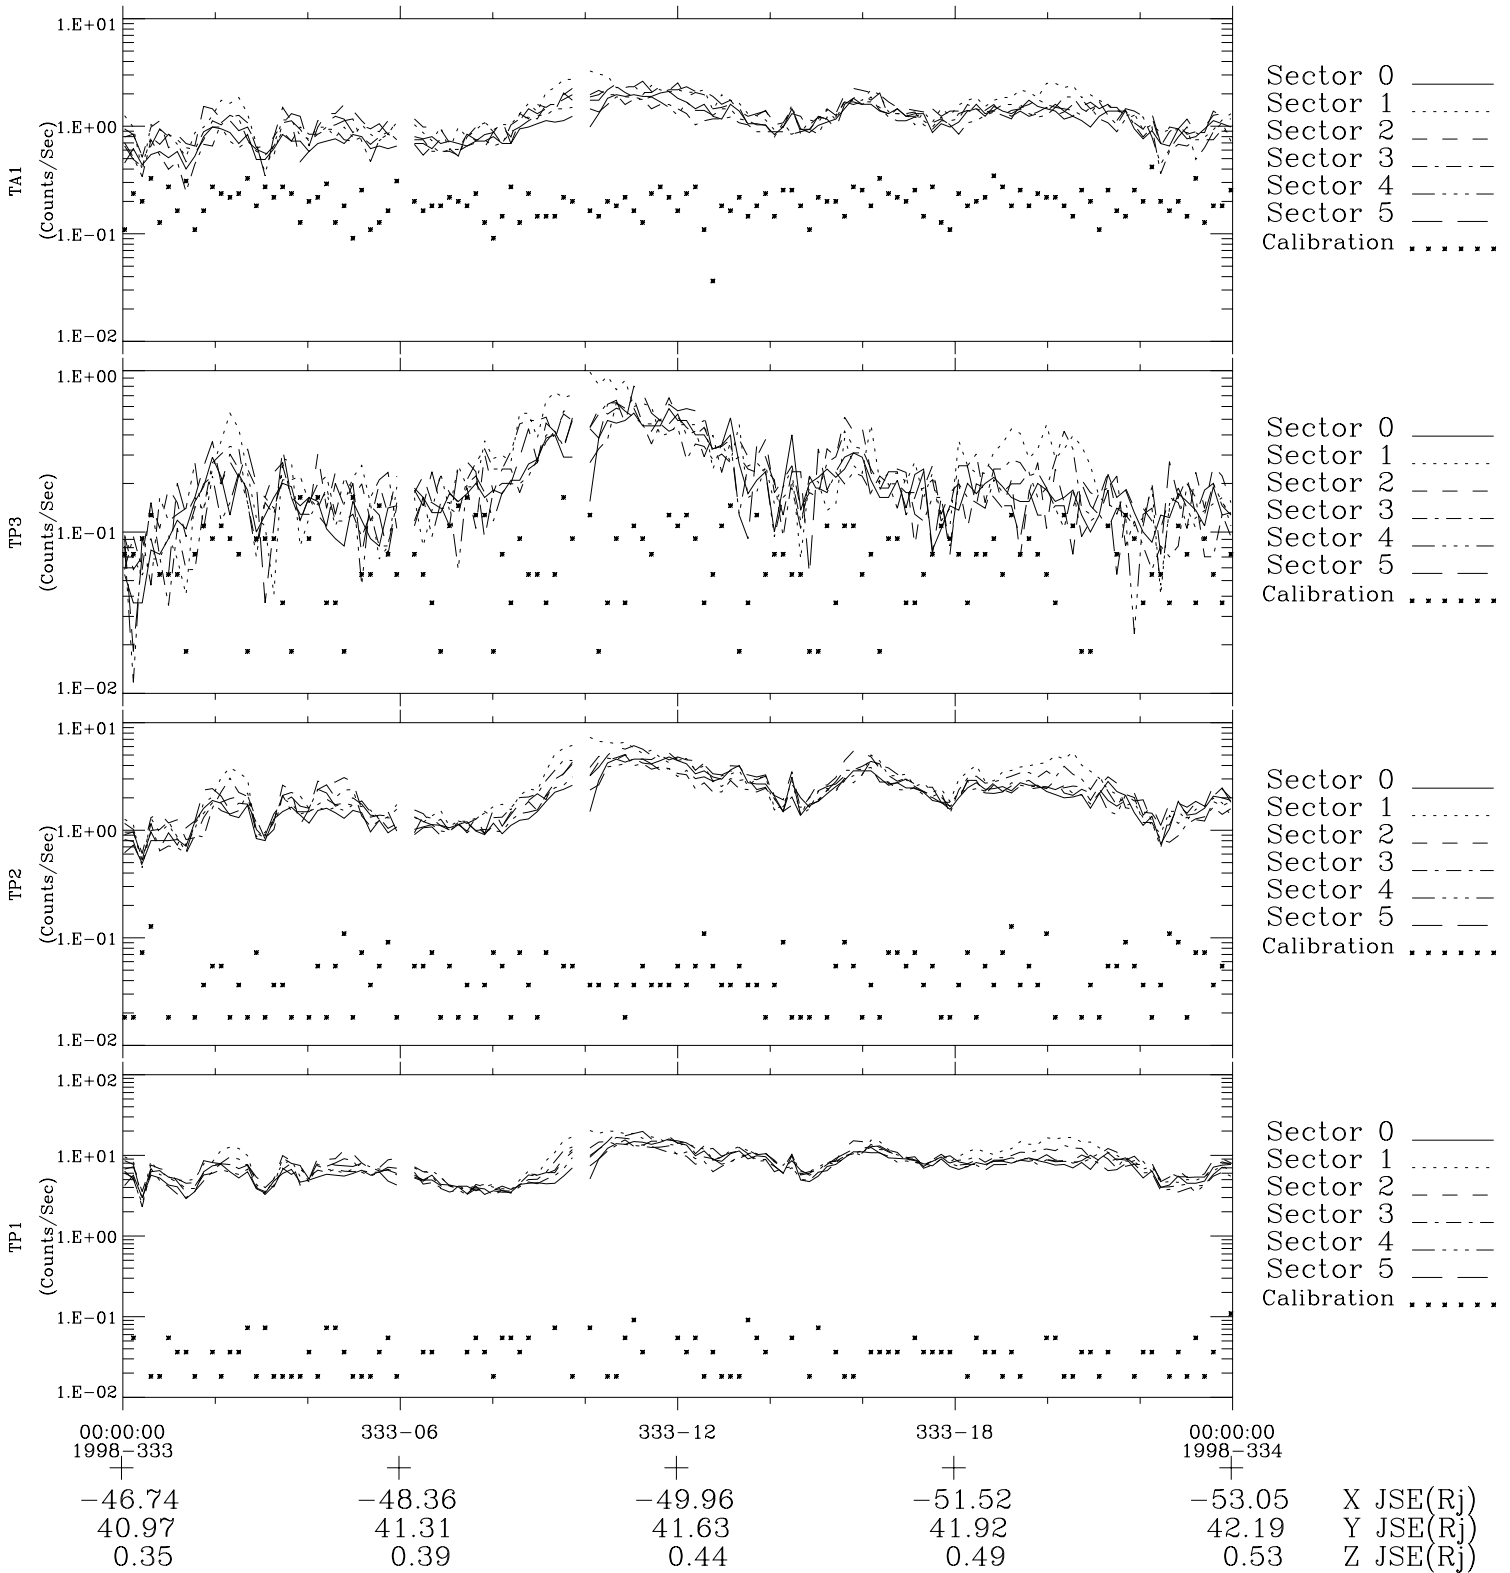

# Galileo EPD Real-Time Six-Sector 98333

Software Version: RTLINE\_R6 V 1.20  
Data Production: 06-03-00  
Plot Production: Sun Sep 16 16:38:48 2001

◇ = Jupiter look direction  
□ = Corotation look direction