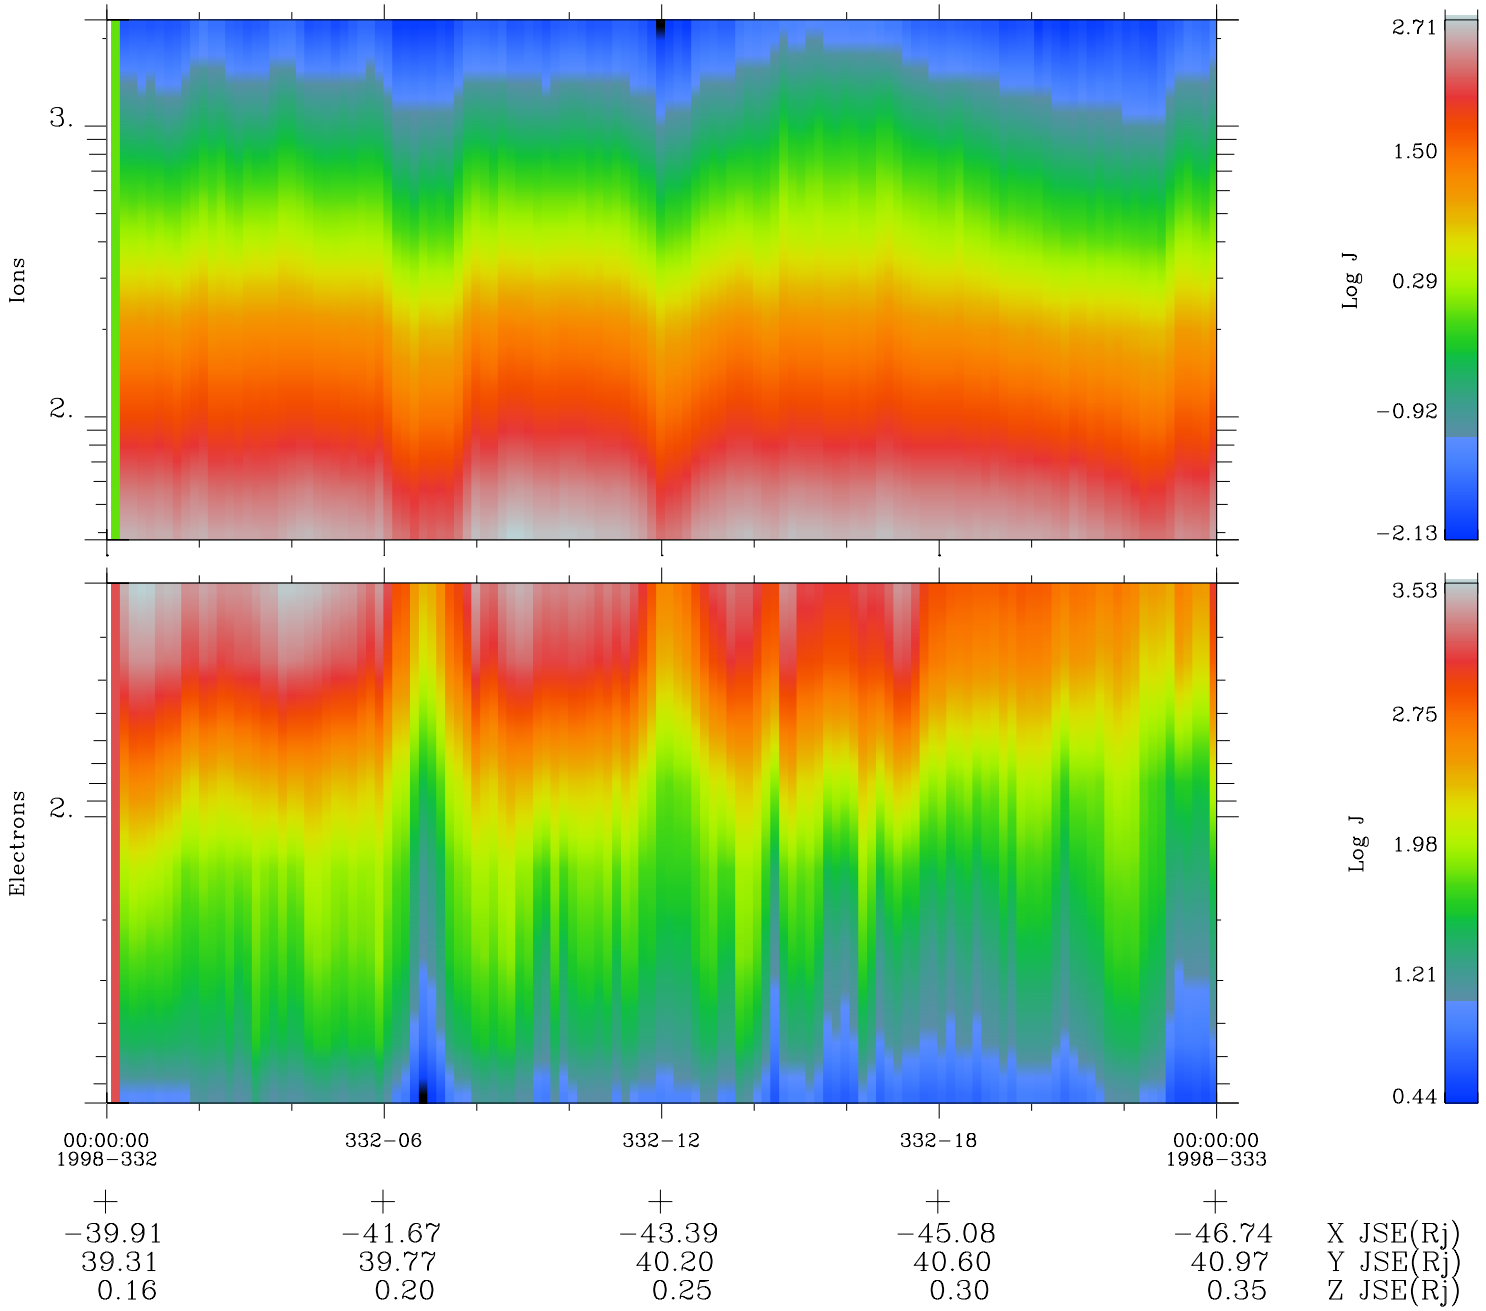

Galileo EPD Real Time Omni Spectrum 98332

Software Version: RTSPEC_OMNI V 1.20
 Data Production: 06-03-00
 Plot Production: Sun Sep 16 16:28:49 2001
 Color File: wondr3
 Geofactor File: 1.1

- ◇ = Jupiter look direction
- = Corotation look direction