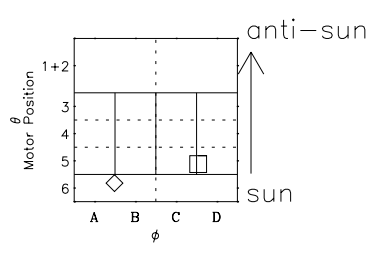

Galileo EPD Real Time Omni Spectrum 98332

Software Version: RTSPEC_OMNI V 1.20
 Data Production: 06-03-00
 Plot Production: Sun Sep 16 16:28:49 2001
 Color File: wondr3
 Geofactor File: 1.1

- ◇ = Jupiter look direction
- = Corotation look direction