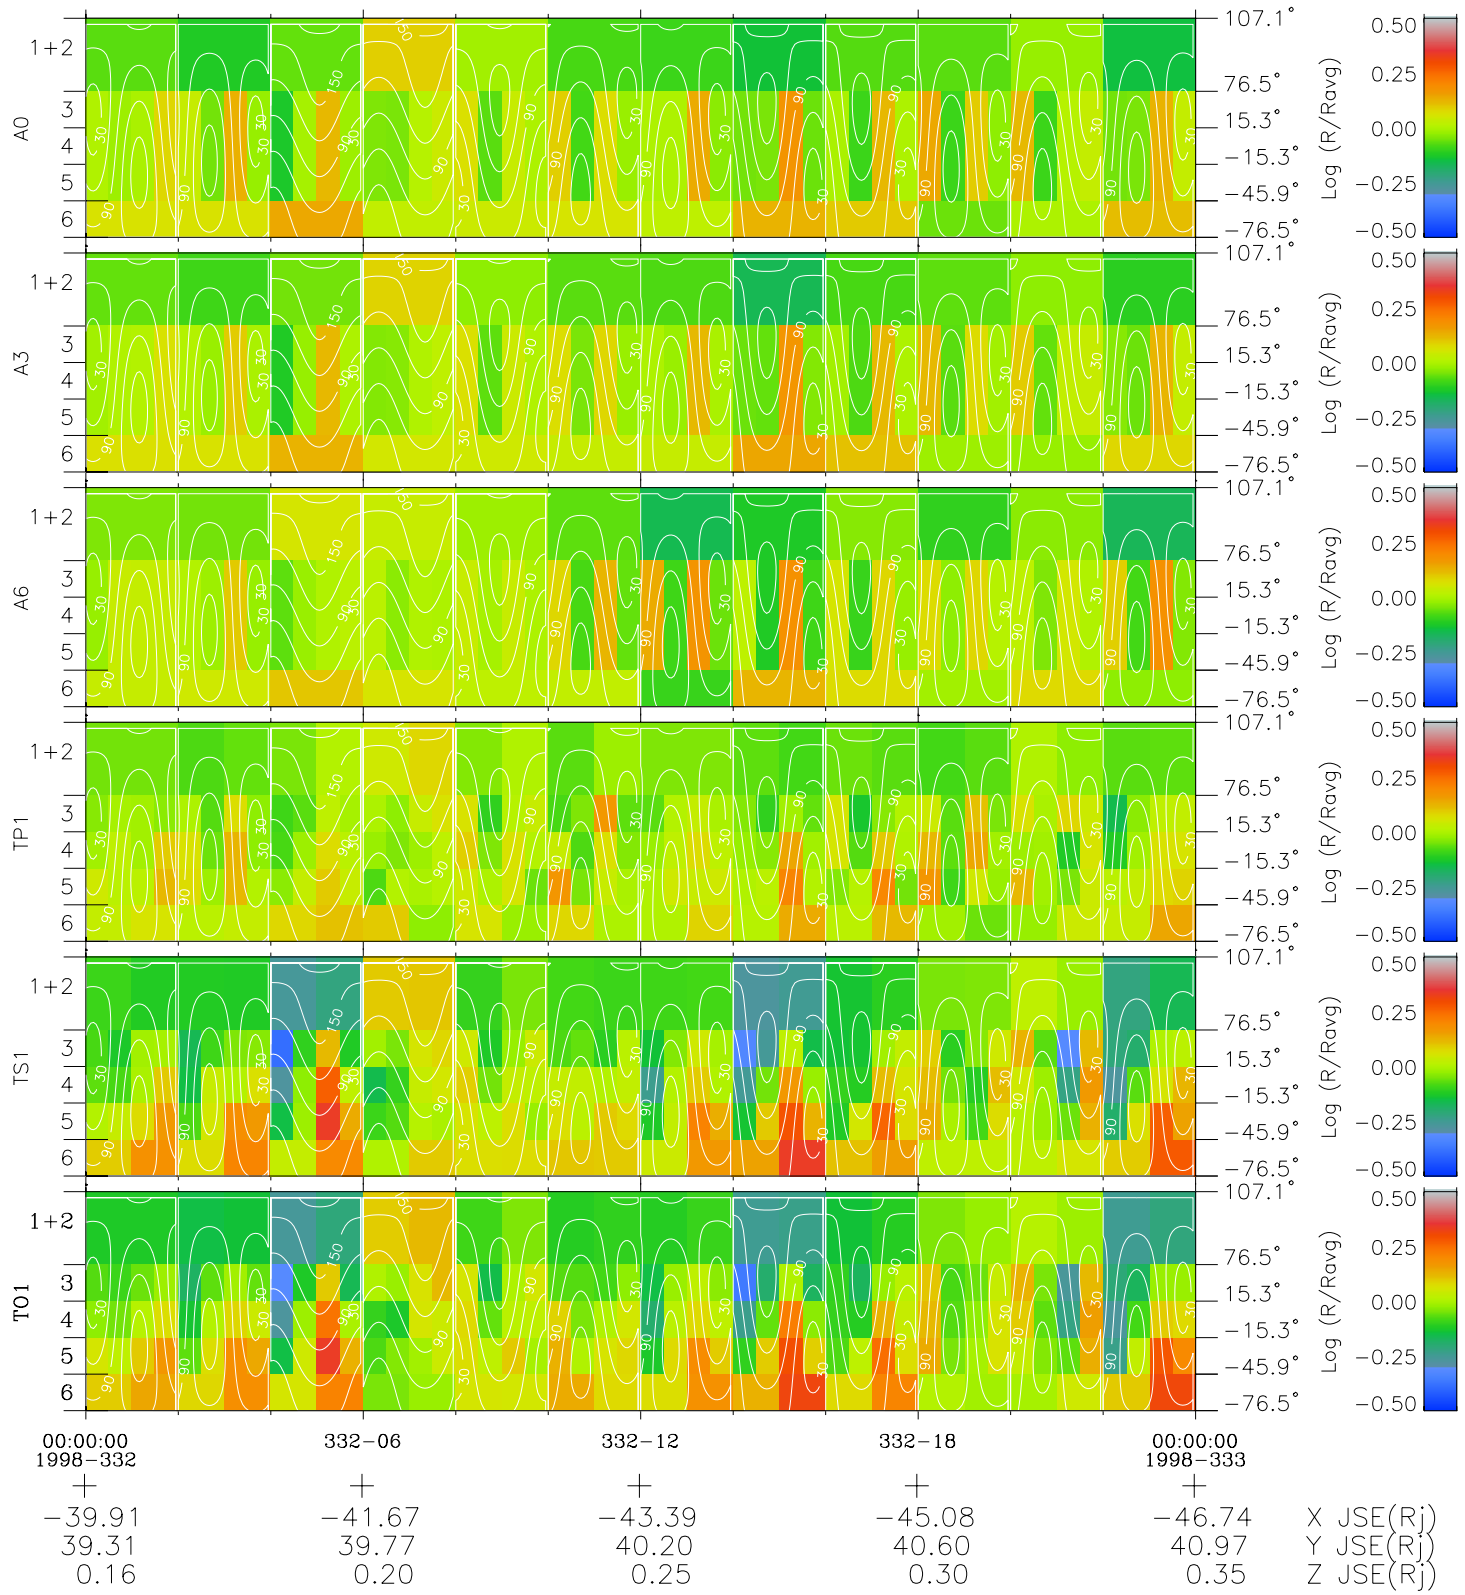

Galileo EPD Real Time All-Sky Anisotropies 98332

Software Version: RTSKY_MEAN V 1.20
 Data Production: 06-03-00
 Plot Production: Sun Sep 16 16:28:57 2001
 Color File: wondr3
 Geofactor File: 1.1

- ◇ = Jupiter look direction
- = Corotation look direction