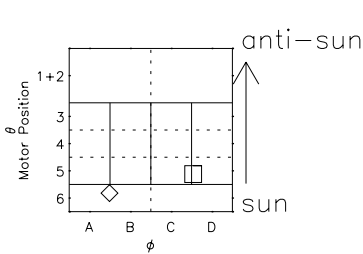

Galileo EPD Real Time All-Sky Anisotropies 98332

Software Version: RTSKY_MEAN V 1.20
 Data Production: 06-03-00
 Plot Production: Sun Sep 16 16:28:57 2001
 Color File: wondr3
 Geofactor File: 1.1

- ◇ = Jupiter look direction
- = Corotation look direction