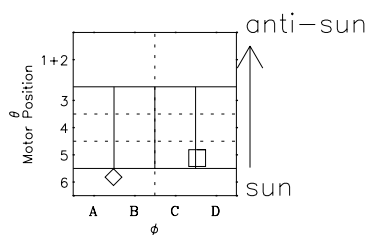

Galileo EPD Real-Time Omni 98332

Software Version: RTLINE_OMNI V 1.20
Data Production: 06-03-00
Plot Production: Sun Sep 16 16:30:44 2001

- ◇ = Jupiter look direction
- = Corotation look direction