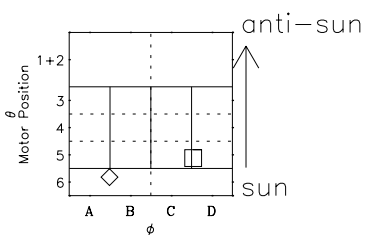

Galileo EPD Real-Time Six-Sector 98332

Software Version: RTLINE_R6 V 1.20
Data Production: 06-03-00
Plot Production: Sun Sep 16 16:30:51 2001

◇ = Jupiter look direction
□ = Corotation look direction