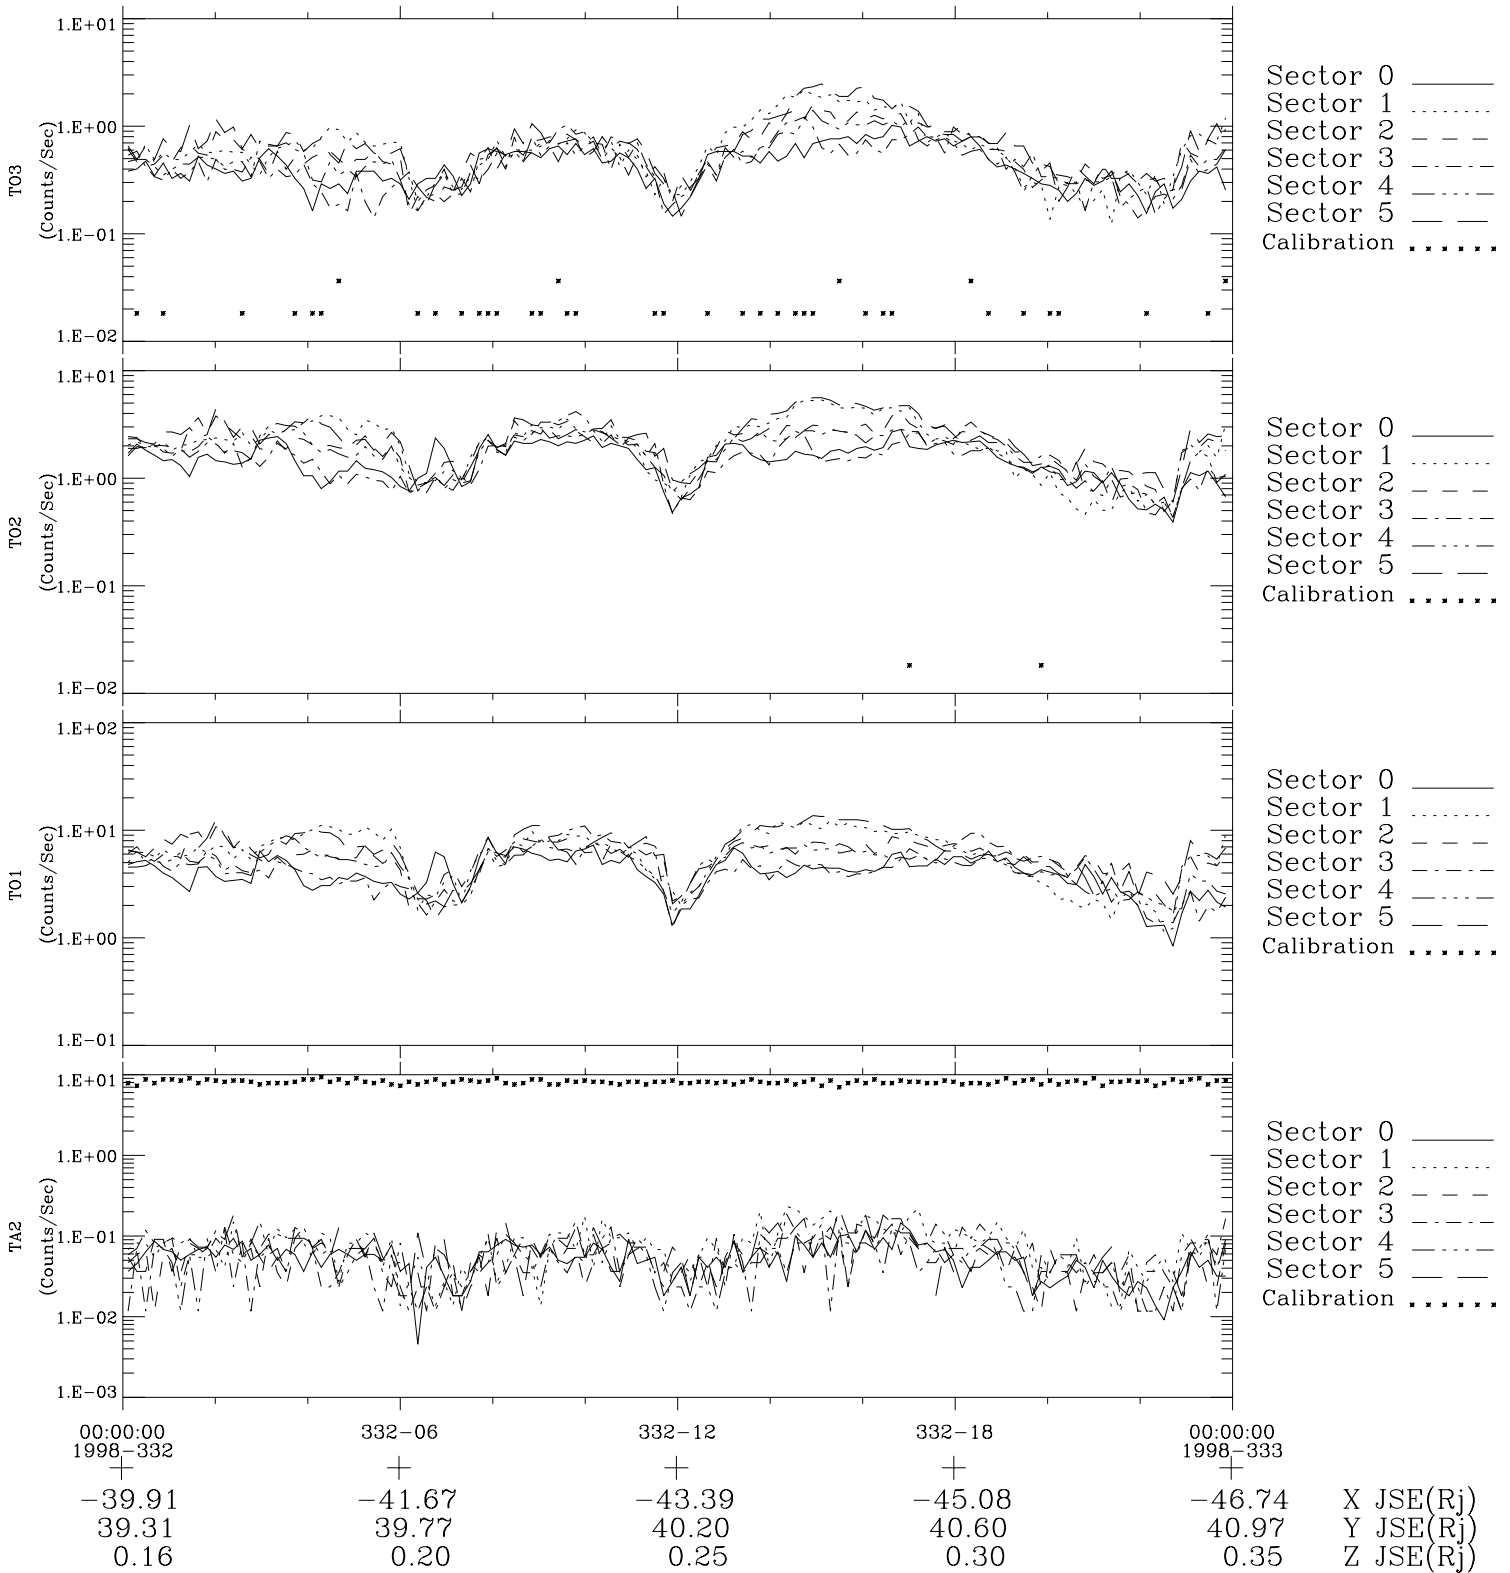

Galileo EPD Real-Time Six-Sector 98332

Software Version: RTLINE_R6 V 1.20
Data Production: 06-03-00
Plot Production: Sun Sep 16 16:30:51 2001

◇ = Jupiter look direction
□ = Corotation look direction