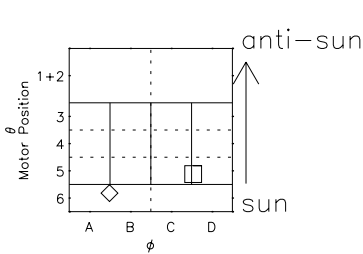

Galileo EPD Real Elevation Anisotropies 98332

Software Version: RTELEV_MEAN V 1.20
 Data Production: 06-03-00
 Plot Production: Sun Sep 16 16:29:45 2001
 Color File: wondr3
 Geofactor File: 1.1

◇ = Jupiter look direction
 □ = Corotation look direction