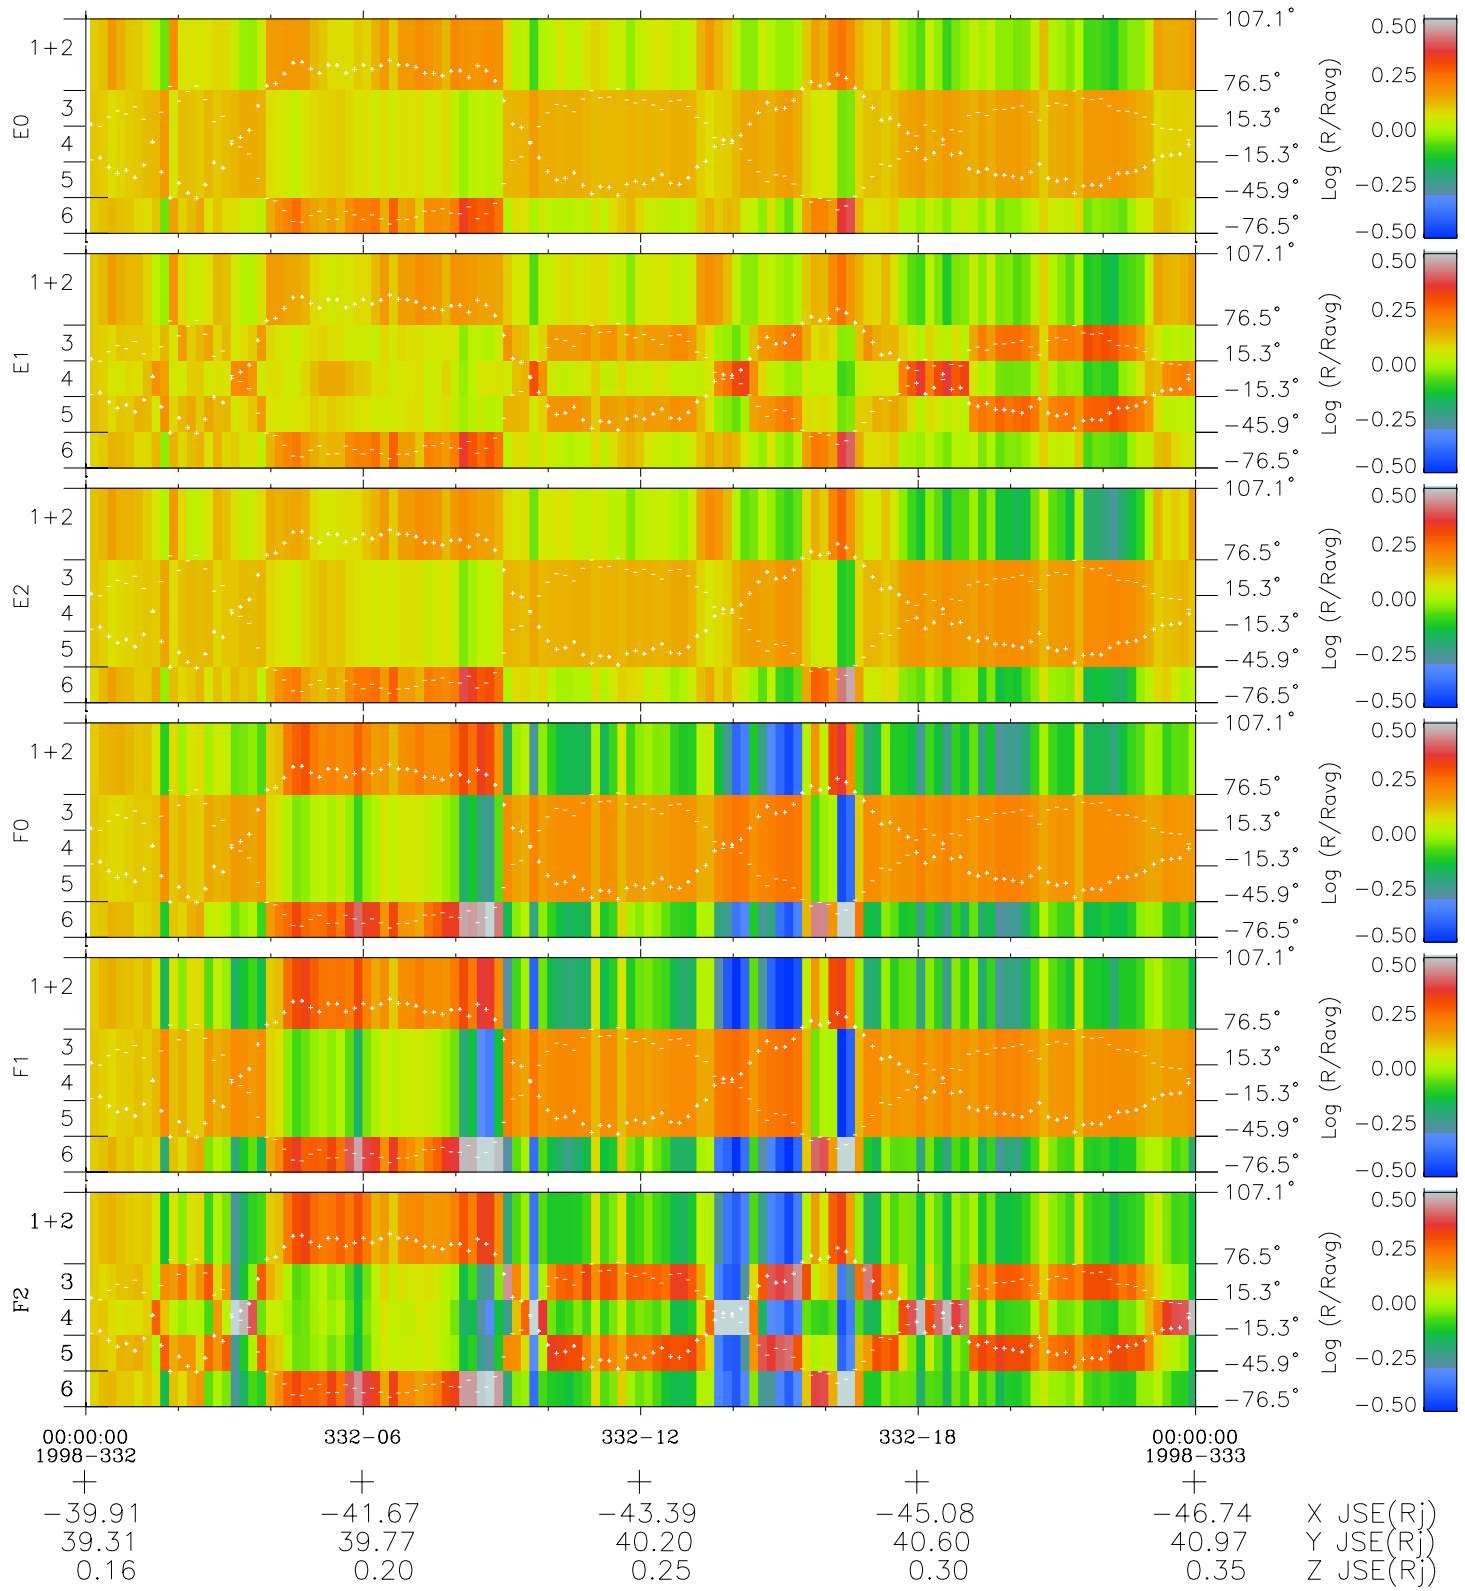

Galileo EPD Real Elevation Anisotropies 98332

Software Version: RTELEV_MEAN V 1.20
 Data Production: 06-03-00
 Plot Production: Sun Sep 16 16:29:45 2001
 Color File: wondr3
 Geofactor File: 1.1

◇ = Jupiter look direction
 □ = Corotation look direction