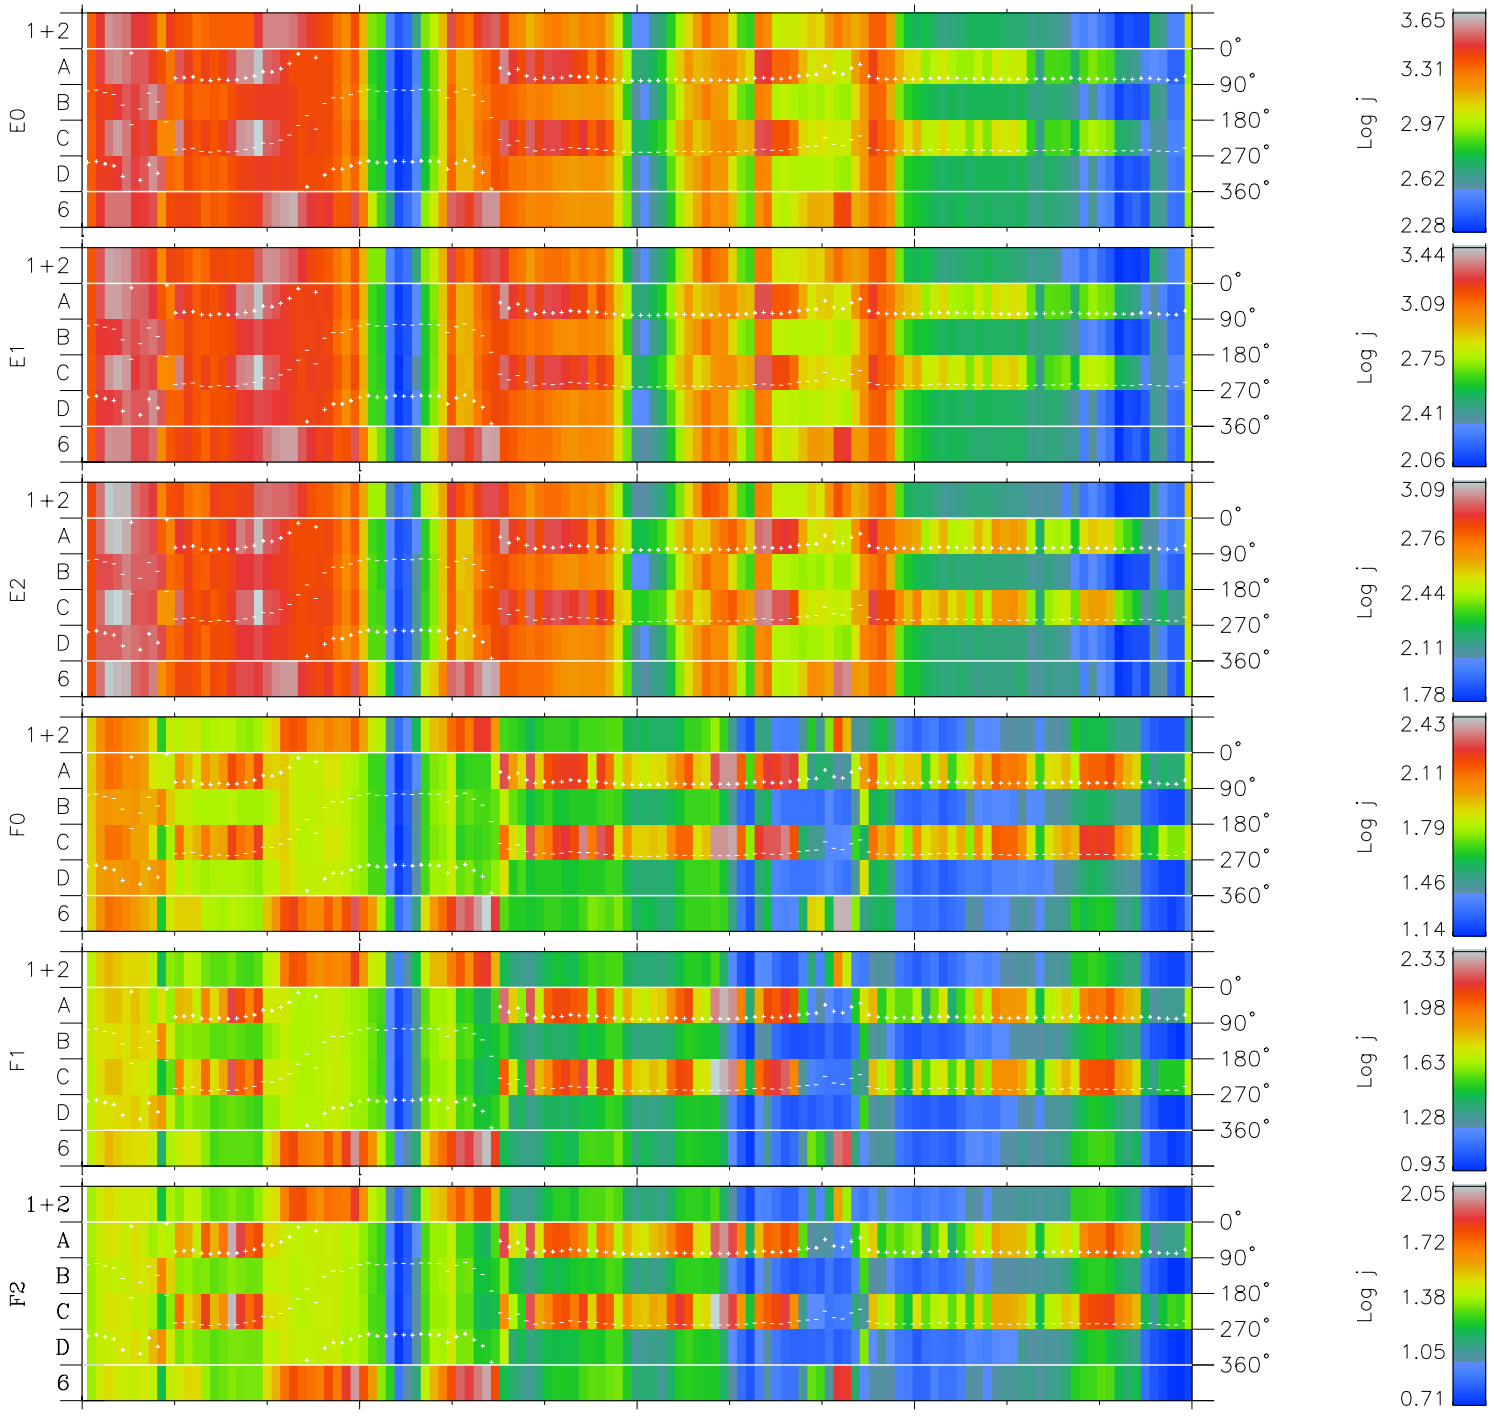

# Galileo EPD Real Time Azimuth Anisotropies 98332

Software Version: RTAZIM\_FLUX V 1.20  
Data Production: 06-03-00  
Plot Production: Sun Sep 16 16:30:28 2001  
Color File: wondr3  
Geofactor File: 1.1

00:00:00 1998-332	332-06	332-12	332-18	00:00:00 1998-333	
+	+	+	+	+	
-39.91	-41.67	-43.39	-45.08	-46.74	X JSE(R <sub>j</sub> )
39.31	39.77	40.20	40.60	40.97	Y JSE(R <sub>j</sub> )
0.16	0.20	0.25	0.30	0.35	Z JSE(R <sub>j</sub> )

- ◇ = Jupiter look direction
- = Corotation look direction