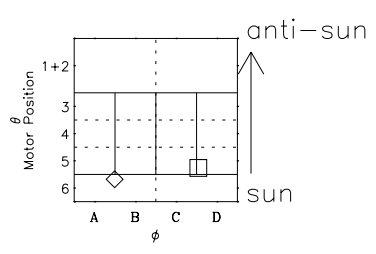

Galileo EPD Real Time Omni Spectrum 98331

Software Version: RTSPEC_OMNI V 1.20
 Data Production: 06-03-00
 Plot Production: Sun Sep 16 16:20:50 2001
 Color File: wondr3
 Geofactor File: 1.1

◇ = Jupiter look direction
 □ = Corotation look direction