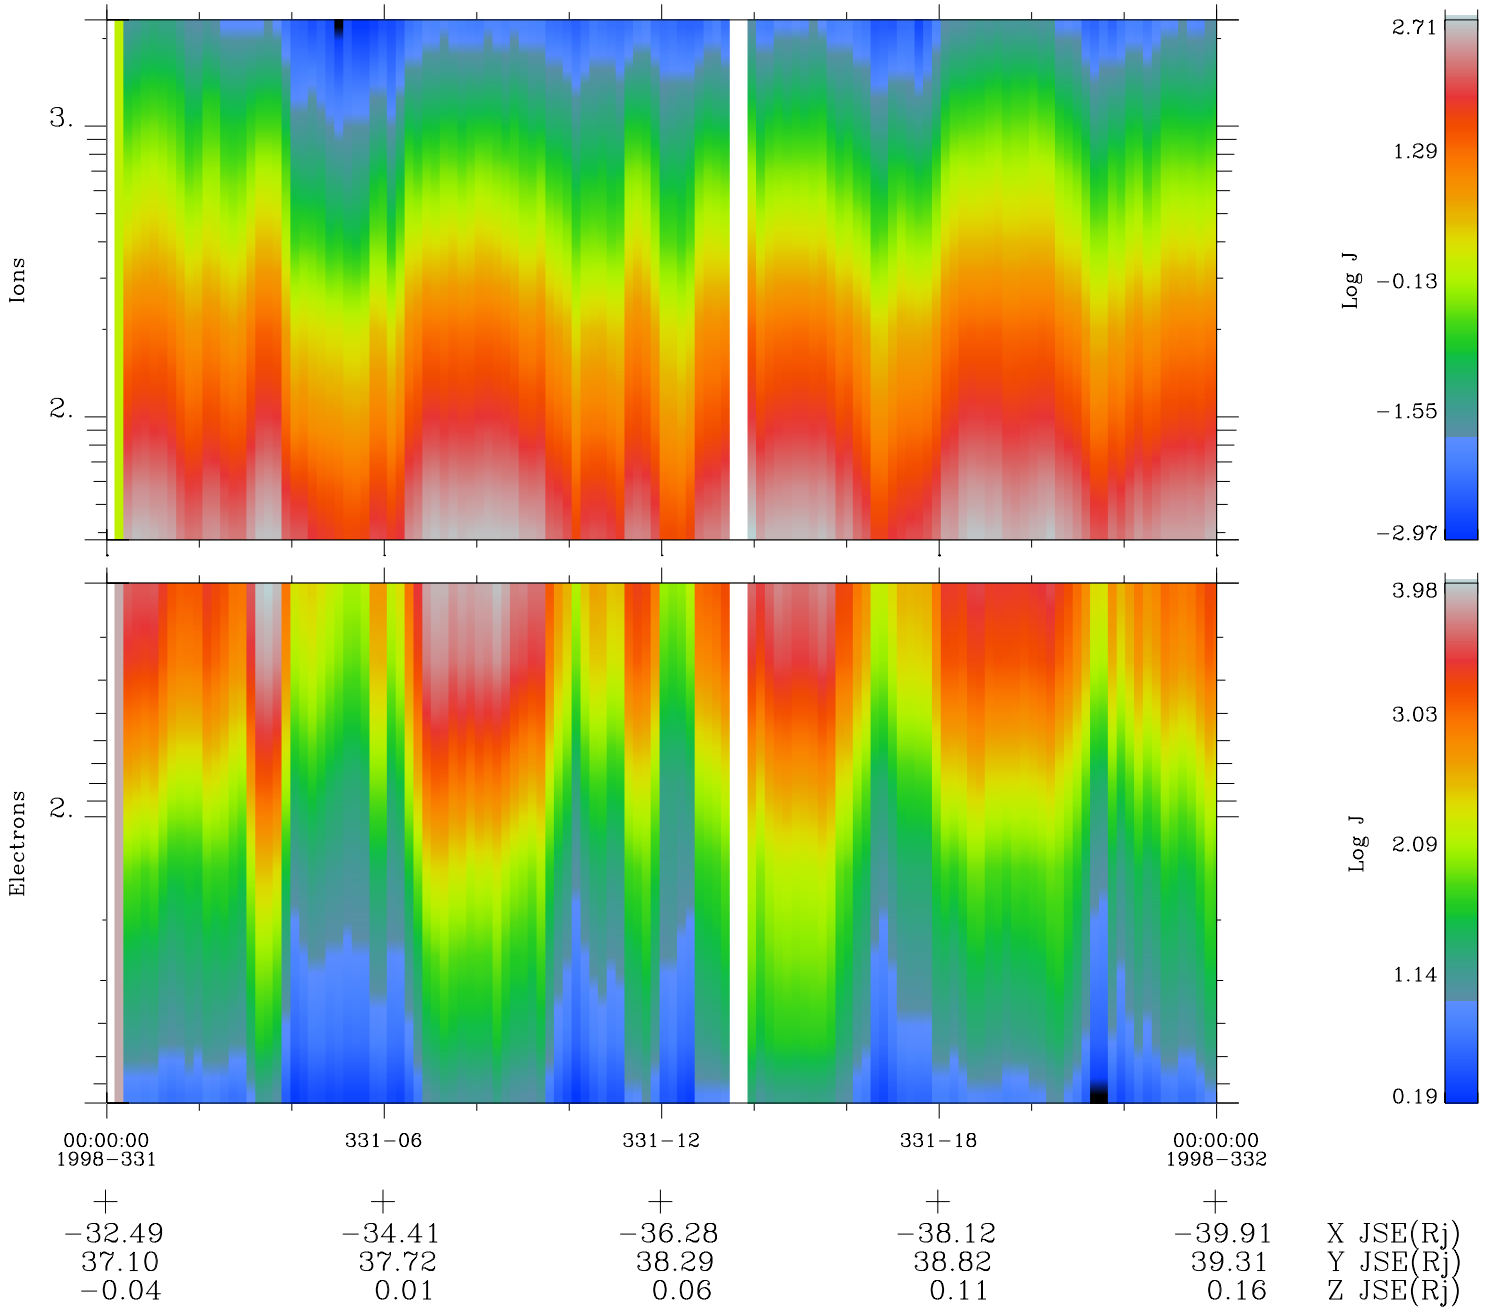

Galileo EPD Real Time Omni Spectrum 98331

Software Version: RTSPEC_OMNI V 1.20
 Data Production: 06-03-00
 Plot Production: Sun Sep 16 16:20:50 2001
 Color File: wondr3
 Geofactor File: 1.1

◇ = Jupiter look direction
 □ = Corotation look direction