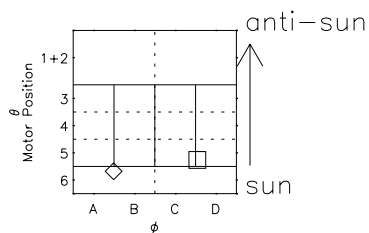

# Galileo EPD Real Time R6 Ions Spectra 98331

Software Version: RTSPEC\_R6 V 1.20  
 Data Production: 06-03-00  
 Plot Production: Sun Sep 16 16:20:37 2001  
 Color File: wondr3  
 Geofactor File: 1.1

- ◇ = Jupiter look direction
- = Corotation look direction