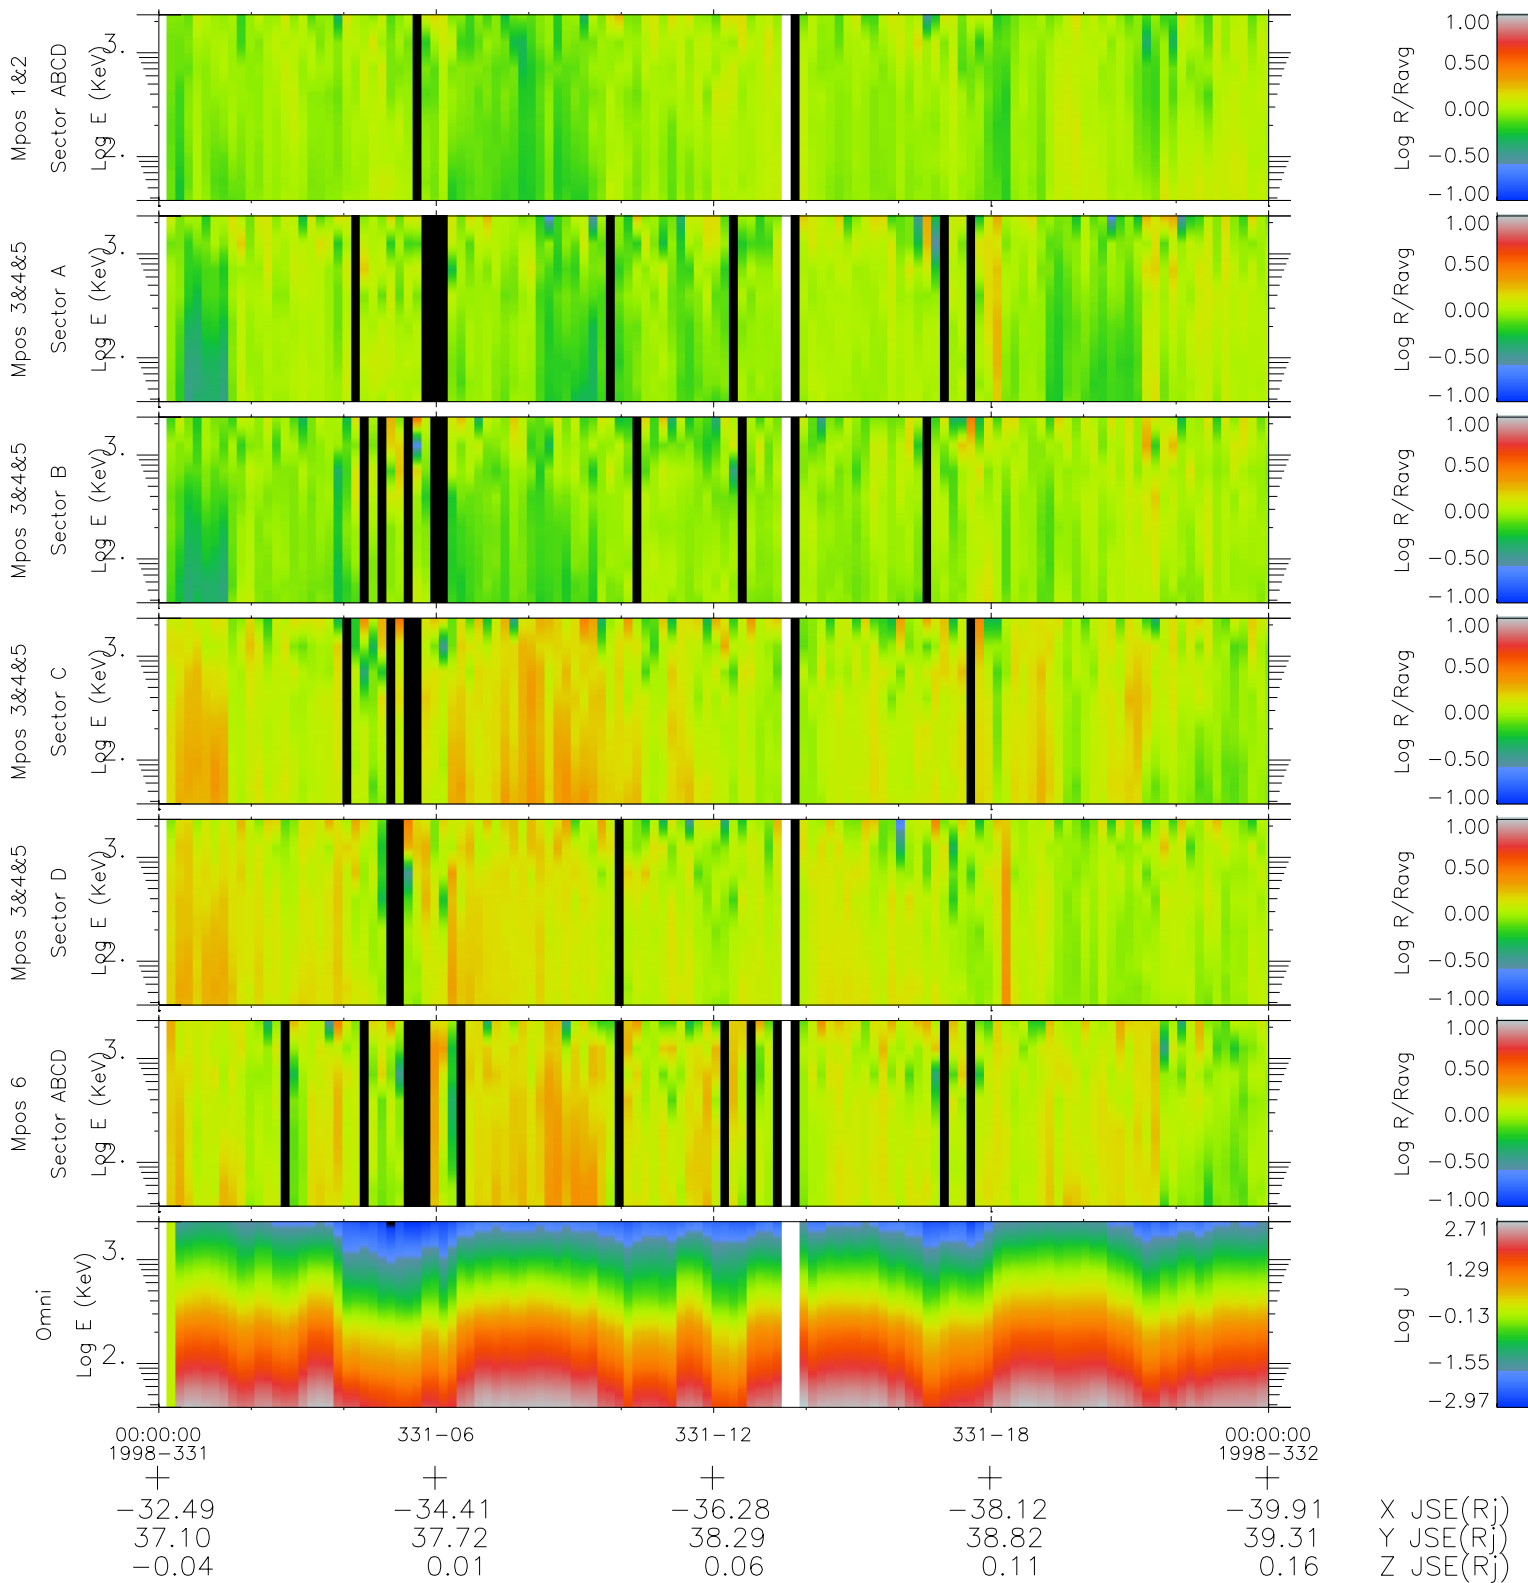

# Galileo EPD Real Time R6 Ions Spectra 98331

Software Version: RTSPEC\_R6 V 1.20  
 Data Production: 06-03-00  
 Plot Production: Sun Sep 16 16:20:37 2001  
 Color File: wondr3  
 Geofactor File: 1.1

- ◇ = Jupiter look direction
- = Corotation look direction