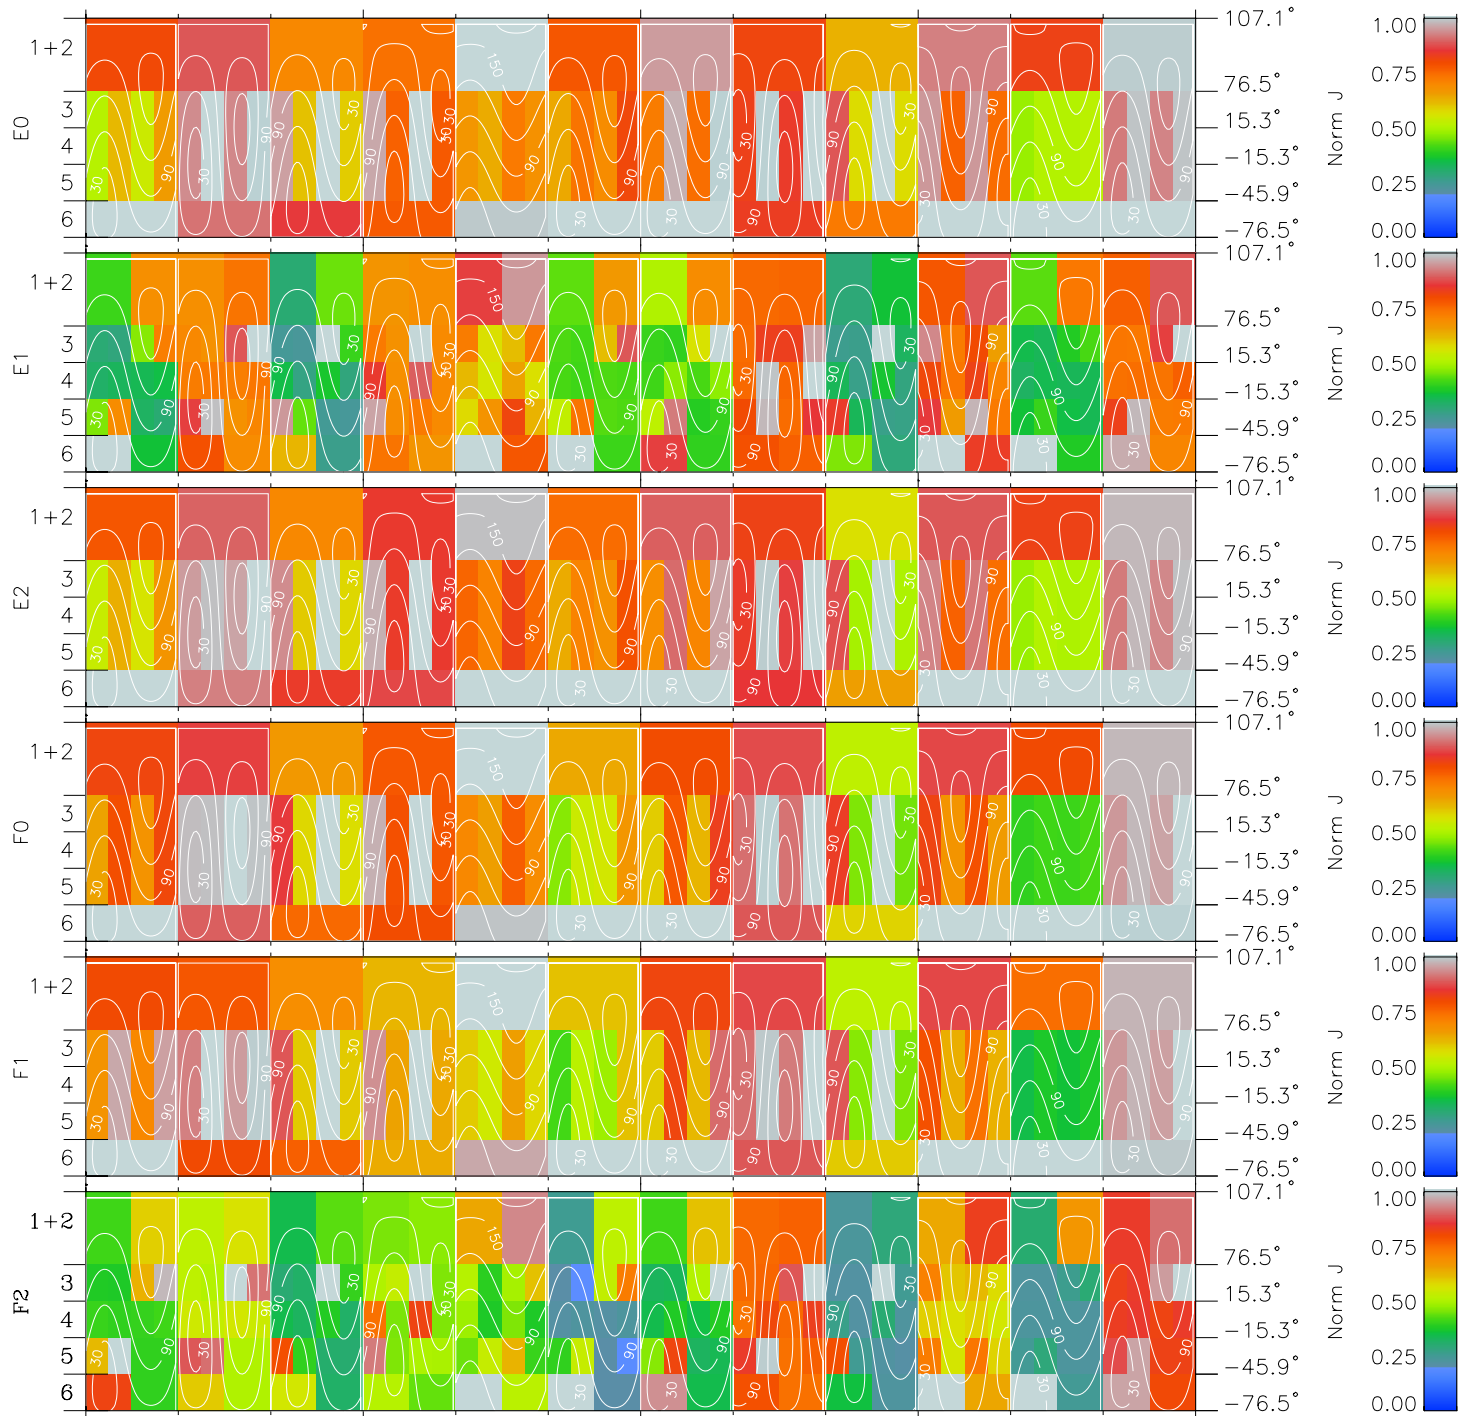

Galileo EPD Real Time All-Sky Anisotropies 98331

Software Version: RTSKY_NORM V 1.20
Data Production: 06-03-00
Plot Production: Sun Sep 16 16:21:32 2001
Color File: wondr3
Geofactor File: 1.1

00:00:00 1998-331	331-06	331-12	331-18	00:00:00 1998-332	
+	+	+	+	+	X JSE(R _j)
-32.49	-34.41	-36.28	-38.12	-39.91	Y JSE(R _j)
37.10	37.72	38.29	38.82	39.31	Z JSE(R _j)
-0.04	0.01	0.06	0.11	0.16	

◇ = Jupiter look direction
□ = Corotation look direction