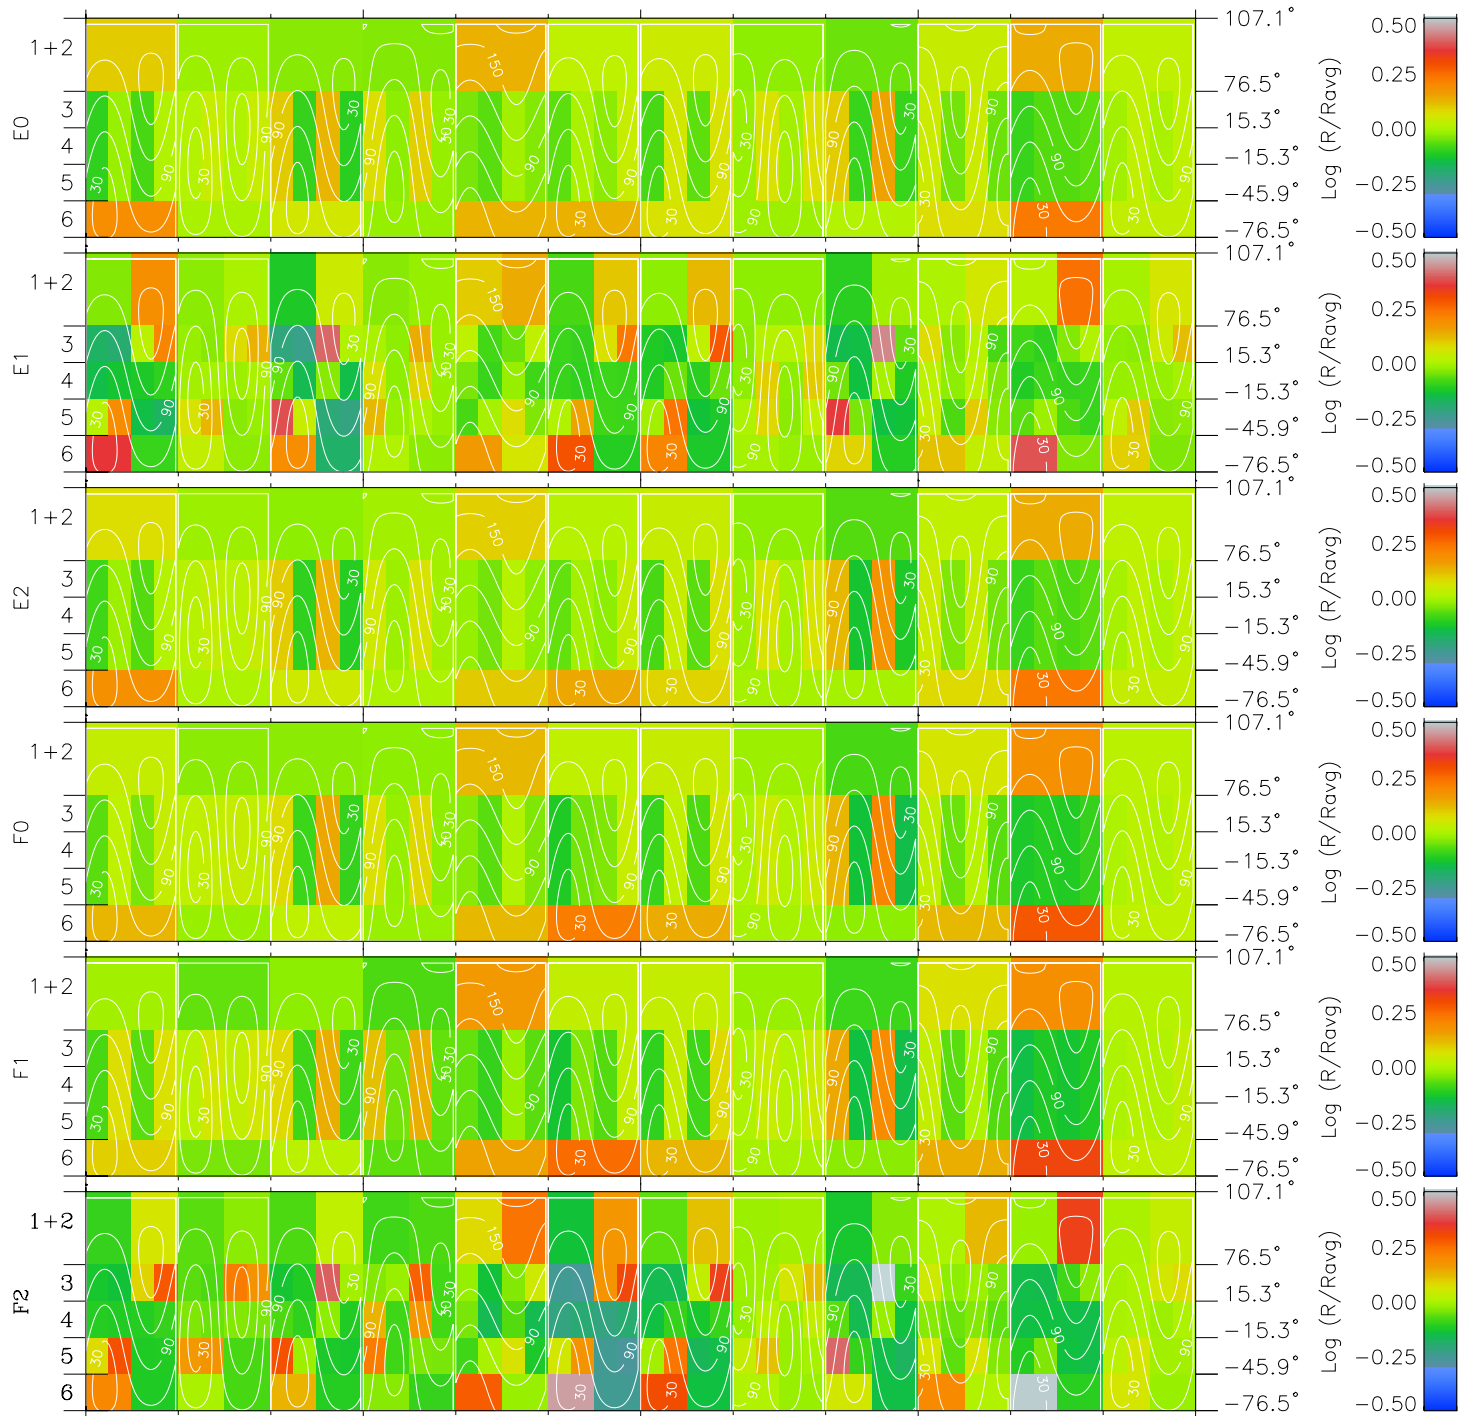

Galileo EPD Real Time All-Sky Anisotropies 98331

Software Version: RTSKY_MEAN V 1.20
 Data Production: 06-03-00
 Plot Production: Sun Sep 16 16:21:04 2001
 Color File: wondr3
 Geofactor File: 1.1

00:00:00 1998-331	331-06	331-12	331-18	00:00:00 1998-332	
+	+	+	+	+	
-32.49	-34.41	-36.28	-38.12	-39.91	X JSE(R _j)
37.10	37.72	38.29	38.82	39.31	Y JSE(R _j)
-0.04	0.01	0.06	0.11	0.16	Z JSE(R _j)

- ◇ = Jupiter look direction
- = Corotation look direction