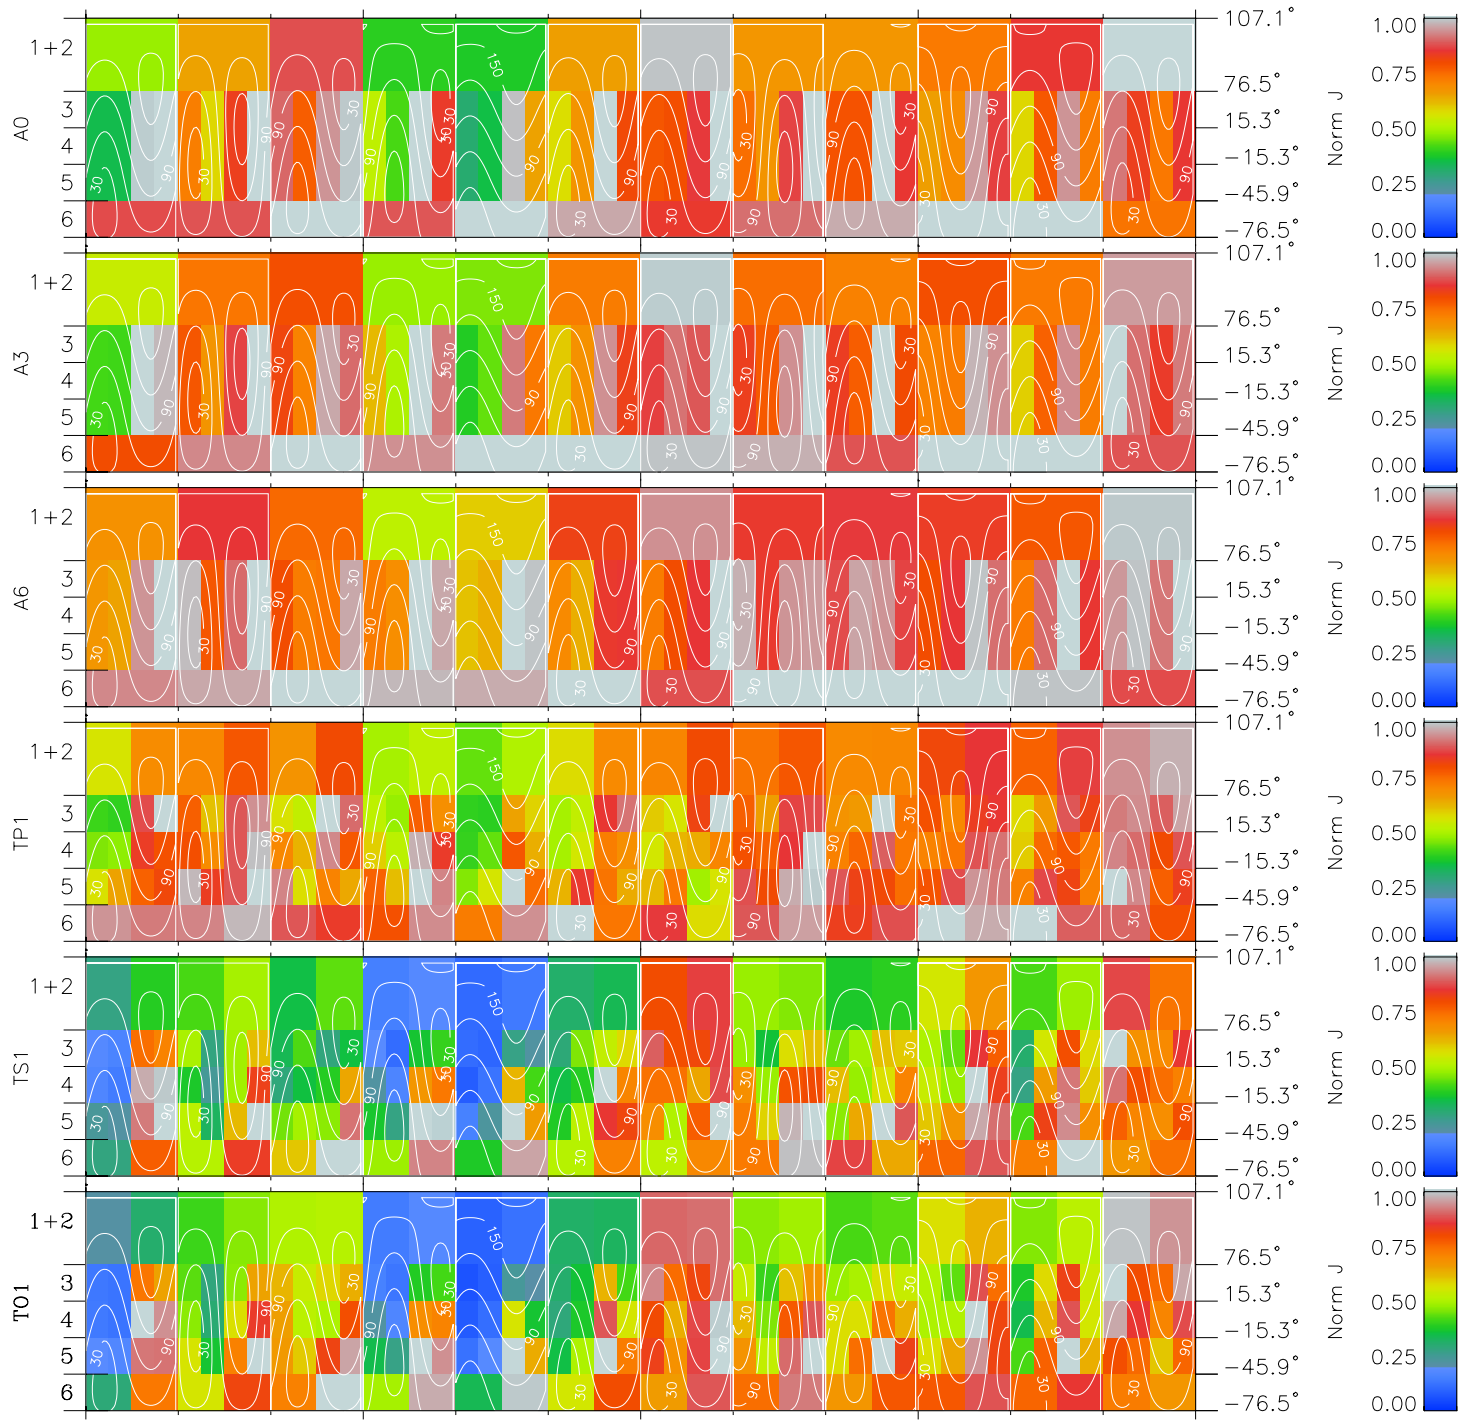

Galileo EPD Real Time All-Sky Anisotropies 98331

Software Version: RTSKY_NORM V 1.20
Data Production: 06-03-00
Plot Production: Sun Sep 16 16:21:25 2001
Color File: wondr3
Geofactor File: 1.1

00:00:00 1998-331	331-06	331-12	331-18	00:00:00 1998-332	
+	+	+	+	+	X JSE(R _j)
-32.49	-34.41	-36.28	-38.12	-39.91	Y JSE(R _j)
37.10	37.72	38.29	38.82	39.31	Z JSE(R _j)
-0.04	0.01	0.06	0.11	0.16	

- ◇ = Jupiter look direction
- = Corotation look direction