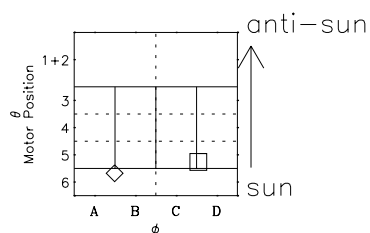

Galileo EPD Real-Time Omni 98331

Software Version: RTLINE_OMNI V 1.20
Data Production: 06-03-00
Plot Production: Sun Sep 16 16:22:46 2001

- ◇ = Jupiter look direction
- = Corotation look direction