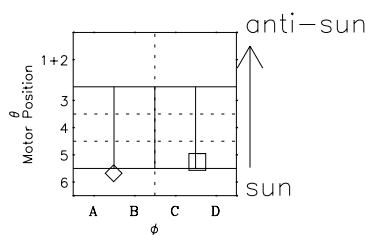

Galileo EPD Real-Time Omni 98331

Software Version: RTLINE_OMNI V 1.20
Data Production: 06-03-00
Plot Production: Sun Sep 16 16:22:44 2001

◇ = Jupiter look direction
□ = Corotation look direction