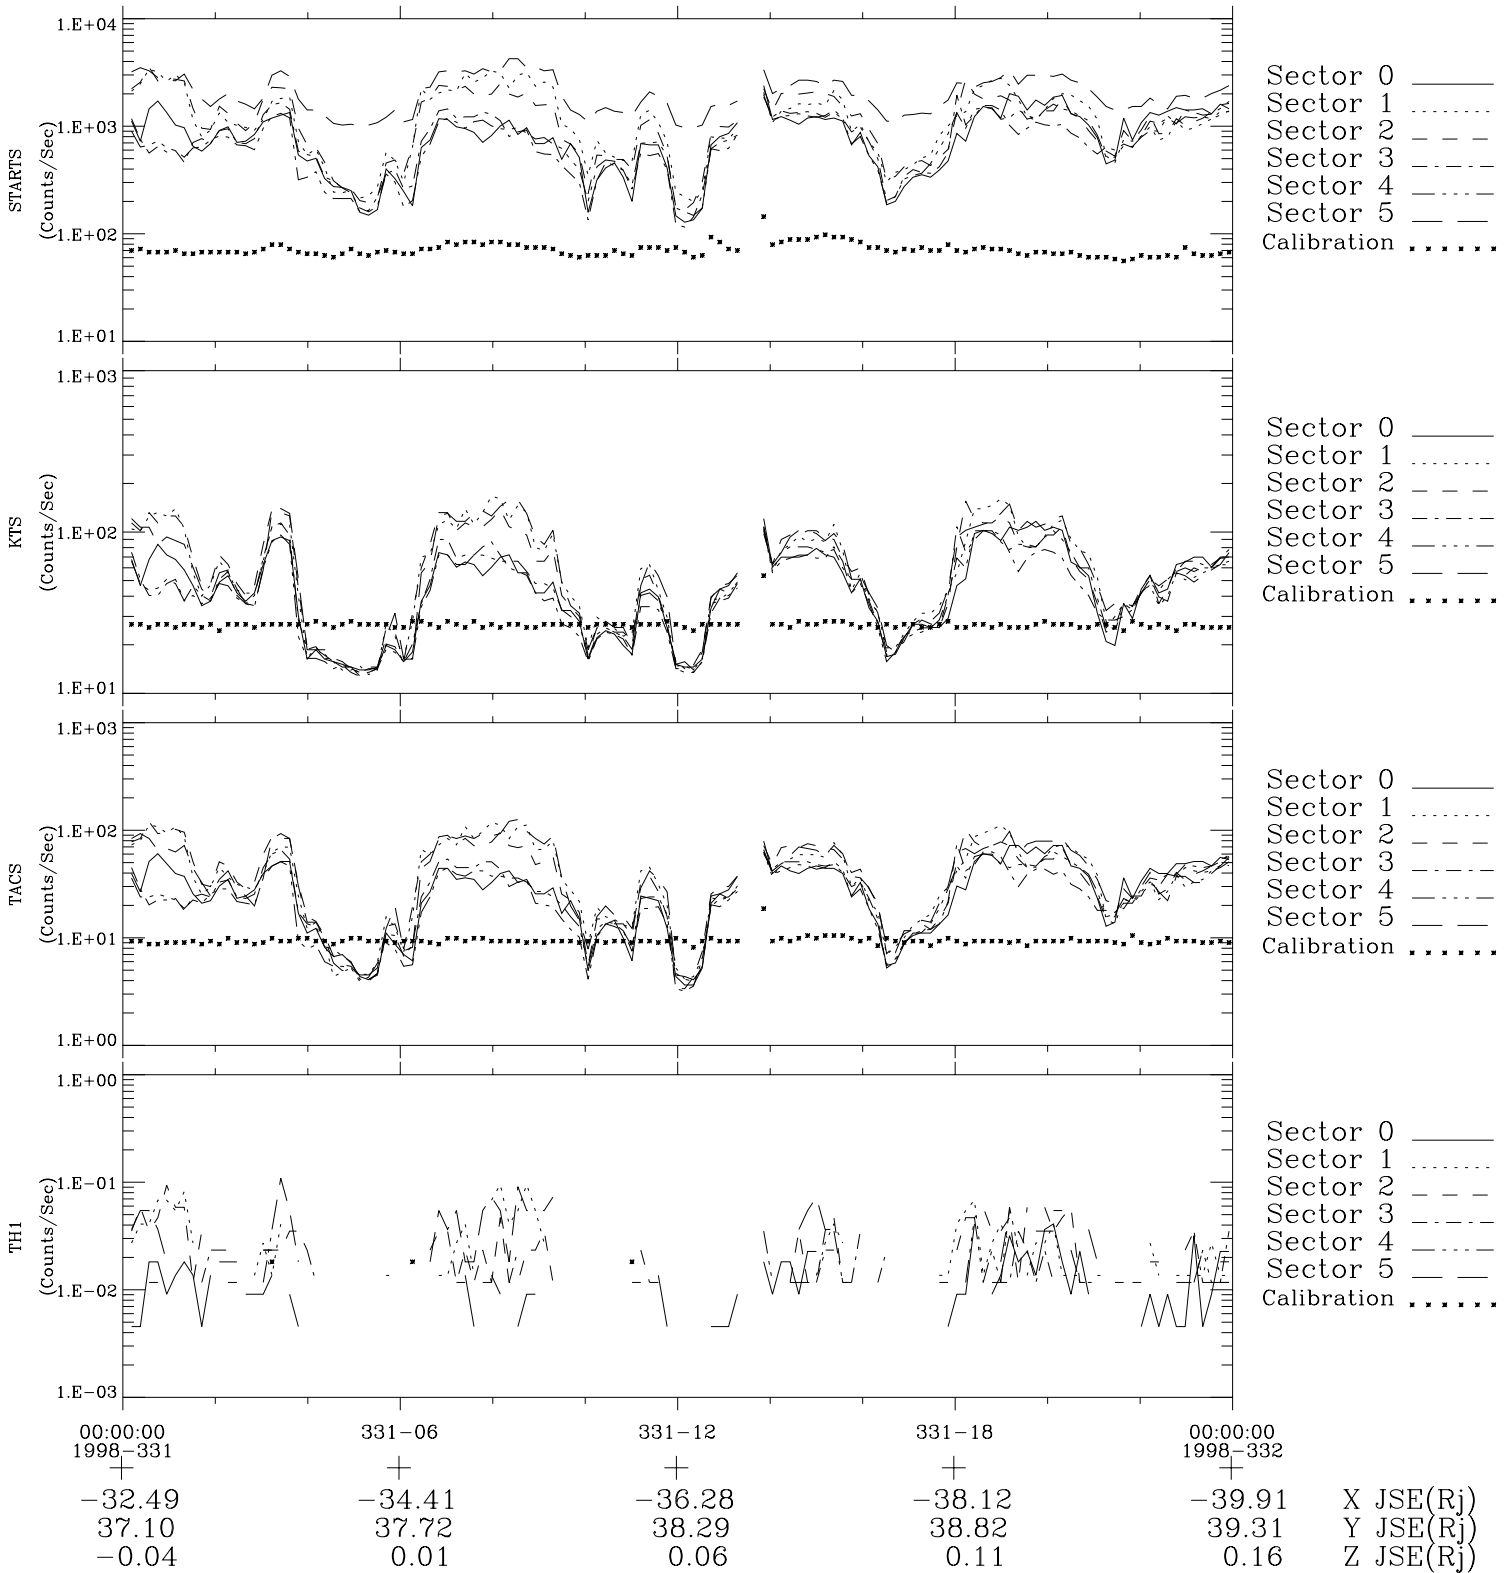

Galileo EPD Real-Time Six-Sector 98331

Software Version: RTLINE_R6 V 1.20
Data Production: 06-03-00
Plot Production: Sun Sep 16 16:22:53 2001

◇ = Jupiter look direction
□ = Corotation look direction