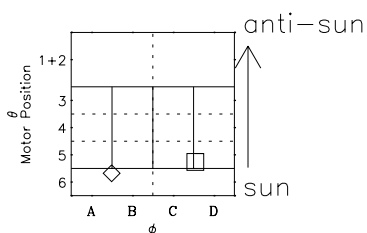

Galileo EPD Real-Time Six-Sector 98331

Software Version: RTLINE_R6 V 1.20
Data Production: 06-03-00
Plot Production: Sun Sep 16 16:22:53 2001

◇ = Jupiter look direction
□ = Corotation look direction