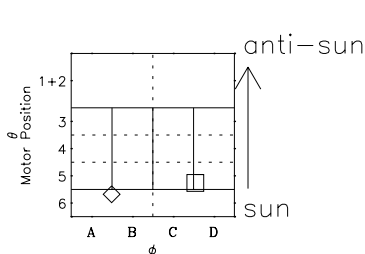

Galileo EPD Real-Time Six-Sector 98331

Software Version: RTLINE_R6 V 1.20
Data Production: 06-03-00
Plot Production: Sun Sep 16 16:22:52 2001

◇ = Jupiter look direction
□ = Corotation look direction