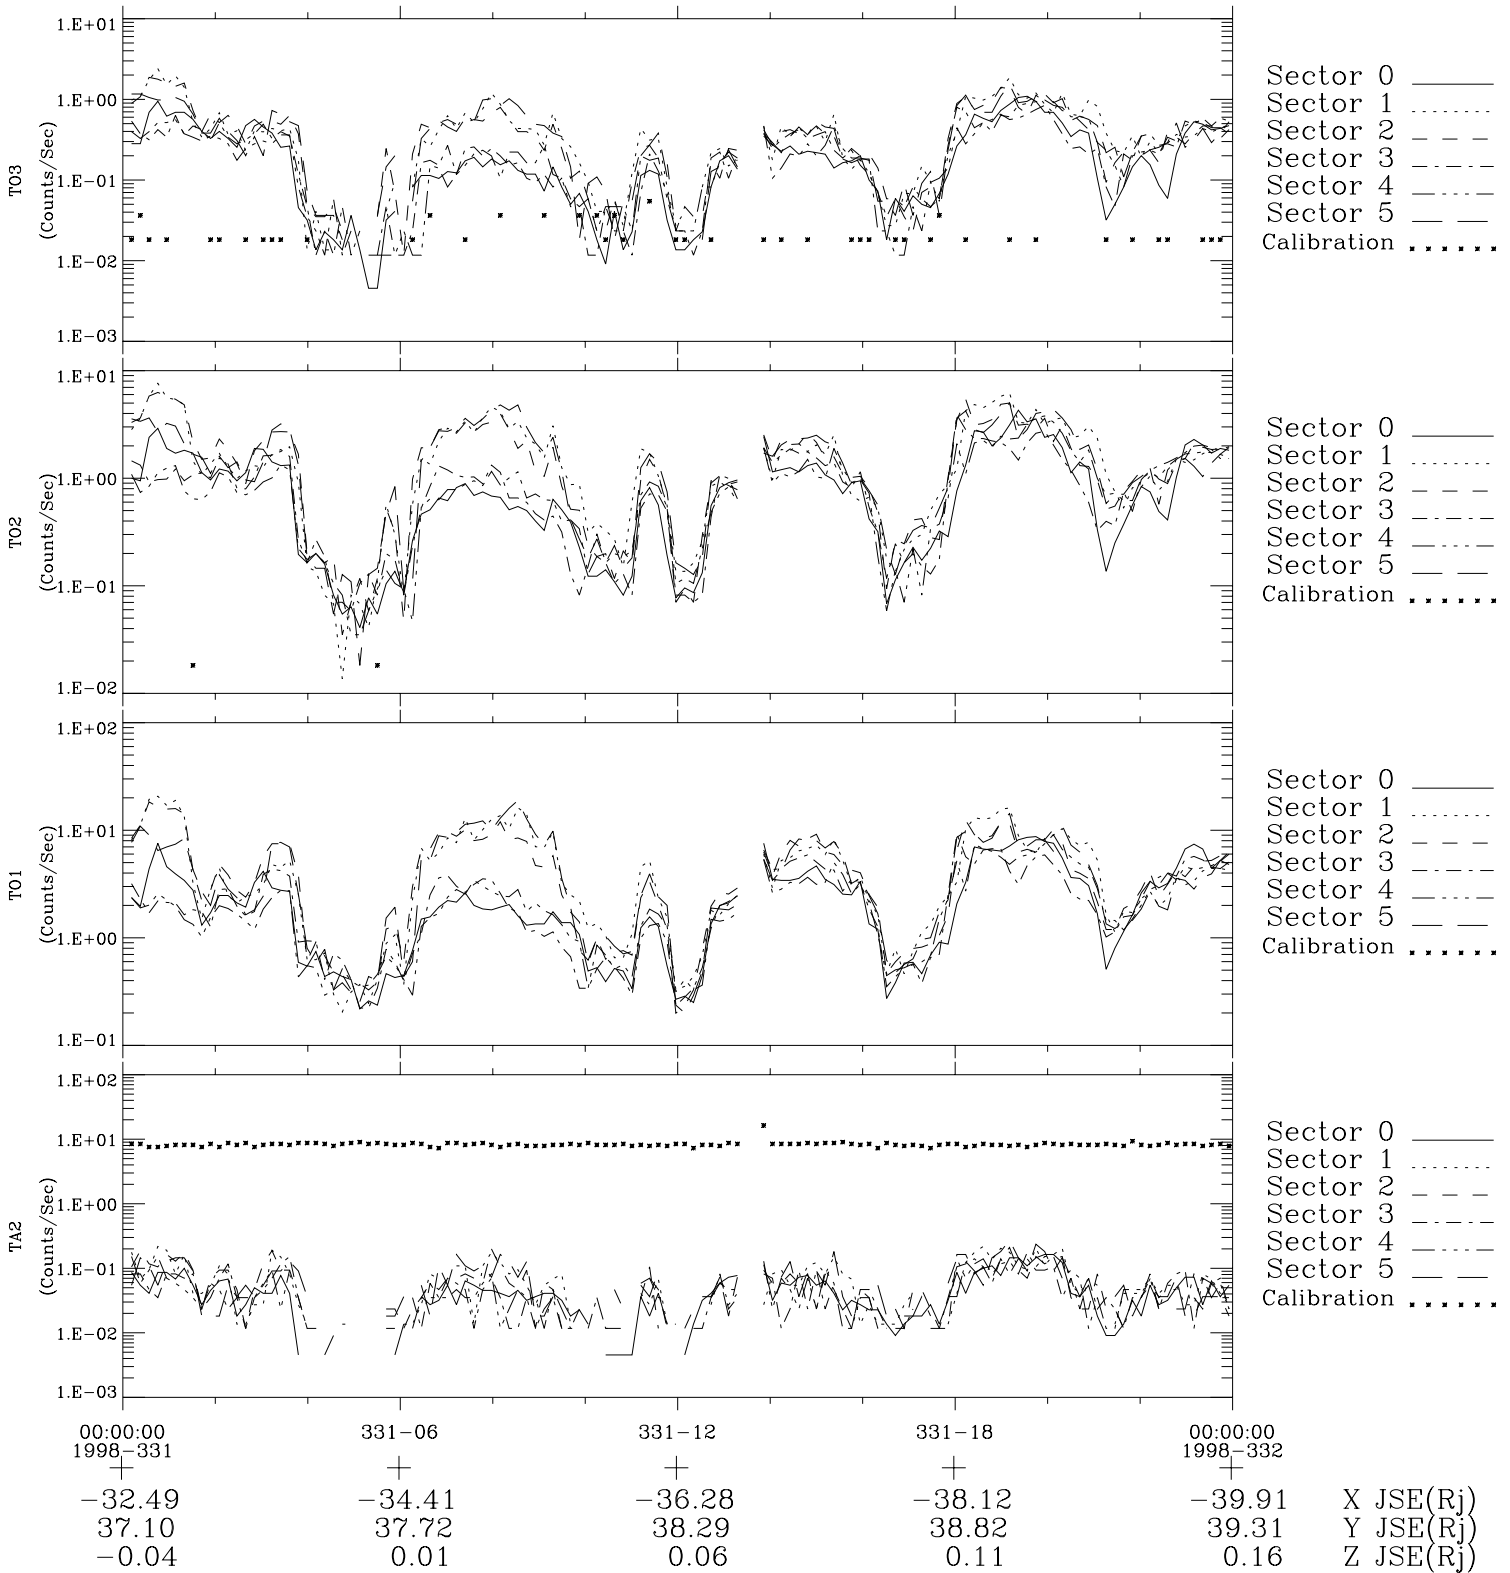

Galileo EPD Real-Time Six-Sector 98331

Software Version: RTLINE_R6 V 1.20
Data Production: 06-03-00
Plot Production: Sun Sep 16 16:22:52 2001

◇ = Jupiter look direction
□ = Corotation look direction