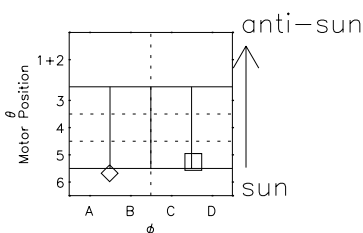

Galileo EPD Real Elevation Anisotropies 98331

Software Version: RTELEV_NORM V 1.20
Data Production: 06-03-00
Plot Production: Sun Sep 16 16:22:06 2001
Color File: wondr3
Geofactor File: 1.1

00:00:00 1998-331	331-06	331-12	331-18	00:00:00 1998-332	
+	+	+	+	+	X JSE(R _j)
-32.49	-34.41	-36.28	-38.12	-39.91	Y JSE(R _j)
37.10	37.72	38.29	38.82	39.31	Z JSE(R _j)
-0.04	0.01	0.06	0.11	0.16	

- ◇ = Jupiter look direction
- = Corotation look direction