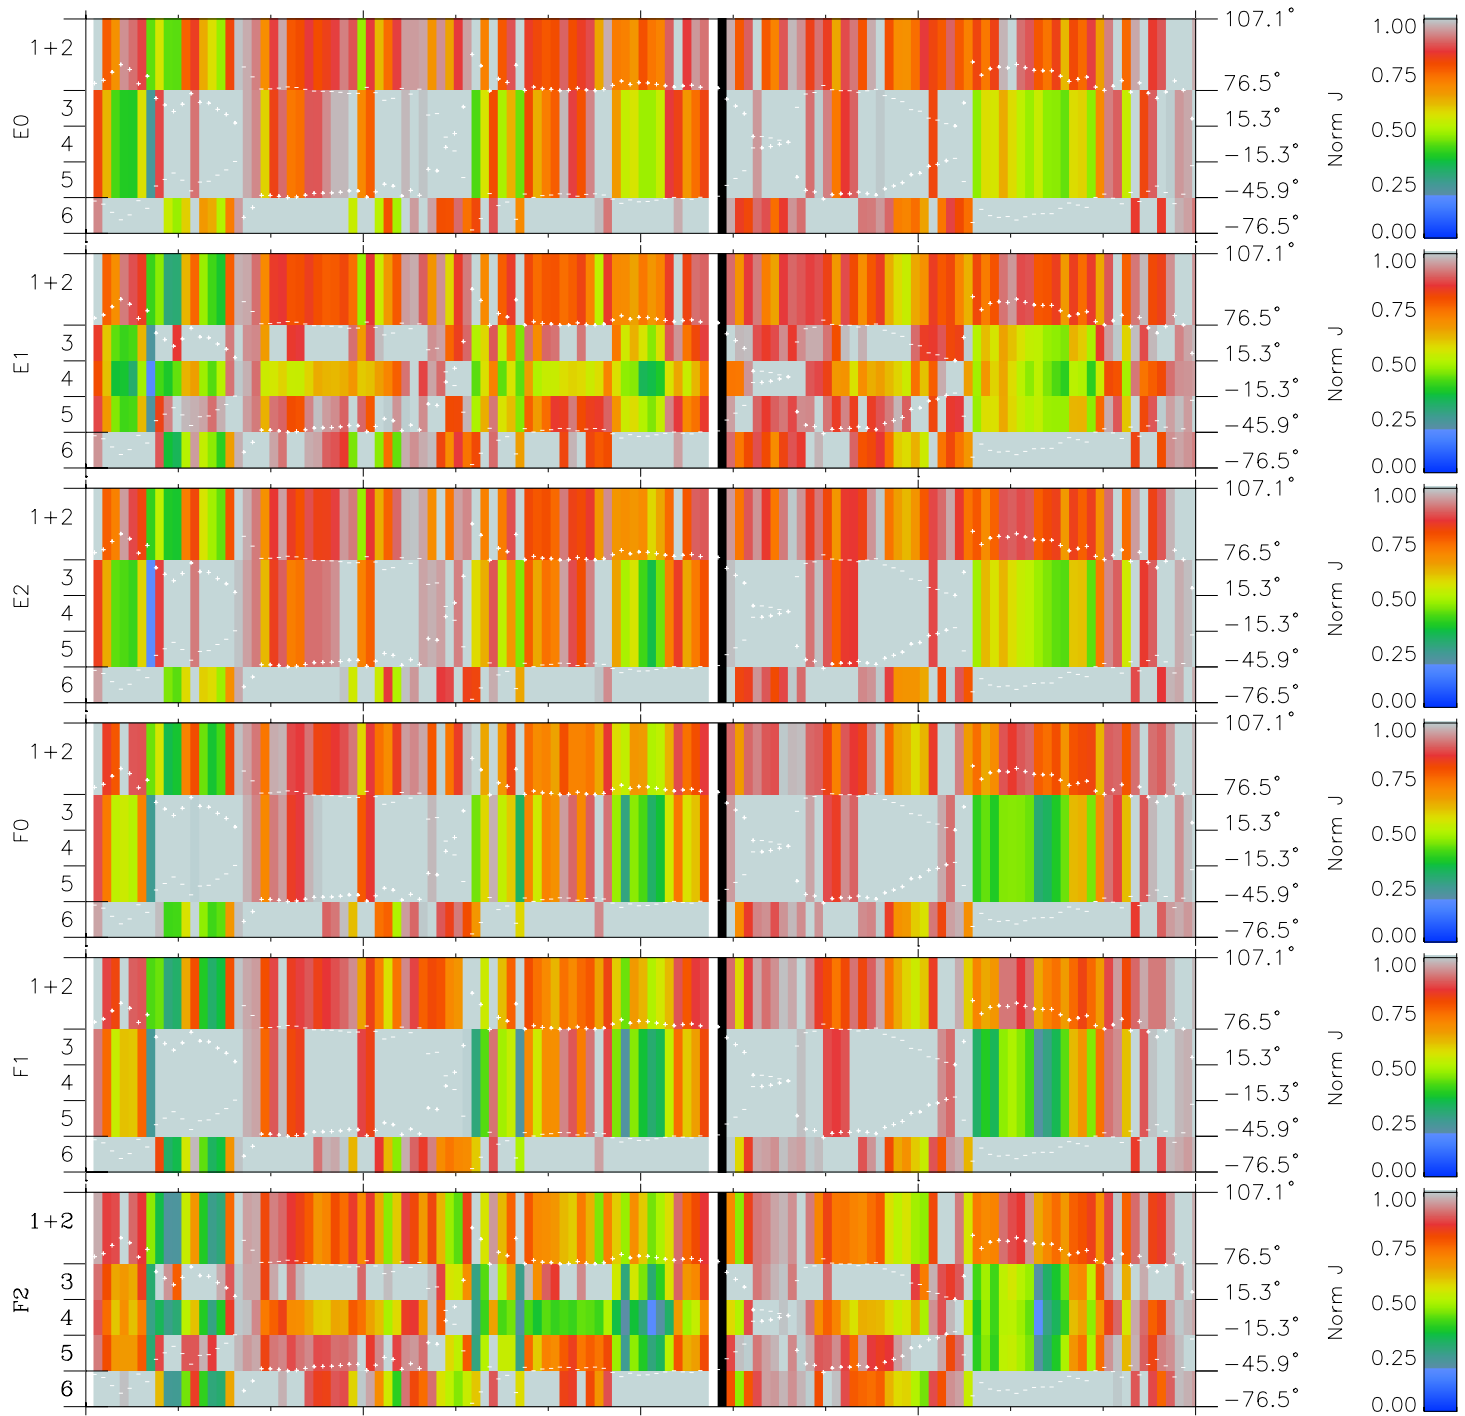

Galileo EPD Real Elevation Anisotropies 98331

Software Version: RTELEV_NORM V 1.20
Data Production: 06-03-00
Plot Production: Sun Sep 16 16:22:06 2001
Color File: wondr3
Geofactor File: 1.1

00:00:00 1998-331	331-06	331-12	331-18	00:00:00 1998-332	
+	+	+	+	+	X JSE(R _j)
-32.49	-34.41	-36.28	-38.12	-39.91	Y JSE(R _j)
37.10	37.72	38.29	38.82	39.31	Z JSE(R _j)
-0.04	0.01	0.06	0.11	0.16	

- ◇ = Jupiter look direction
- = Corotation look direction