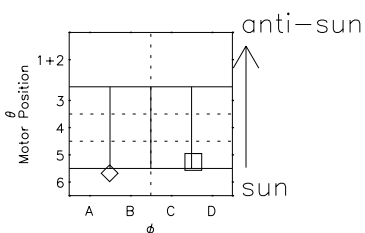

Galileo EPD Real Elevation Anisotropies 98331

Software Version: RTELEV_MEAN V 1.20
 Data Production: 06-03-00
 Plot Production: Sun Sep 16 16:21:44 2001
 Color File: wondr3
 Geofactor File: 1.1

- ◇ = Jupiter look direction
- = Corotation look direction