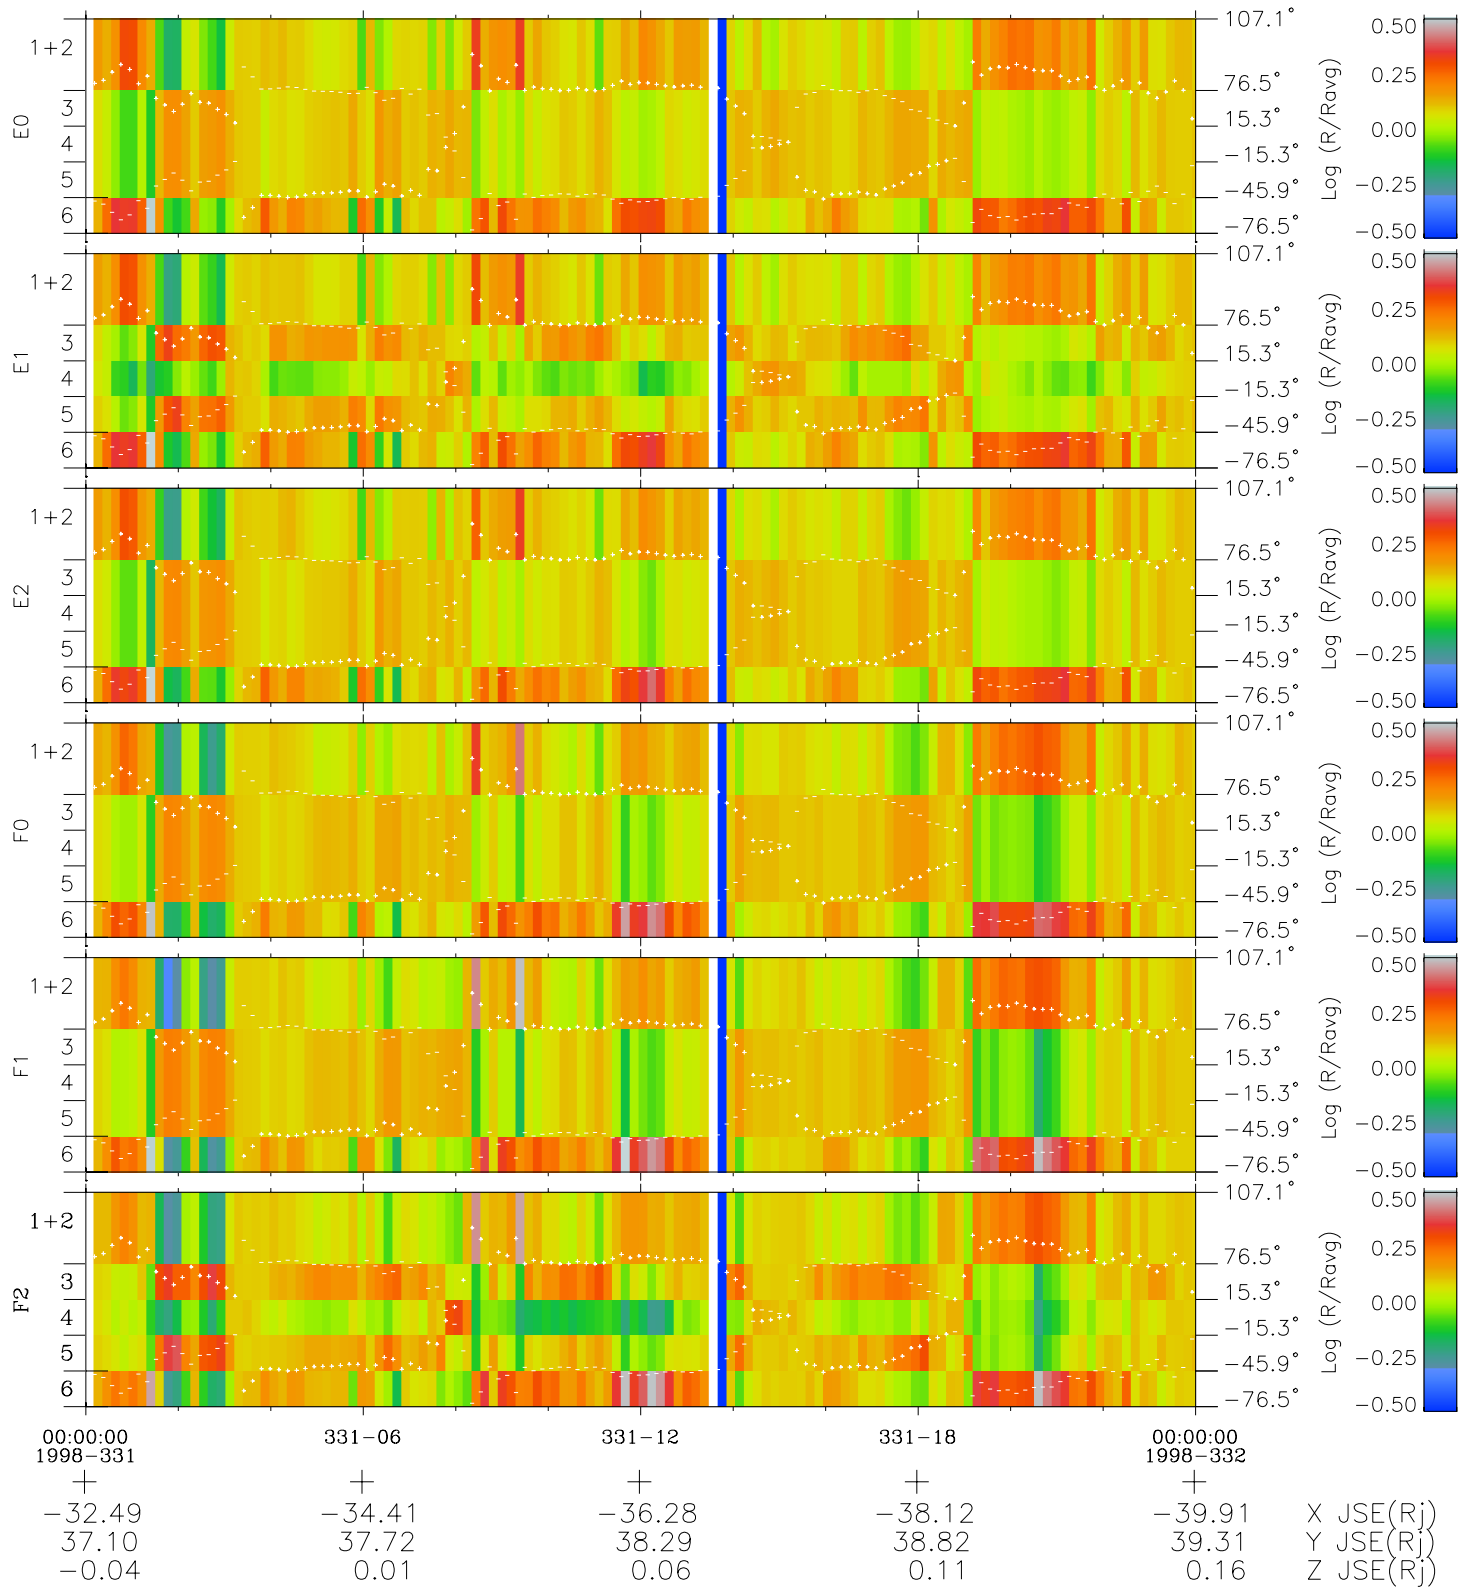

Galileo EPD Real Elevation Anisotropies 98331

Software Version: RTELEV_MEAN V 1.20
 Data Production: 06-03-00
 Plot Production: Sun Sep 16 16:21:44 2001
 Color File: wondr3
 Geofactor File: 1.1

- ◇ = Jupiter look direction
- = Corotation look direction