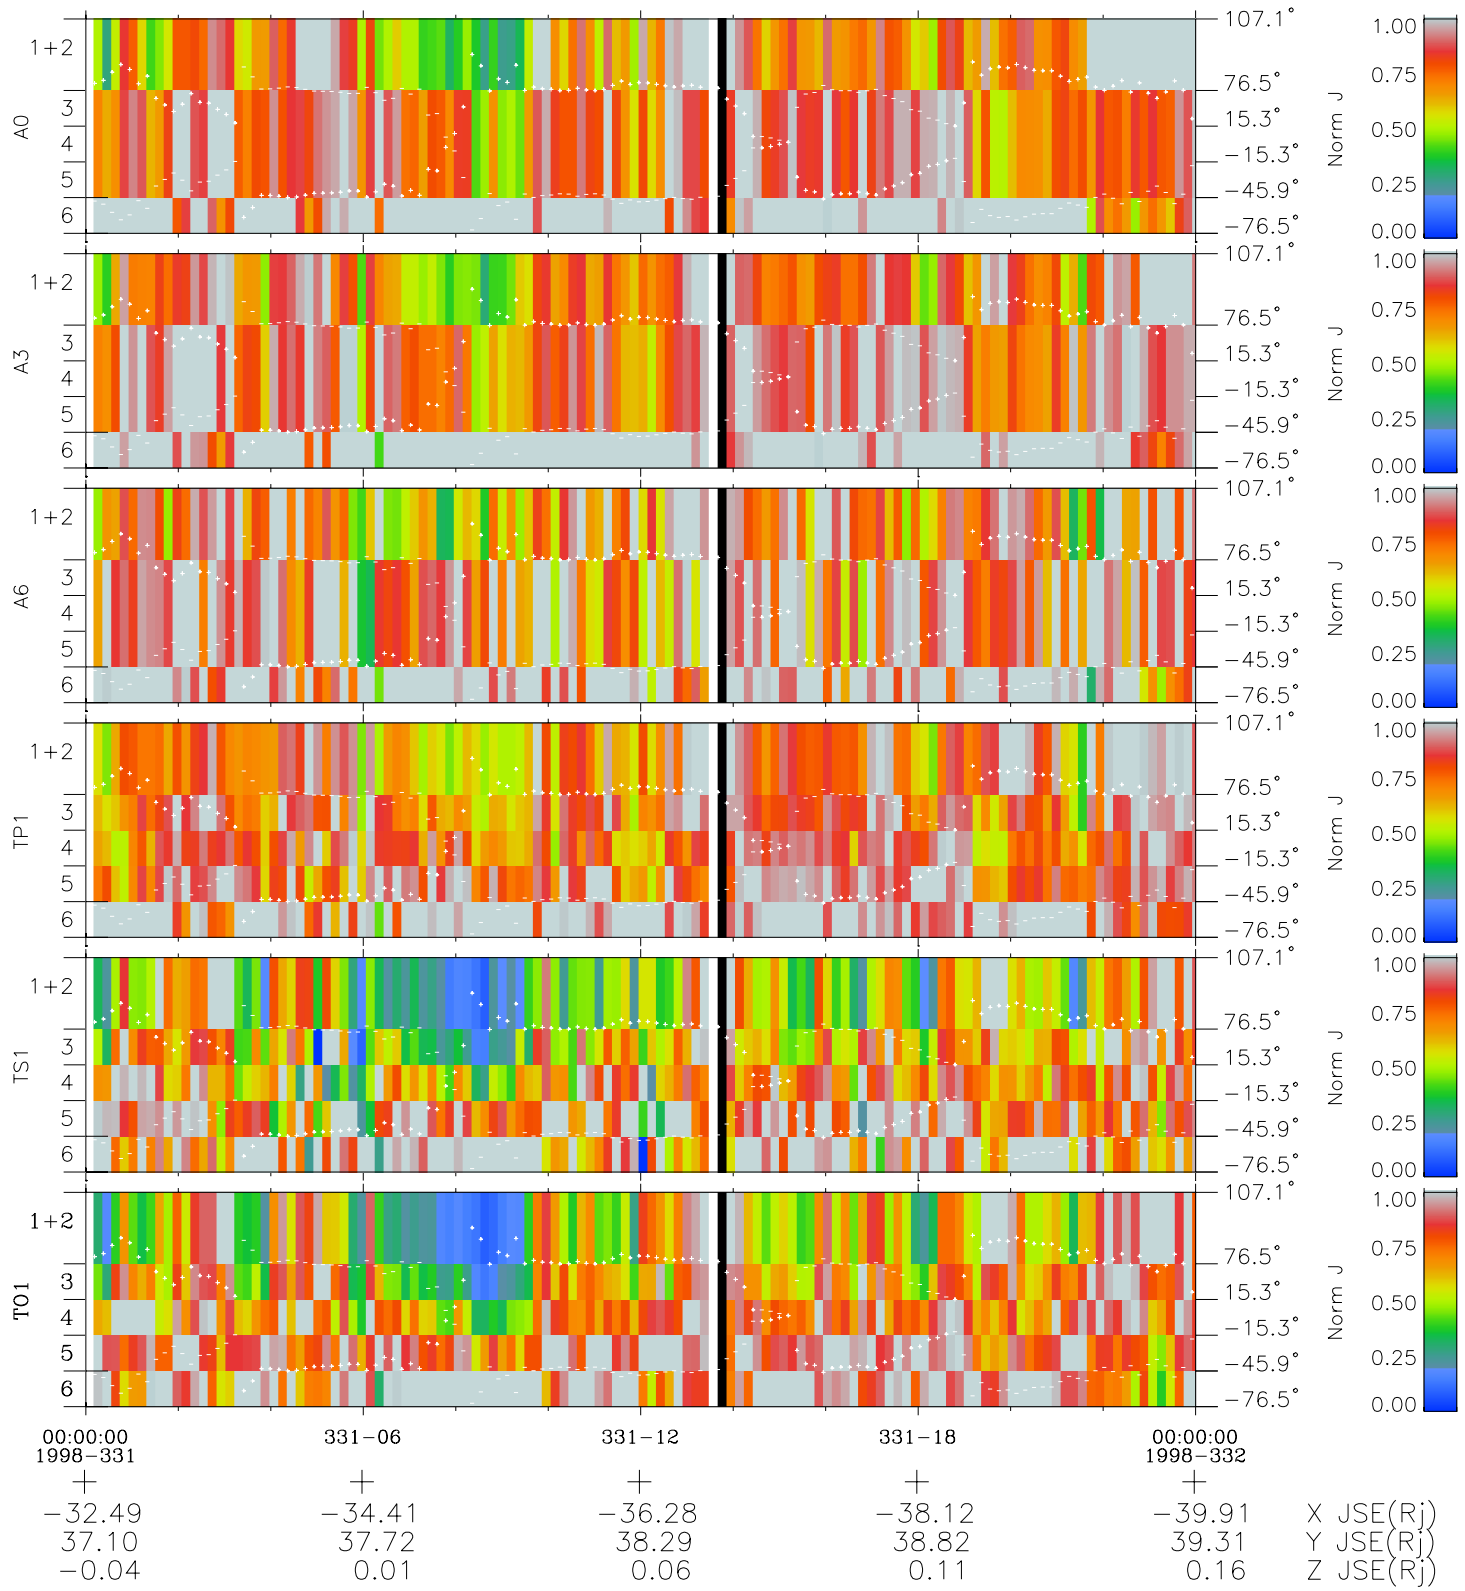

Galileo EPD Real Elevation Anisotropies 98331

Software Version: RTELEV_NORM V 1.20
Data Production: 06-03-00
Plot Production: Sun Sep 16 16:22:01 2001
Color File: wondr3
Geofactor File: 1.1

- ◇ = Jupiter look direction
- = Corotation look direction