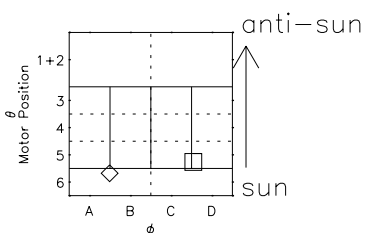

Galileo EPD Real Elevation Anisotropies 98331

Software Version: RTELEV_NORM V 1.20
Data Production: 06-03-00
Plot Production: Sun Sep 16 16:22:01 2001
Color File: wondr3
Geofactor File: 1.1

- ◇ = Jupiter look direction
- = Corotation look direction