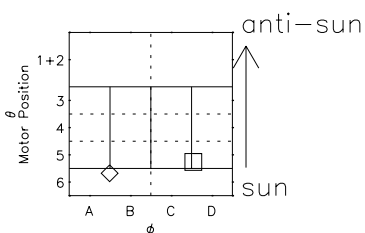

# Galileo EPD Real Elevation Anisotropies 98331

Software Version: RTELEV\_FLUX V 1.20  
Data Production: 06-03-00  
Plot Production: Sun Sep 16 16:21:49 2001  
Color File: wondr3  
Geofactor File: 1.1

00:00:00 1998-331	331-06	331-12	331-18	00:00:00 1998-332	
+	+	+	+	+	
-32.49	-34.41	-36.28	-38.12	-39.91	X JSE(R <sub>j</sub> )
37.10	37.72	38.29	38.82	39.31	Y JSE(R <sub>j</sub> )
-0.04	0.01	0.06	0.11	0.16	Z JSE(R <sub>j</sub> )

- ◇ = Jupiter look direction
- = Corotation look direction