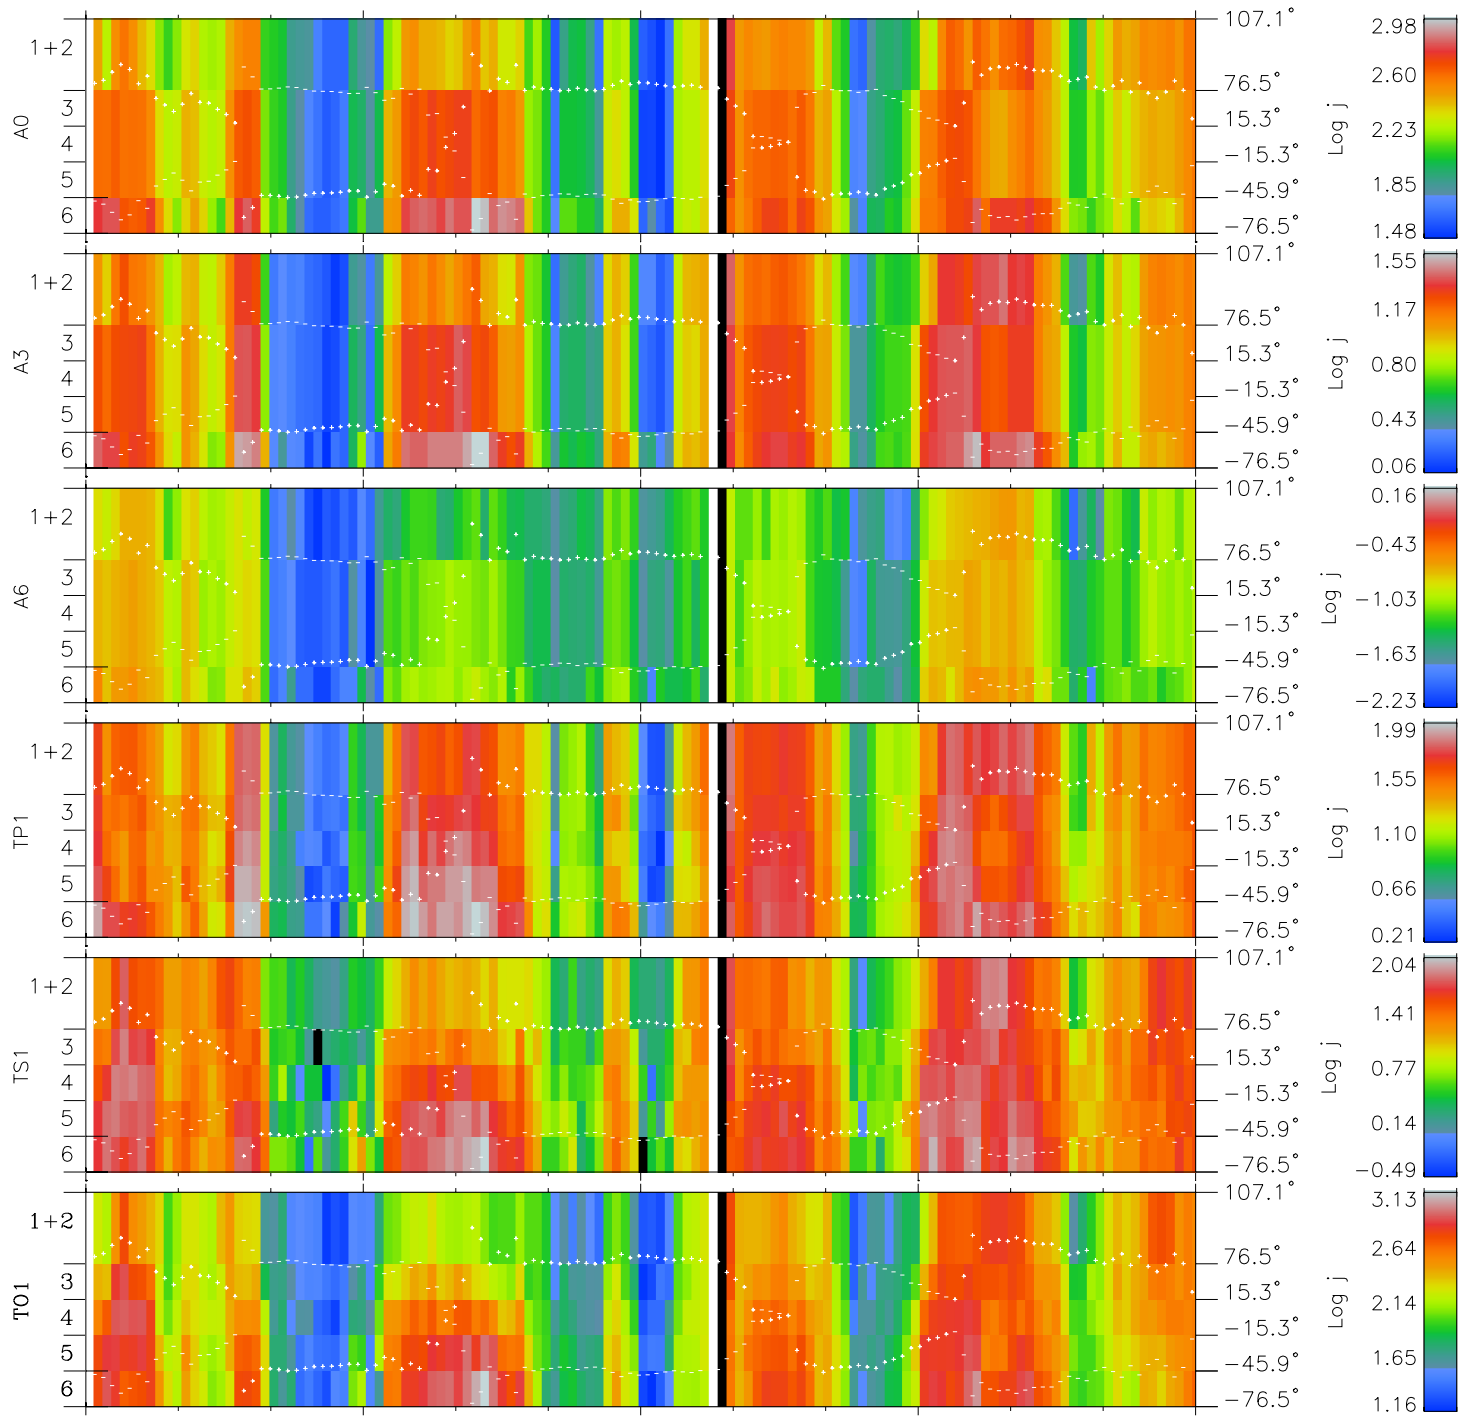

# Galileo EPD Real Elevation Anisotropies 98331

Software Version: RTELEV\_FLUX V 1.20  
Data Production: 06-03-00  
Plot Production: Sun Sep 16 16:21:49 2001  
Color File: wondr3  
Geofactor File: 1.1

00:00:00 1998-331	331-06	331-12	331-18	00:00:00 1998-332	
+	+	+	+	+	
-32.49	-34.41	-36.28	-38.12	-39.91	X JSE(R <sub>j</sub> )
37.10	37.72	38.29	38.82	39.31	Y JSE(R <sub>j</sub> )
-0.04	0.01	0.06	0.11	0.16	Z JSE(R <sub>j</sub> )

- ◇ = Jupiter look direction
- = Corotation look direction