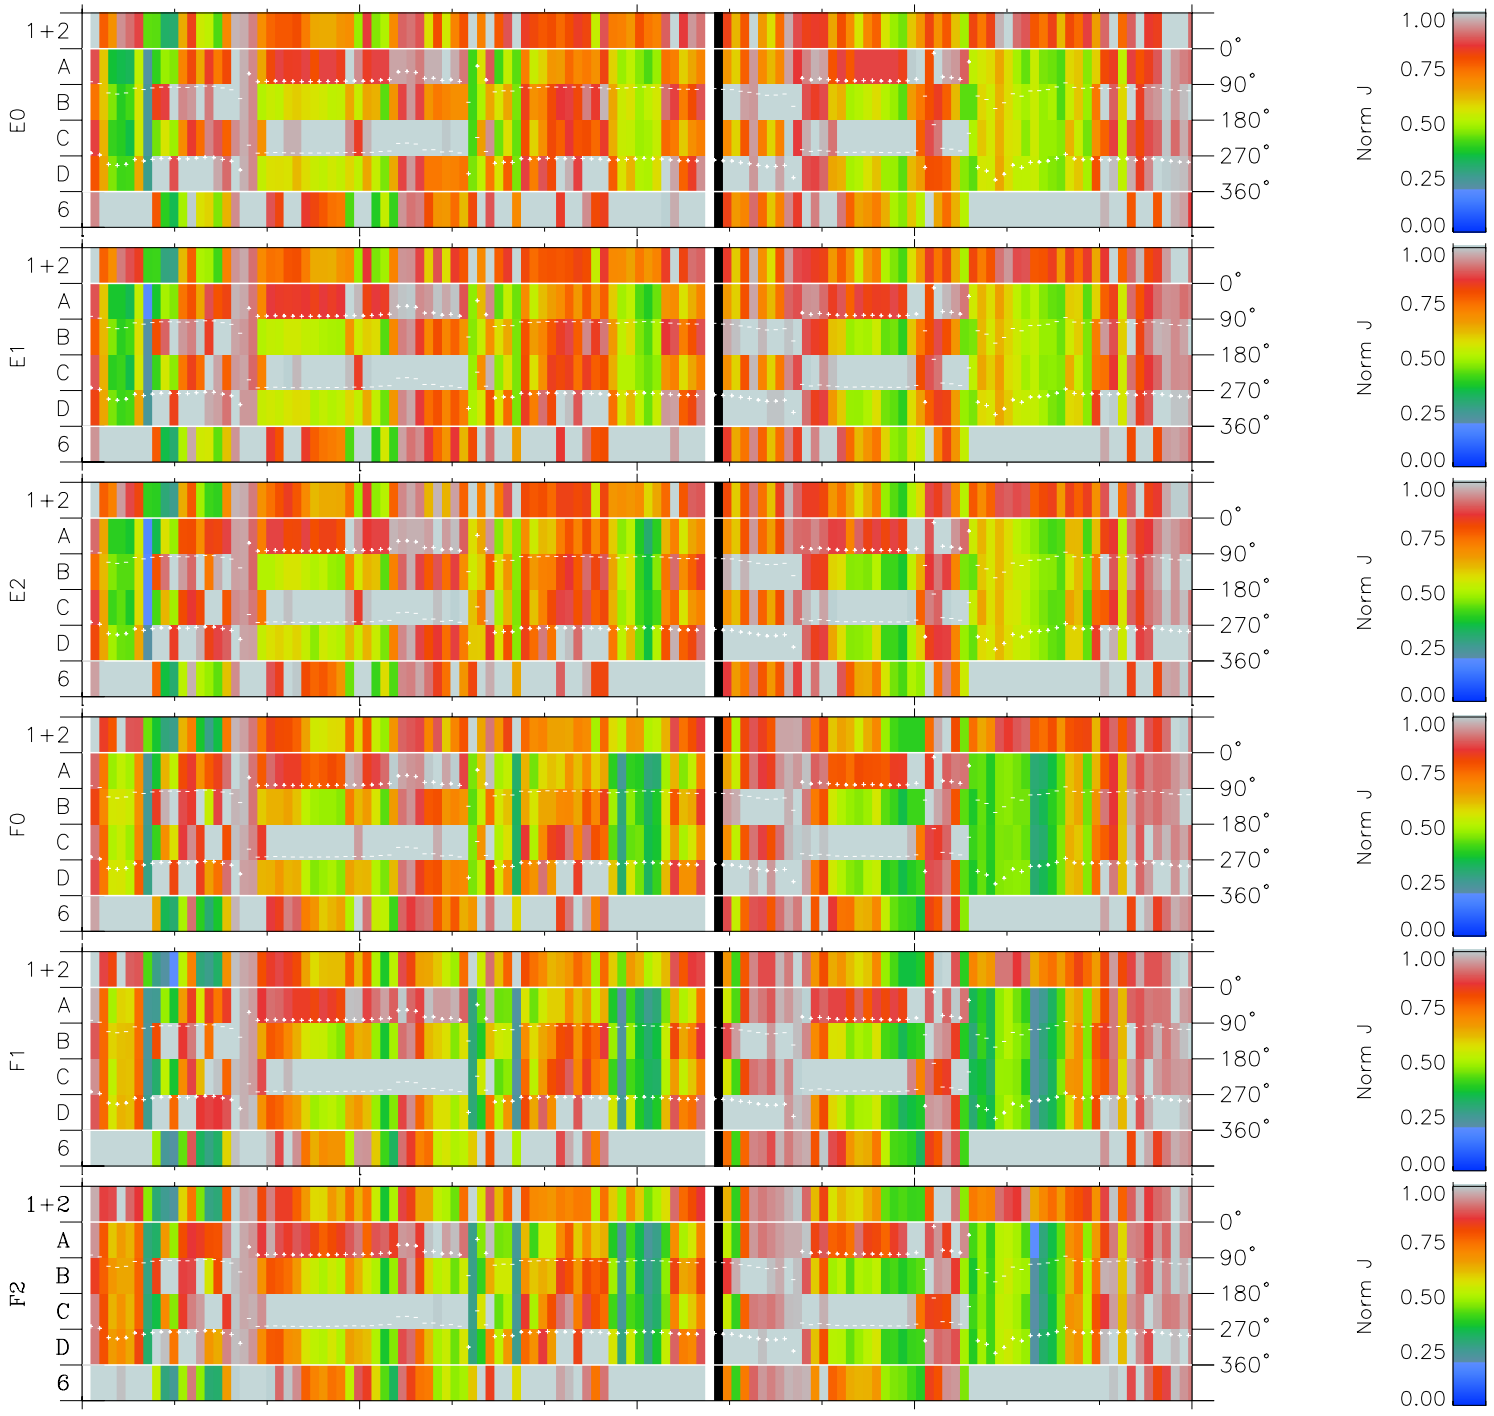

Galileo EPD Real Time Azimuth Anisotropies 98331

Software Version: RTAZIM_NORM V 1.20
 Data Production: 06-03-00
 Plot Production: Sun Sep 16 16:22:38 2001
 Color File: wondr3
 Geofactor File: 1.1

00:00:00 1998-331	331-06	331-12	331-18	00:00:00 1998-332	
+	+	+	+	+	X JSE(R _j)
-32.49	-34.41	-36.28	-38.12	-39.91	Y JSE(R _j)
37.10	37.72	38.29	38.82	39.31	Z JSE(R _j)
-0.04	0.01	0.06	0.11	0.16	

- ◇ = Jupiter look direction
- = Corotation look direction