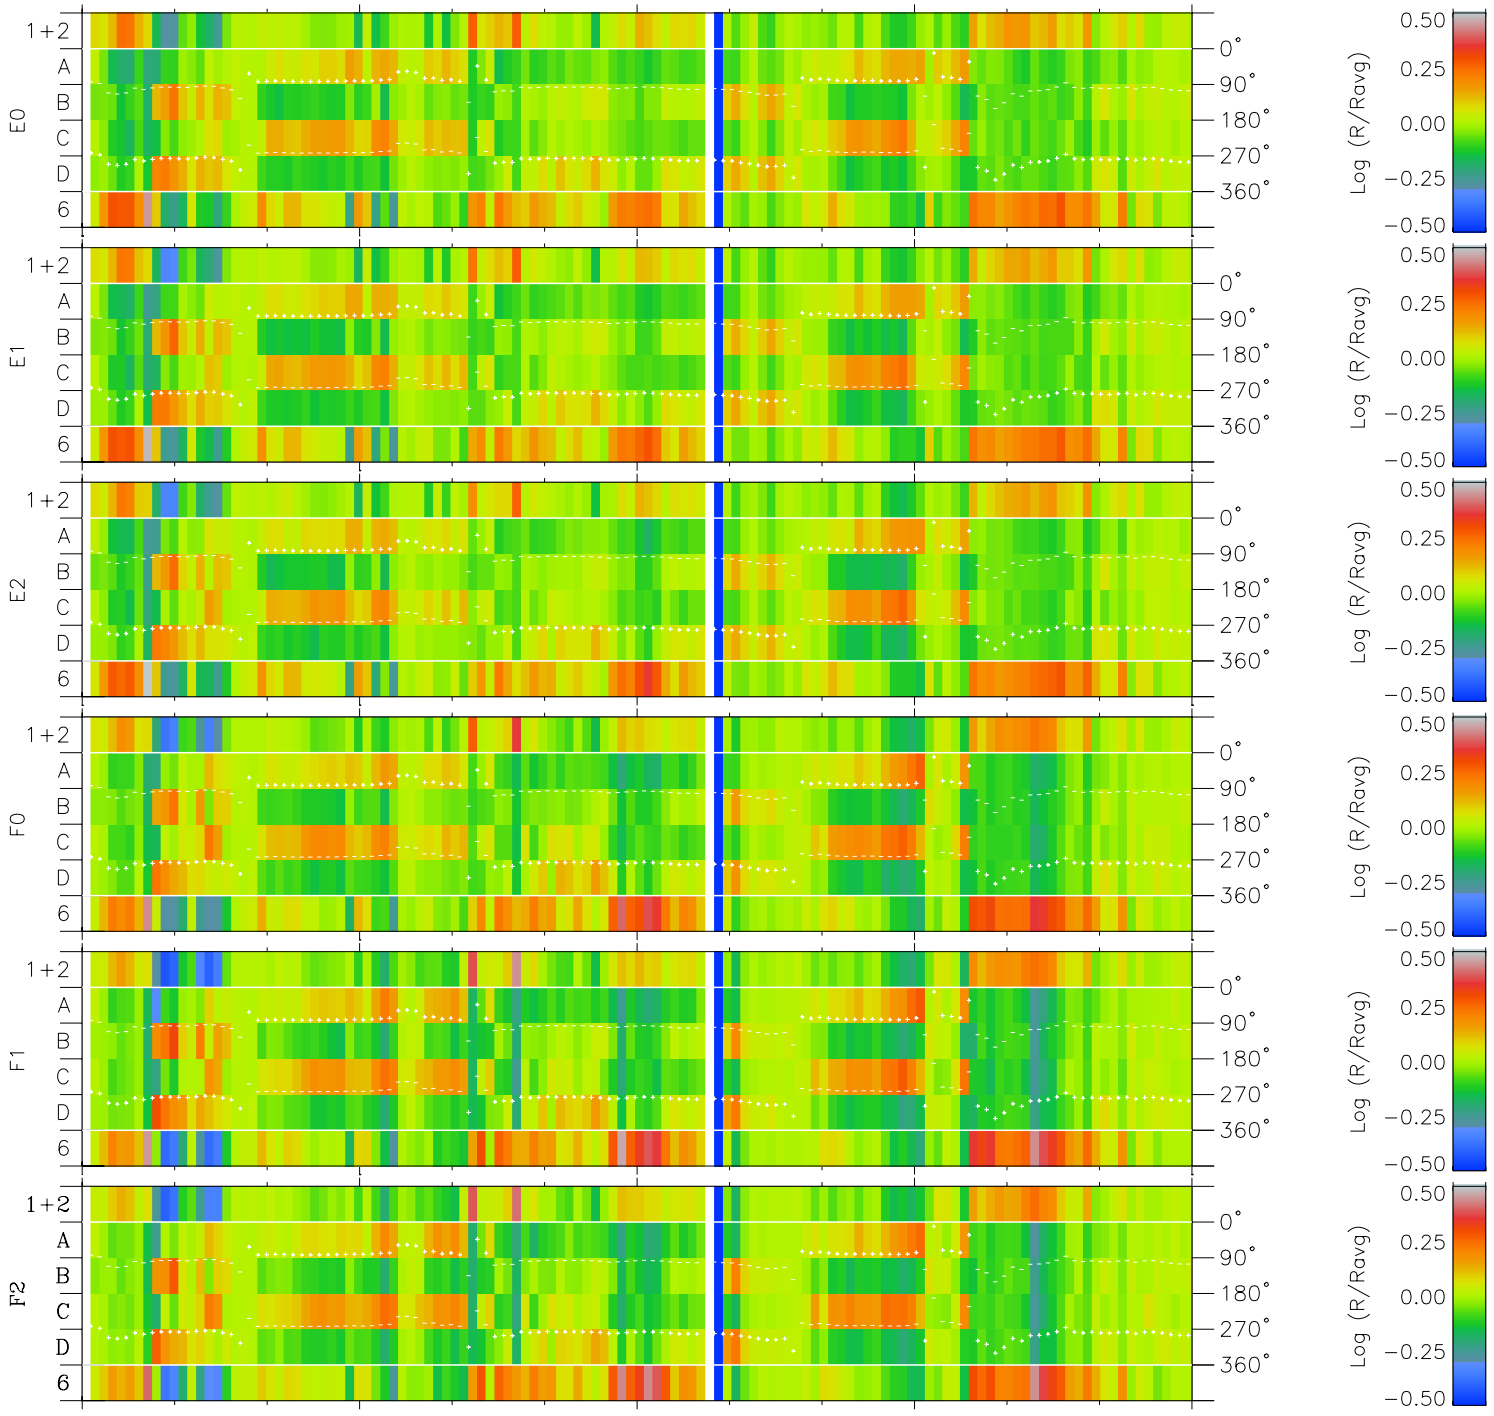

# Galileo EPD Real Time Azimuth Anisotropies 98331

Software Version: RTAZIM\_MEAN V 1.20  
 Data Production: 06-03-00  
 Plot Production: Sun Sep 16 16:22:17 2001  
 Color File: wondr3  
 Geofactor File: 1.1

00:00:00 1998-331	331-06	331-12	331-18	00:00:00 1998-332	
+	+	+	+	+	X JSE(R <sub>j</sub> )
-32.49	-34.41	-36.28	-38.12	-39.91	Y JSE(R <sub>j</sub> )
37.10	37.72	38.29	38.82	39.31	Z JSE(R <sub>j</sub> )
-0.04	0.01	0.06	0.11	0.16	

- ◇ = Jupiter look direction
- = Corotation look direction