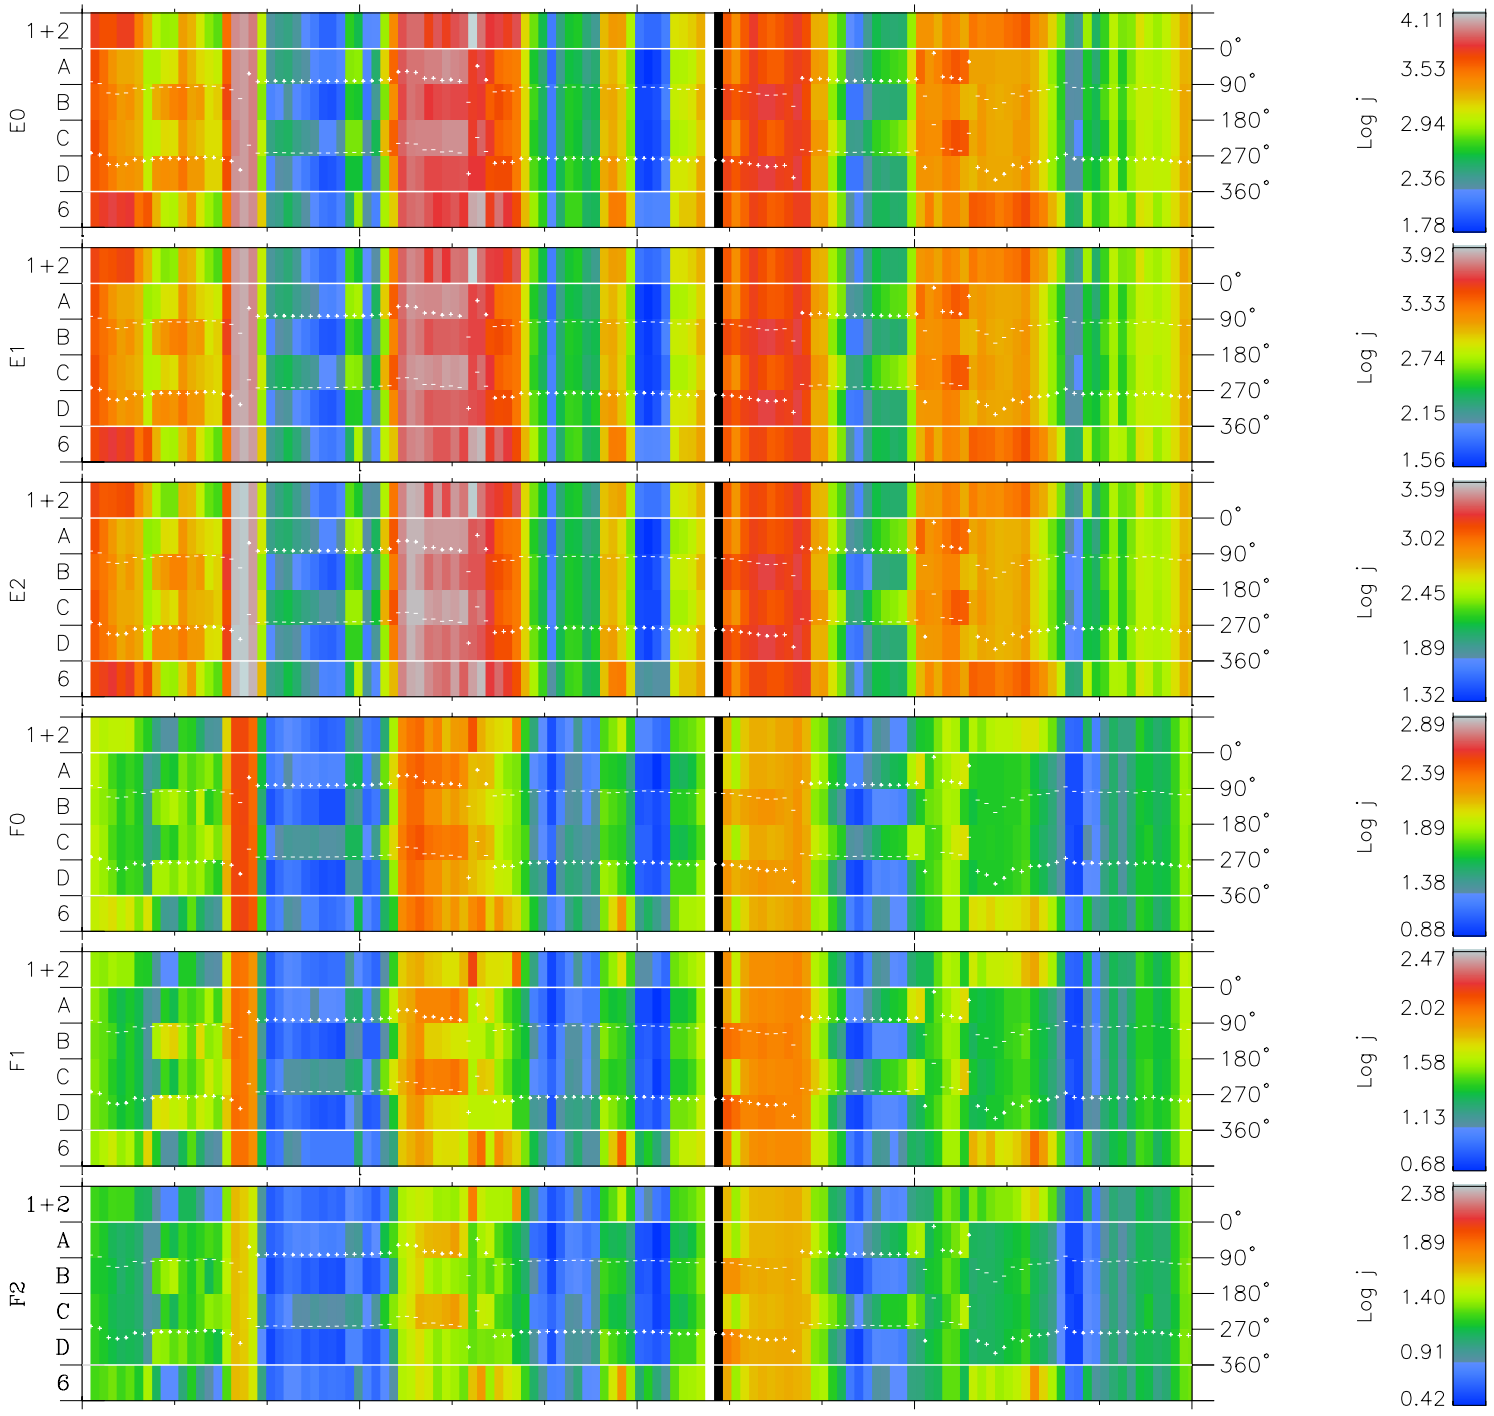

Galileo EPD Real Time Azimuth Anisotropies 98331

Software Version: RTAZIM_FLUX V 1.20
Data Production: 06-03-00
Plot Production: Sun Sep 16 16:22:28 2001
Color File: wondr3
Geofactor File: 1.1

00:00:00 1998-331	331-06	331-12	331-18	00:00:00 1998-332	
+	+	+	+	+	
-32.49	-34.41	-36.28	-38.12	-39.91	X JSE(R _j)
37.10	37.72	38.29	38.82	39.31	Y JSE(R _j)
-0.04	0.01	0.06	0.11	0.16	Z JSE(R _j)

- ◇ = Jupiter look direction
- = Corotation look direction