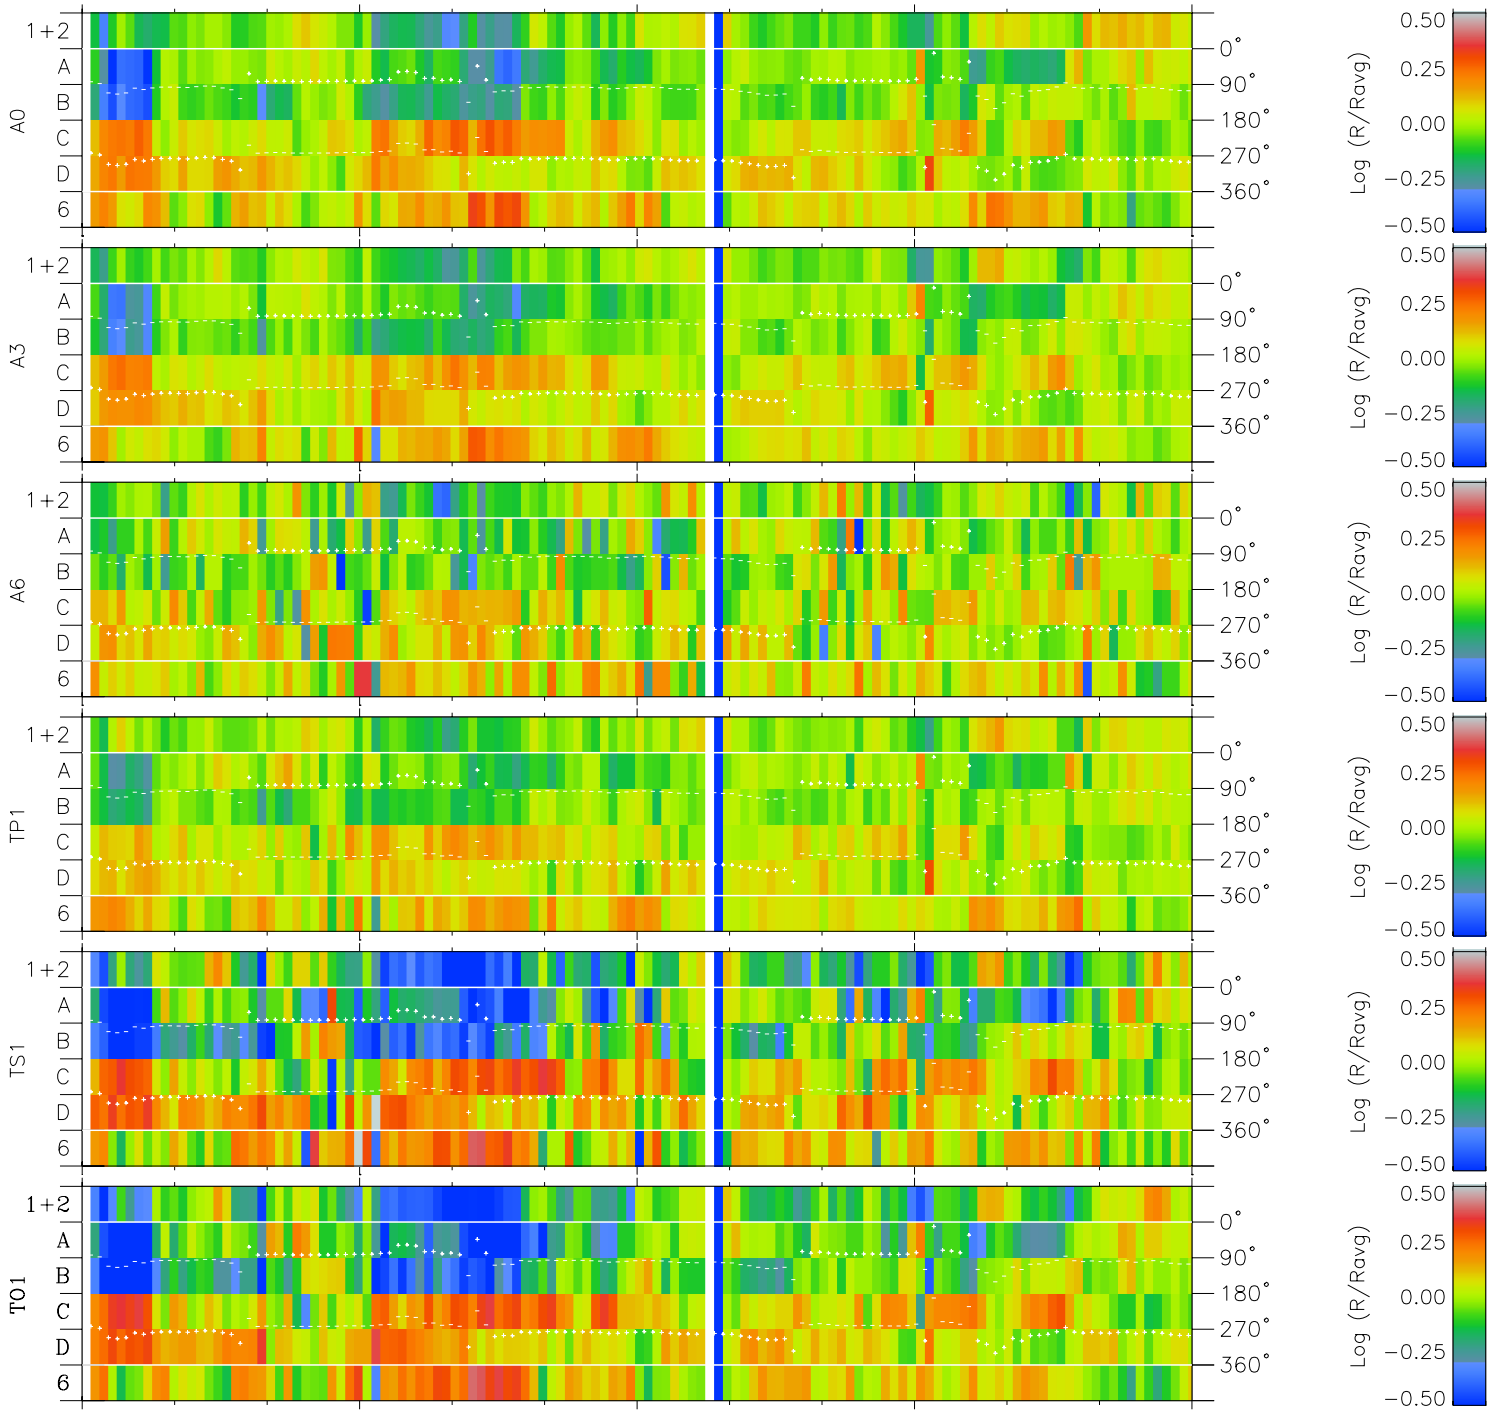

Galileo EPD Real Time Azimuth Anisotropies 98331

Software Version: RTAZIM_MEAN V 1.20
 Data Production: 06-03-00
 Plot Production: Sun Sep 16 16:22:12 2001
 Color File: wondr3
 Geofactor File: 1.1

00:00:00 1998-331	331-06	331-12	331-18	00:00:00 1998-332	
+	+	+	+	+	X JSE(R _j)
-32.49	-34.41	-36.28	-38.12	-39.91	Y JSE(R _j)
37.10	37.72	38.29	38.82	39.31	Z JSE(R _j)
-0.04	0.01	0.06	0.11	0.16	

- ◇ = Jupiter look direction
- = Corotation look direction