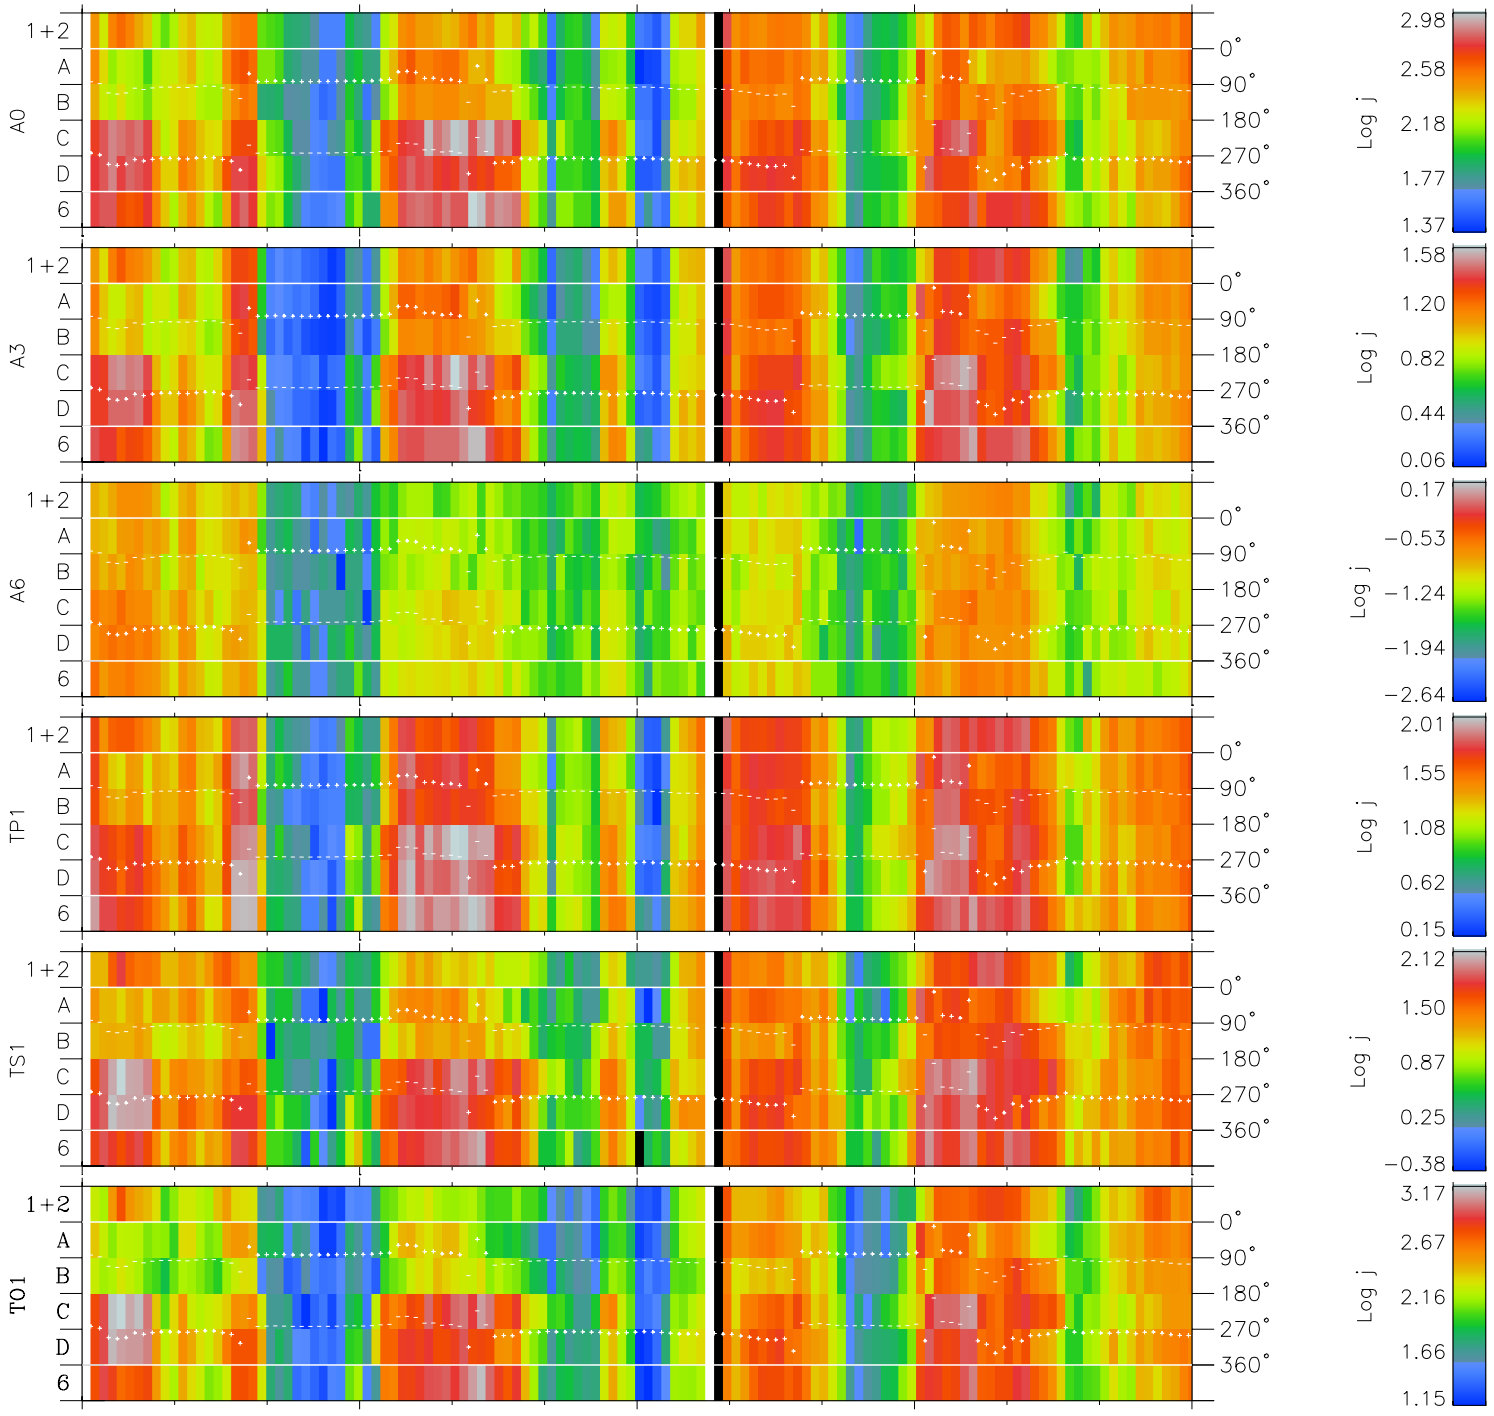

Galileo EPD Real Time Azimuth Anisotropies 98331

Software Version: RTAZIM_FLUX V 1.20
Data Production: 06-03-00
Plot Production: Sun Sep 16 16:22:23 2001
Color File: wondr3
Geofactor File: 1.1

00:00:00 1998-331	331-06	331-12	331-18	00:00:00 1998-332	
+	+	+	+	+	
-32.49	-34.41	-36.28	-38.12	-39.91	X JSE(R _j)
37.10	37.72	38.29	38.82	39.31	Y JSE(R _j)
-0.04	0.01	0.06	0.11	0.16	Z JSE(R _j)

◇ = Jupiter look direction
□ = Corotation look direction