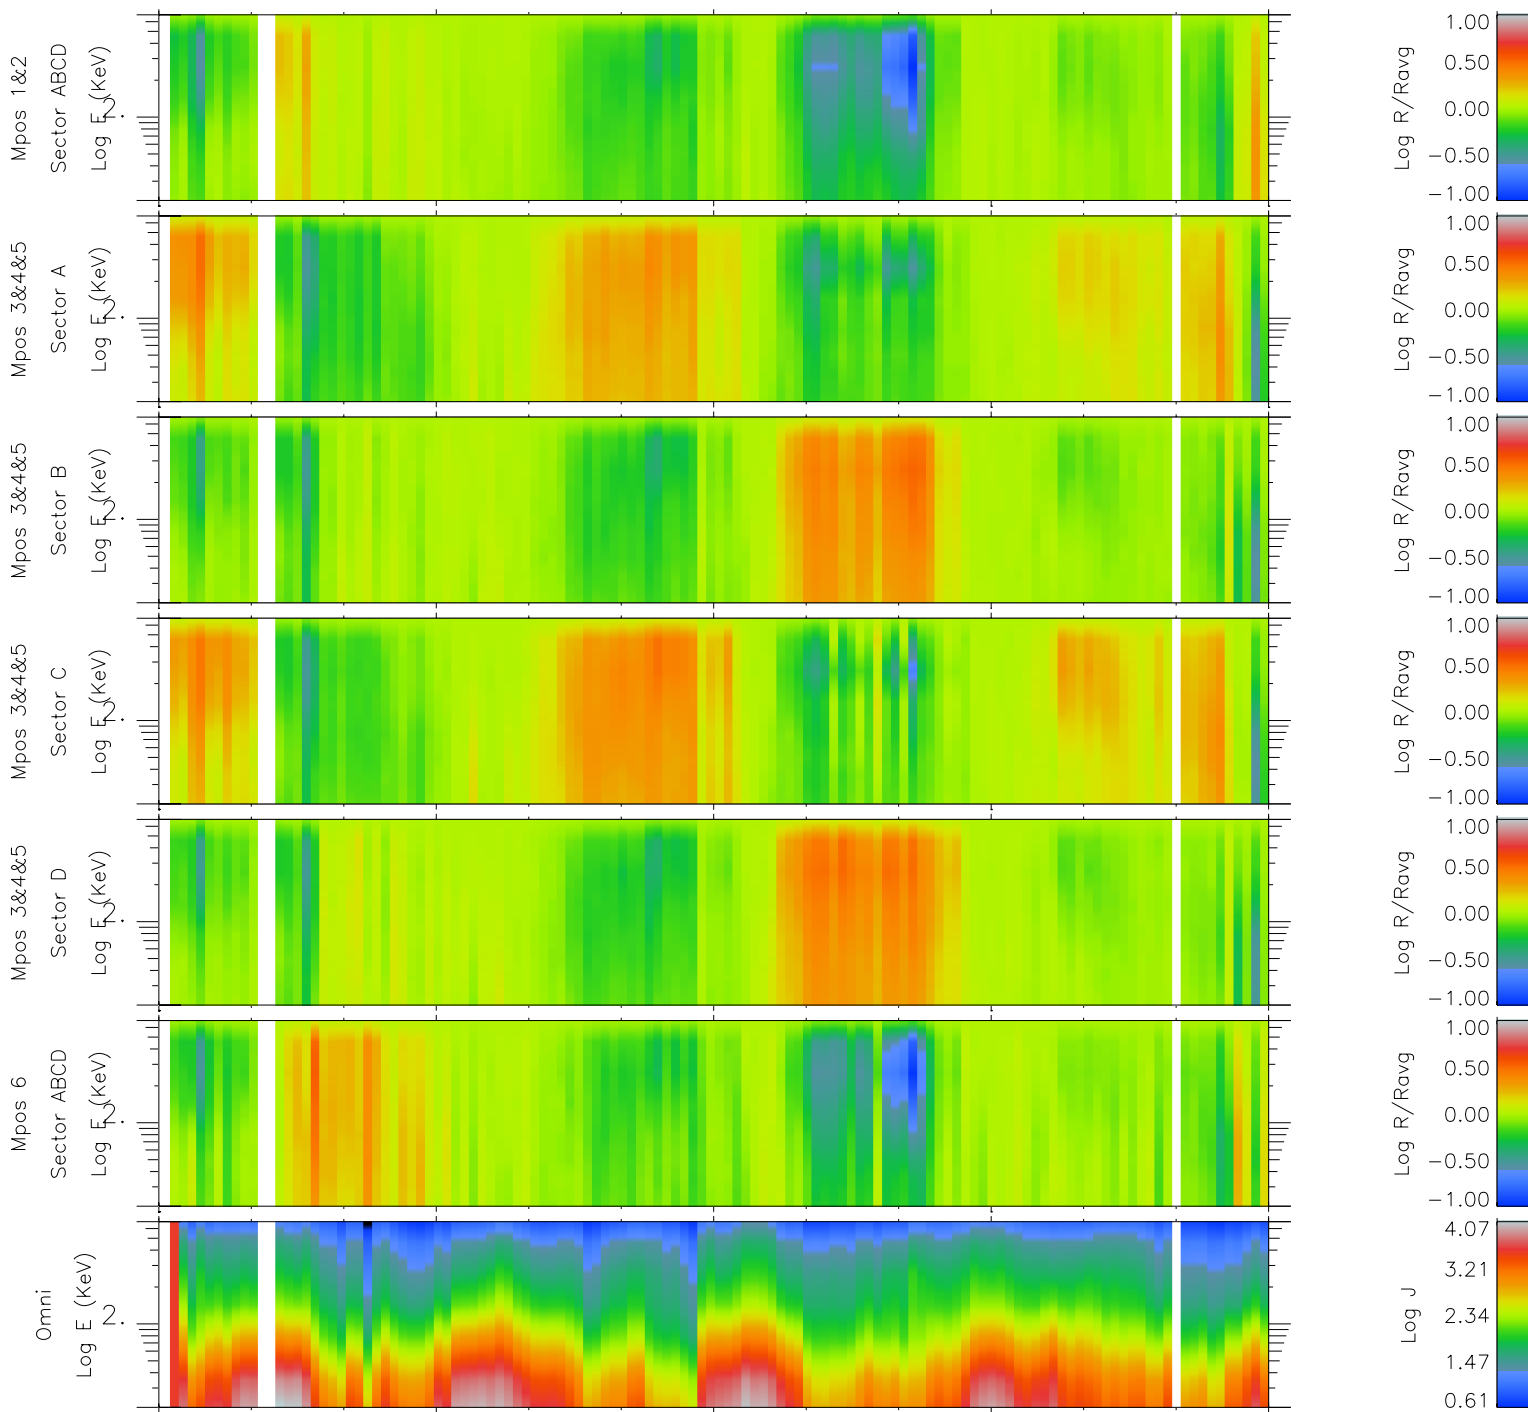

Galileo EPD Real Time R6 Electrons Spectra 98330

Software Version: RTSPEC_R6 V 1.20
 Data Production: 06-03-00
 Plot Production: Sun Sep 16 16:12:38 2001
 Color File: wondr3
 Geofactor File: 1.1

00:00:00 1998-330	330-06	330-12	330-18	00:00:00 1998-331	
+	+	+	+	+	X JSE(R _j)
-24.36	-26.46	-28.52	-30.53	-32.49	Y JSE(R _j)
34.09	34.94	35.71	36.43	37.10	Z JSE(R _j)
-0.23	-0.18	-0.13	-0.09	-0.04	

◇ = Jupiter look direction
 □ = Corotation look direction