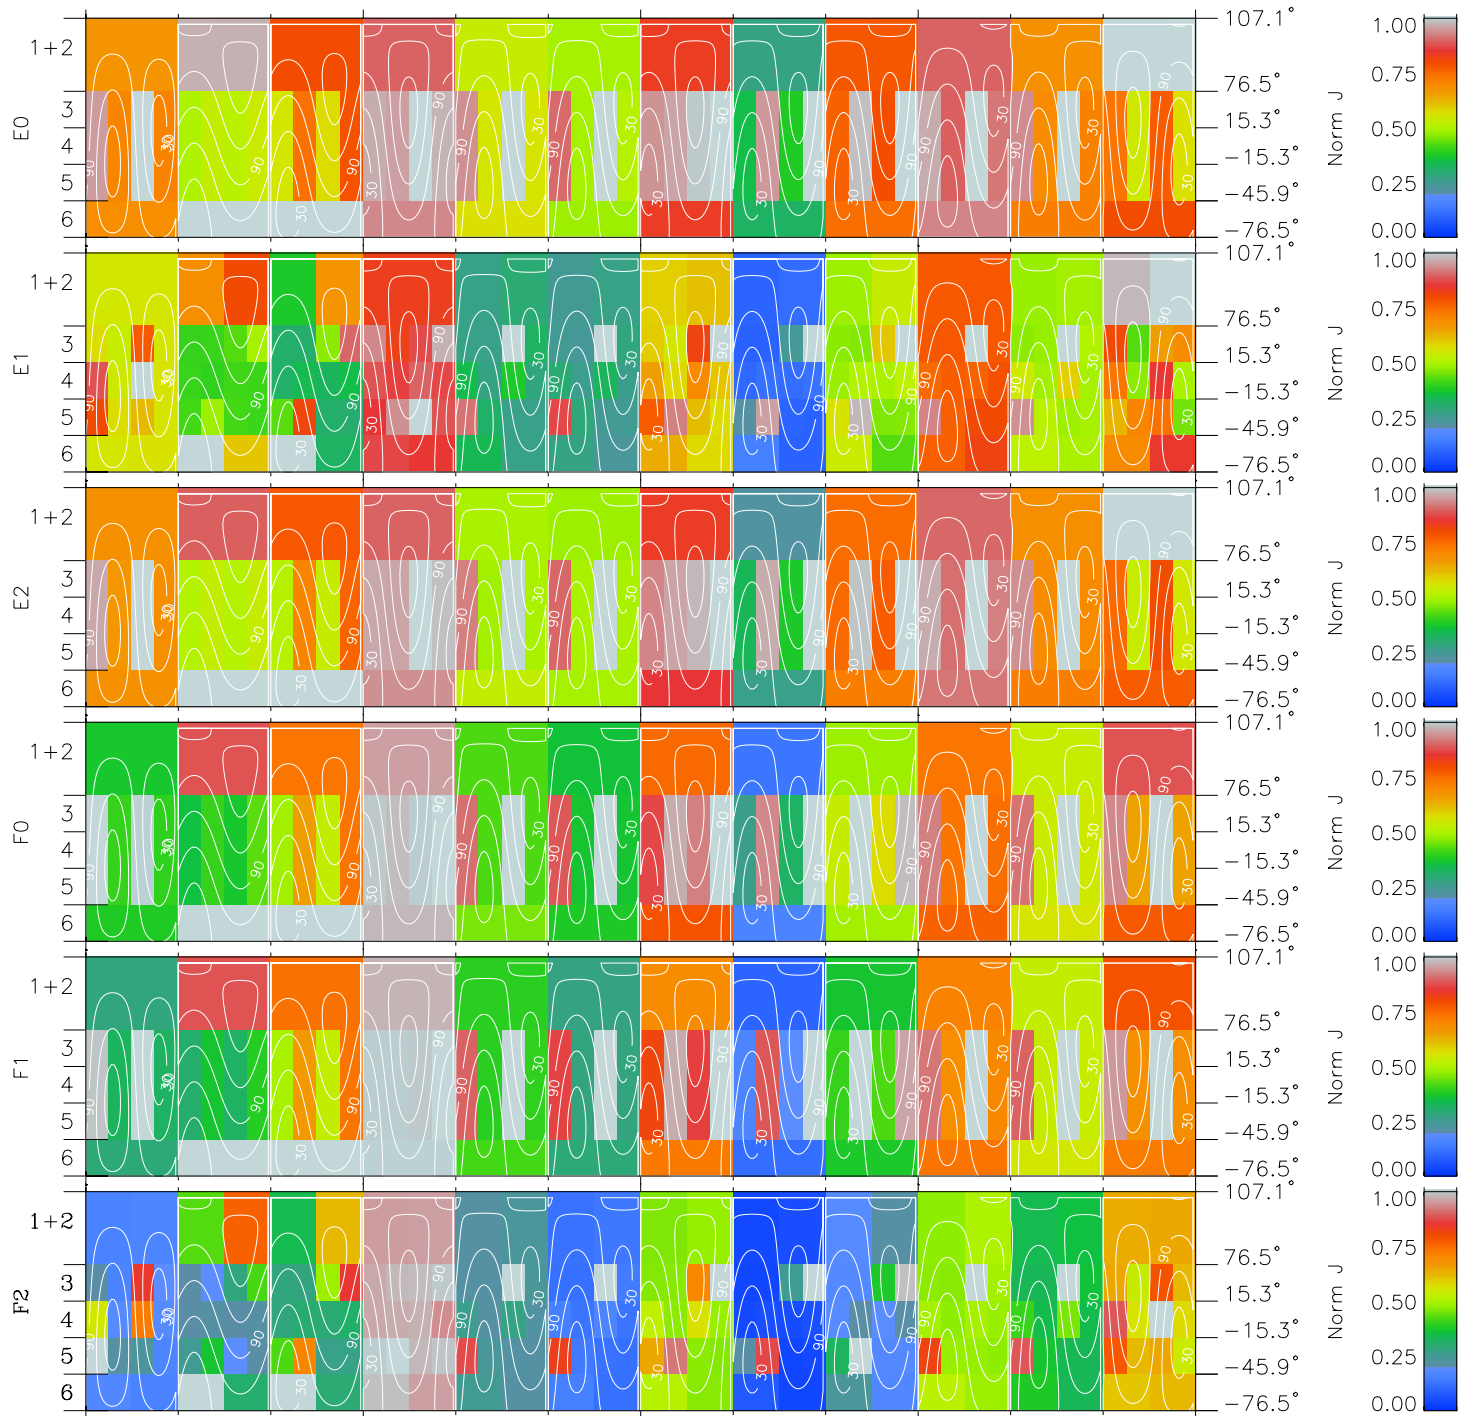

Galileo EPD Real Time All-Sky Anisotropies 98330

Software Version: RTSKY_NORM V 1.20
 Data Production: 06-03-00
 Plot Production: Sun Sep 16 16:13:26 2001
 Color File: wondr3
 Geofactor File: 1.1

00:00:00 1998-330	330-06	330-12	330-18	00:00:00 1998-331	
+	+	+	+	+	X JSE(R _j)
-24.36	-26.46	-28.52	-30.53	-32.49	Y JSE(R _j)
34.09	34.94	35.71	36.43	37.10	Z JSE(R _j)
-0.23	-0.18	-0.13	-0.09	-0.04	

- ◇ = Jupiter look direction
- = Corotation look direction