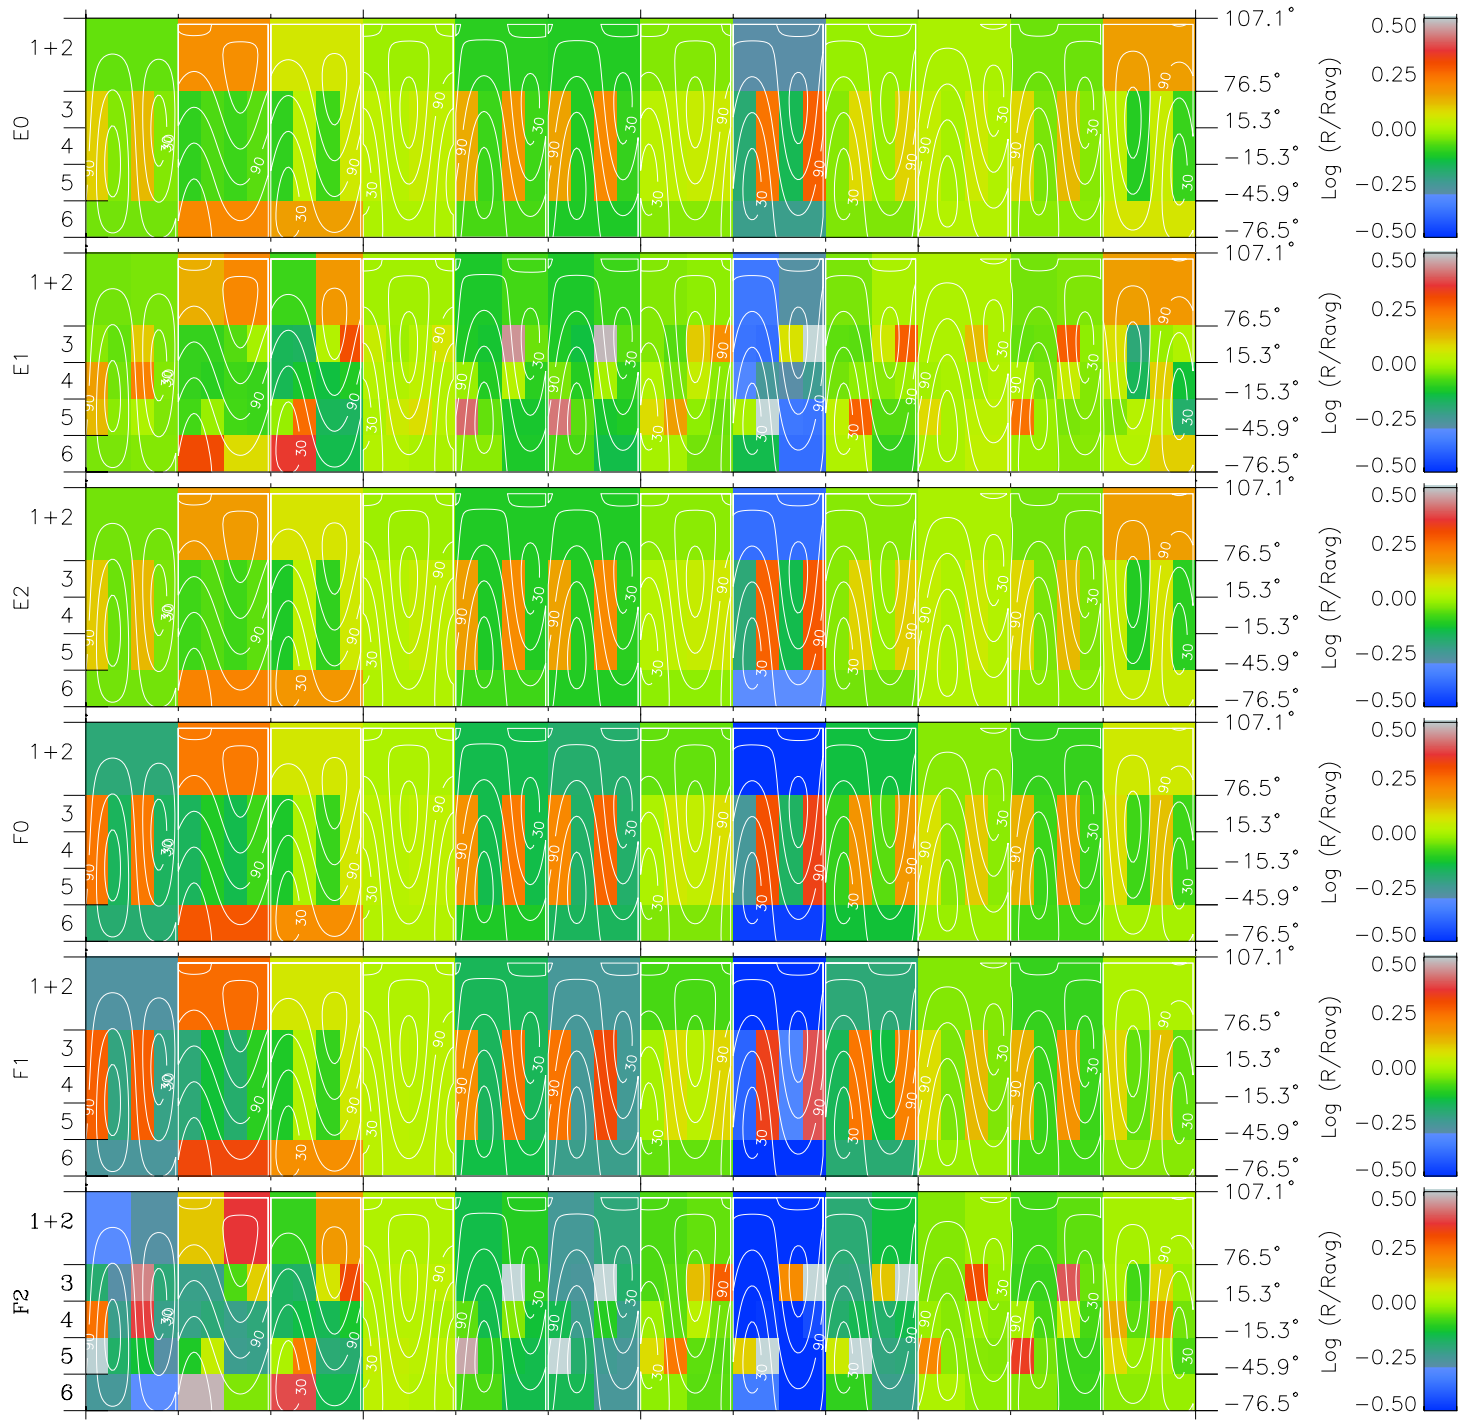

Galileo EPD Real Time All-Sky Anisotropies 98330

Software Version: RTSKY_MEAN V 1.20
 Data Production: 06-03-00
 Plot Production: Sun Sep 16 16:12:58 2001
 Color File: wondr3
 Geofactor File: 1.1

00:00:00 1998-330	330-06	330-12	330-18	00:00:00 1998-331	X JSE(R _j)
+	+	+	+	+	Y JSE(R _j)
-24.36	-26.46	-28.52	-30.53	-32.49	Z JSE(R _j)
34.09	34.94	35.71	36.43	37.10	
-0.23	-0.18	-0.13	-0.09	-0.04	

- ◇ = Jupiter look direction
- = Corotation look direction