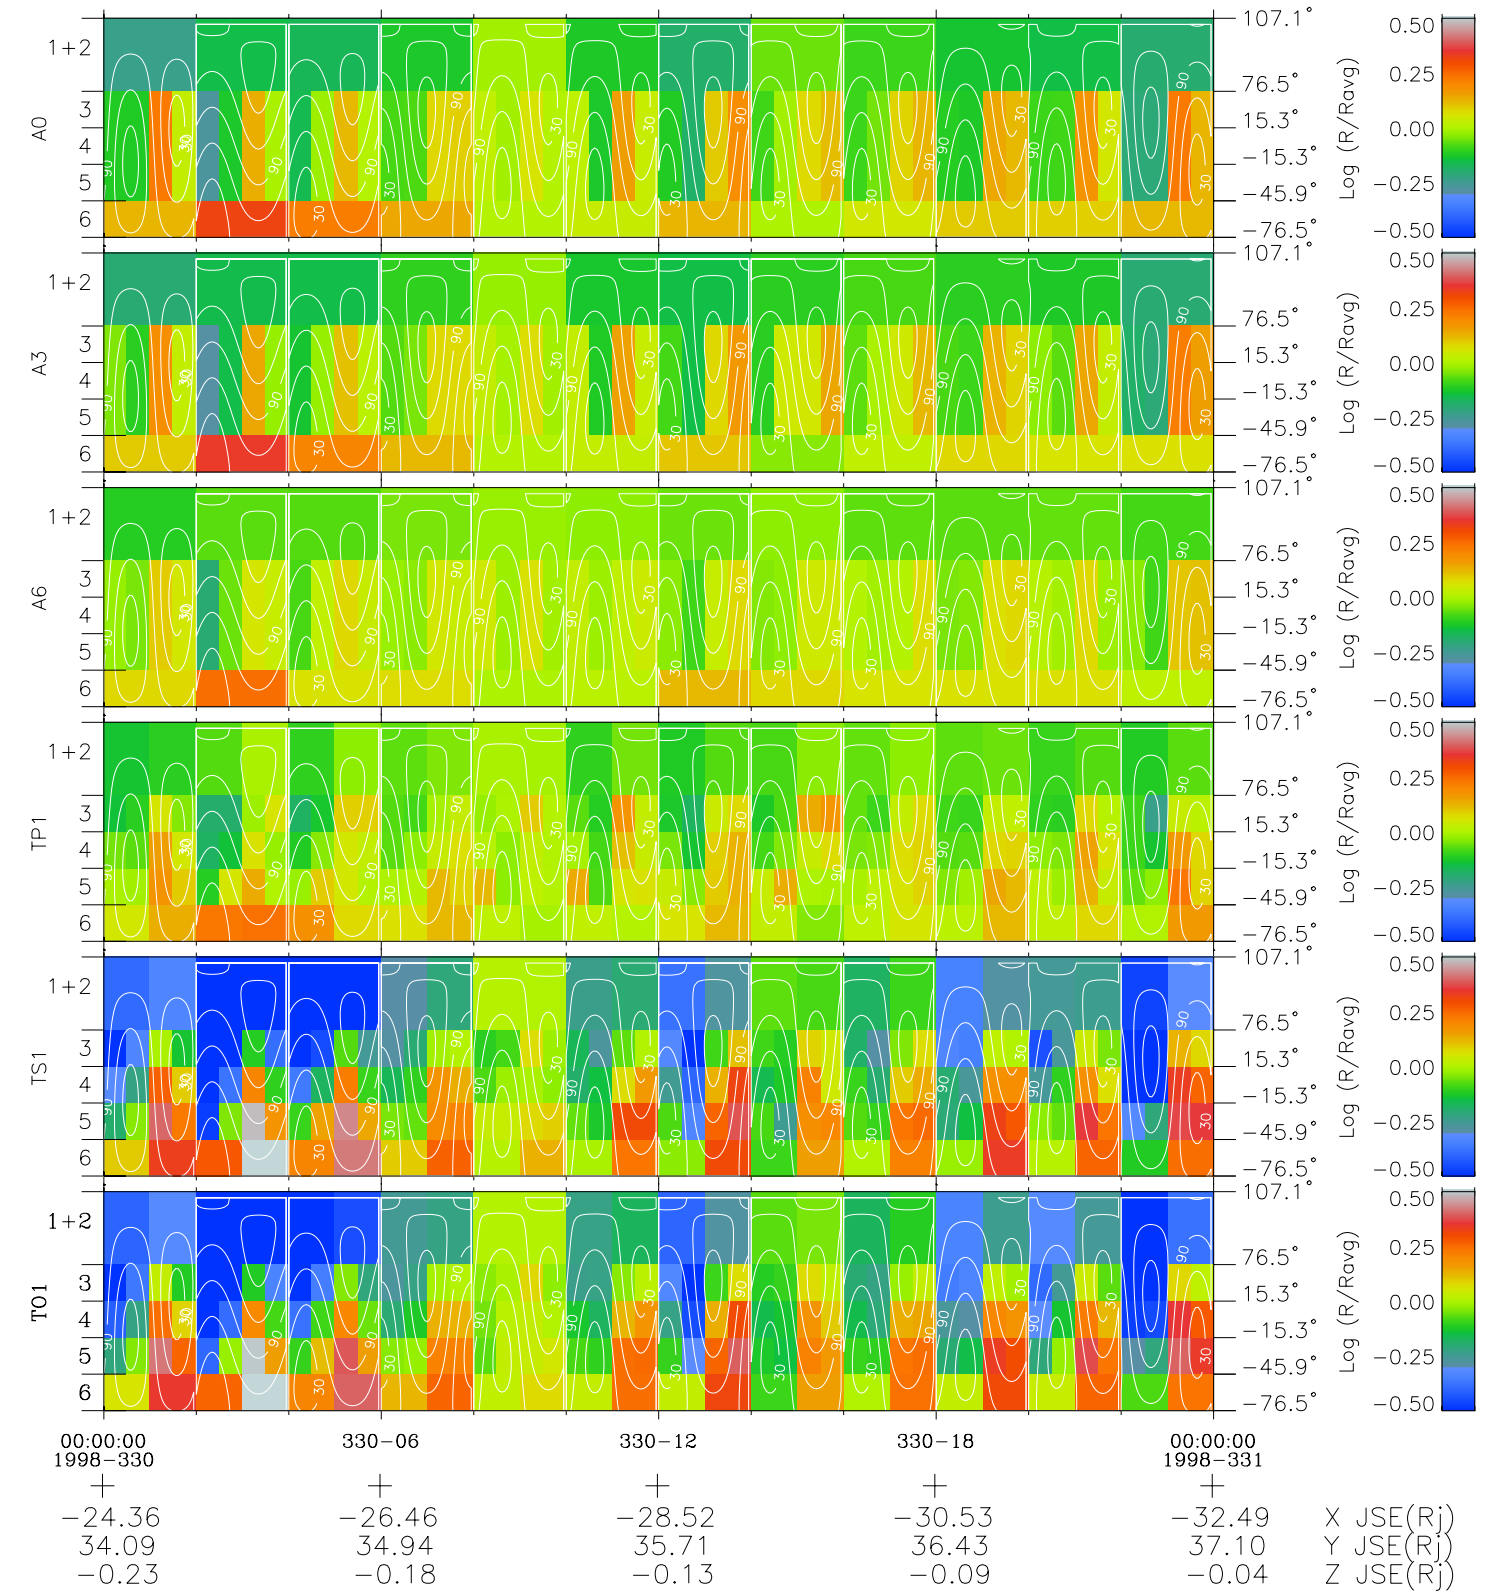

Galileo EPD Real Time All-Sky Anisotropies 98330

Software Version: RTSKY_MEAN V 1.20
 Data Production: 06-03-00
 Plot Production: Sun Sep 16 16:12:51 2001
 Color File: wondr3
 Geofactor File: 1.1

- ◇ = Jupiter look direction
- = Corotation look direction