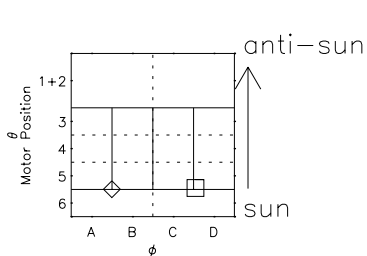

Galileo EPD Real Time All-Sky Anisotropies 98330

Software Version: RTSKY_MEAN V 1.20
 Data Production: 06-03-00
 Plot Production: Sun Sep 16 16:12:51 2001
 Color File: wondr3
 Geofactor File: 1.1

- ◇ = Jupiter look direction
- = Corotation look direction